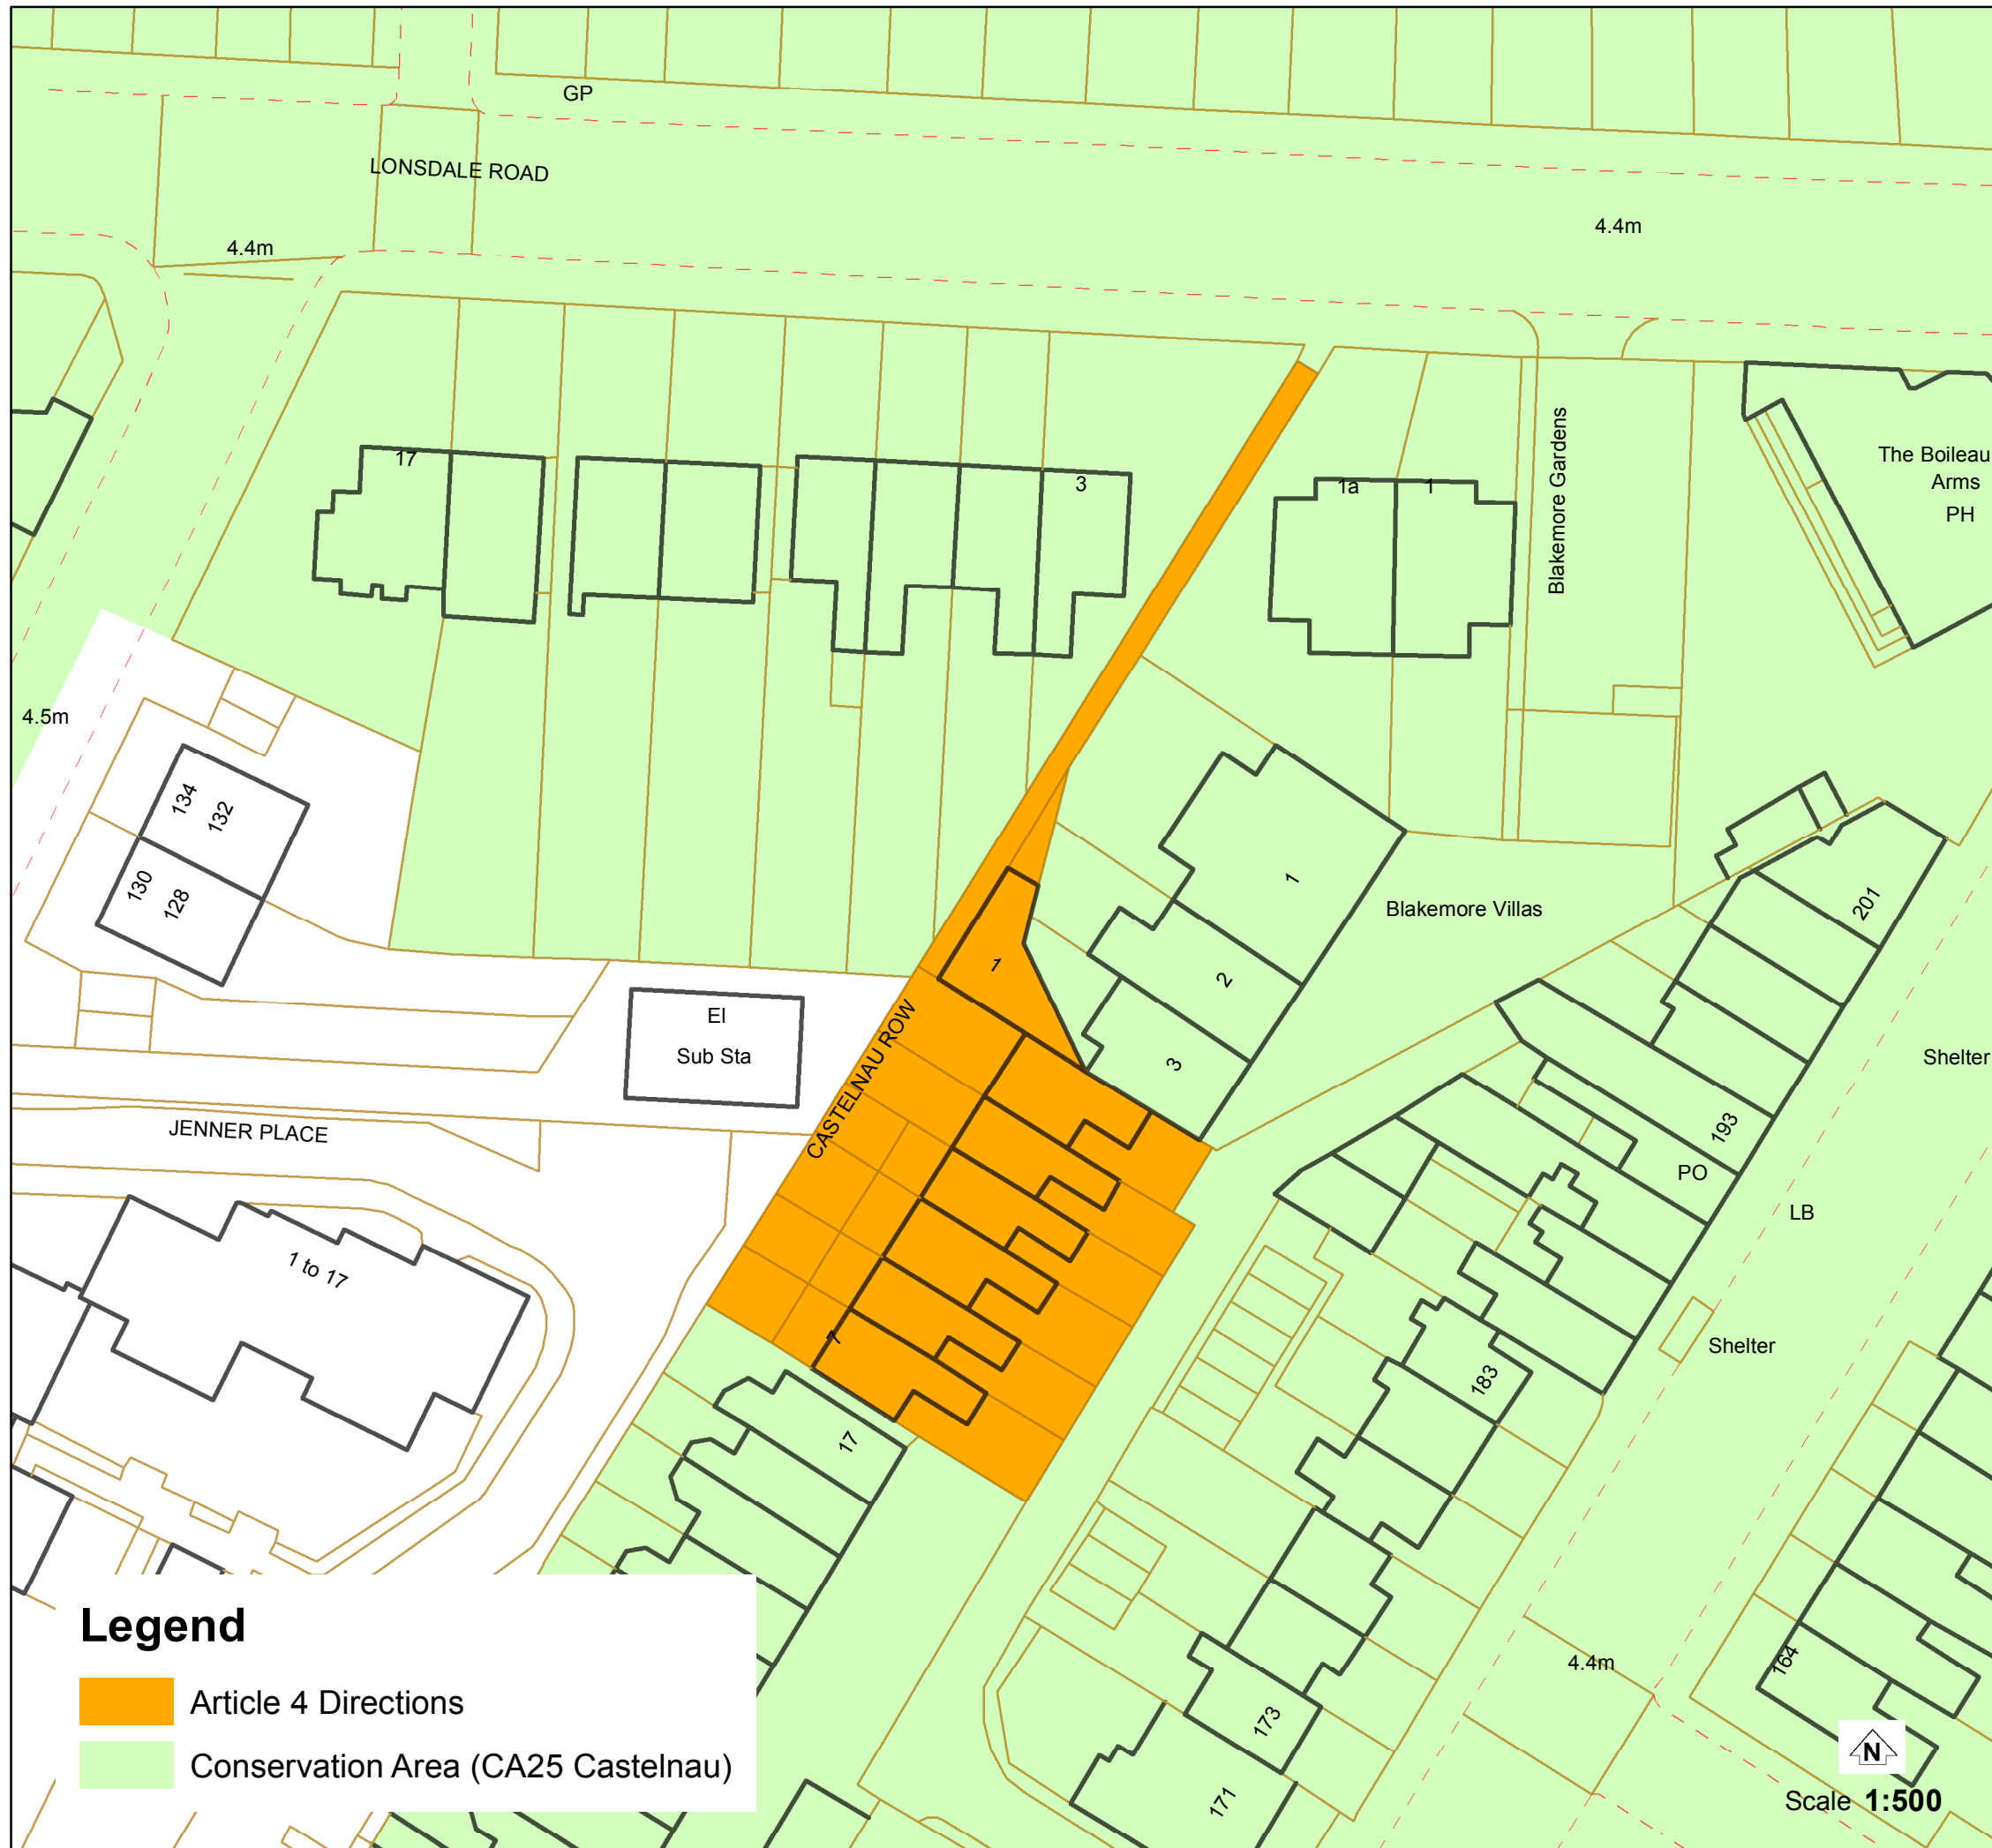

ARTICLE 4 DIRECTIONS CA25 CASTELNAU

Effective Date: 30.11.1999

Castelnau Row 1-7

Legend

-  Article 4 Directions
-  Conservation Area (CA25 Castelnau)

Civic Centre, 44 York Street, Twickenham TW1 3BZ
Tel: 020 8891 1411 Textphone: 020 8891 7120
www.richmond.gov.uk

Printed: 01/12/2015

Produced from our Corporate Geographic Information System
© Crown copyright and database rights 2015
Ordnance Survey 100019441