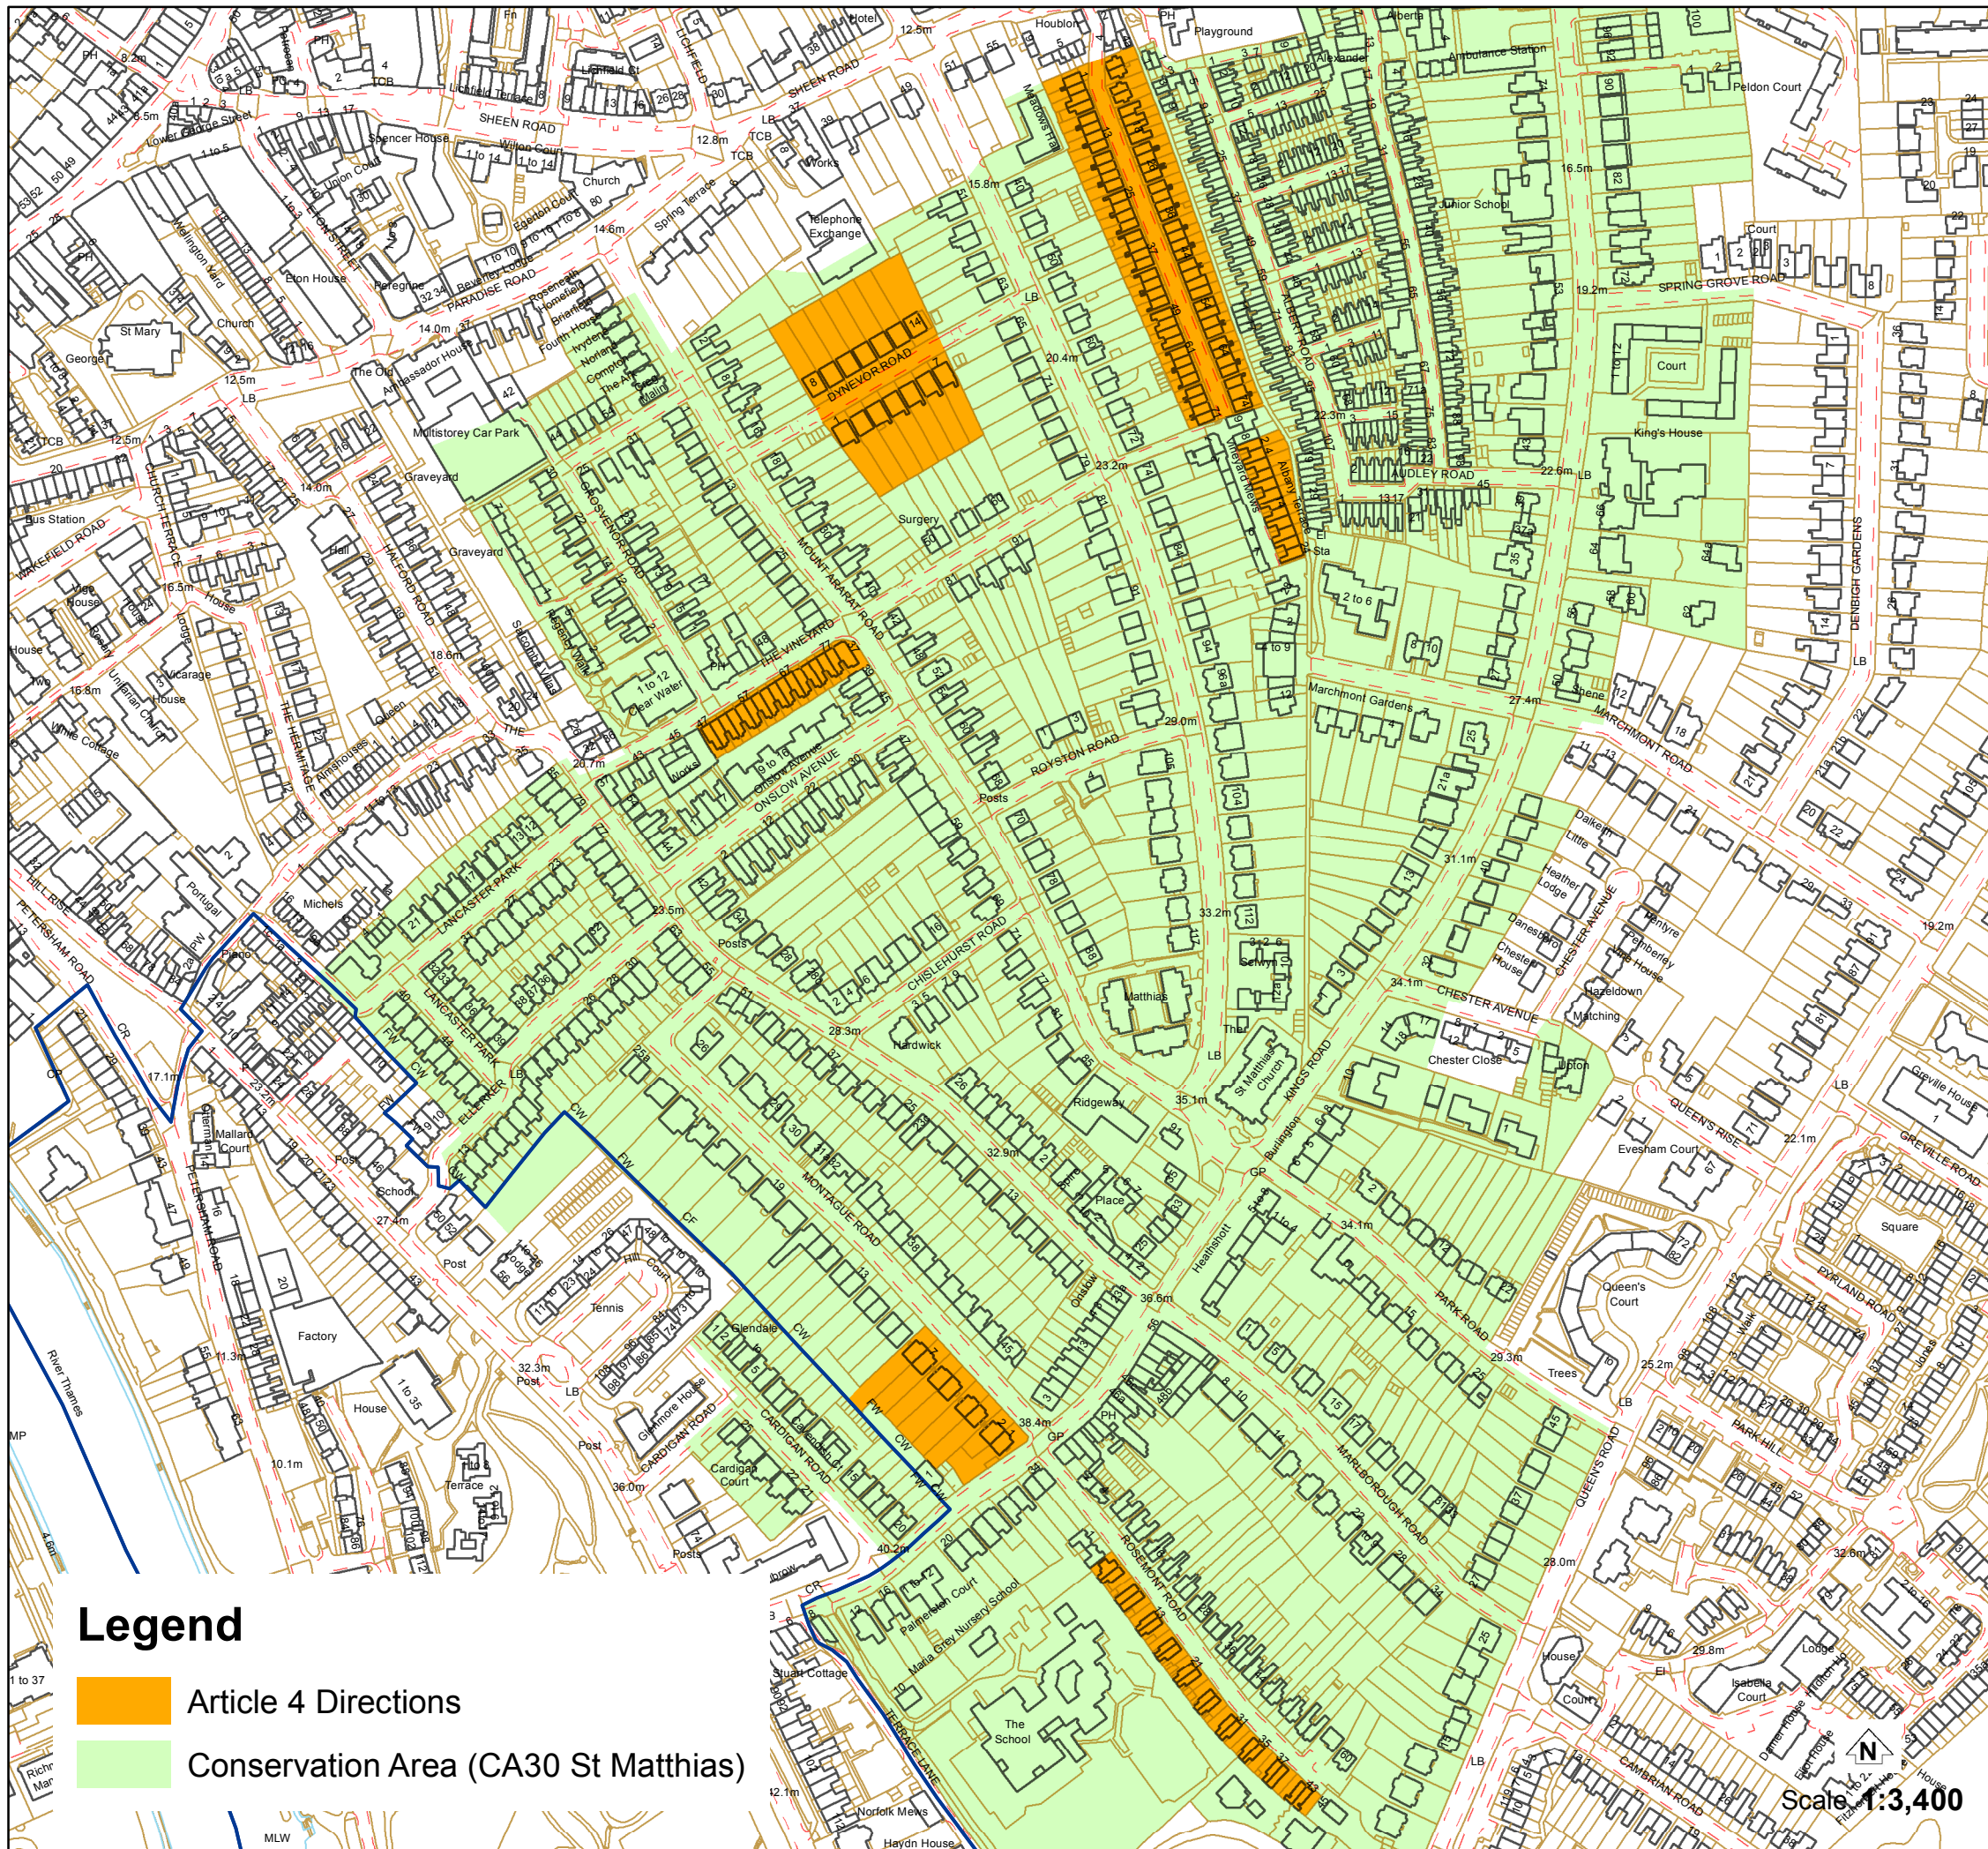

# ARTICLE 4 DIRECTIONS CA30 ST MATTHIAS

**Effective Date: 27.10.1994**

Montague Road 1-8 (incl)  
Rosemont Road 5-43 (odd)  
Dynevor Road 1-14 (incl)  
The Vineyard 47-77 (odd)  
Mount Ararat Road 37  
Albany Terrace 2-24 (even)  
Houblon Road 1, 3, 5-49, 51, 53-72, 74

Printed: 01/12/2015

Produced from our Corporate Geographic Information System  
© Crown copyright and database rights 2015  
Ordnance Survey 100019441

Scale 1:3,400