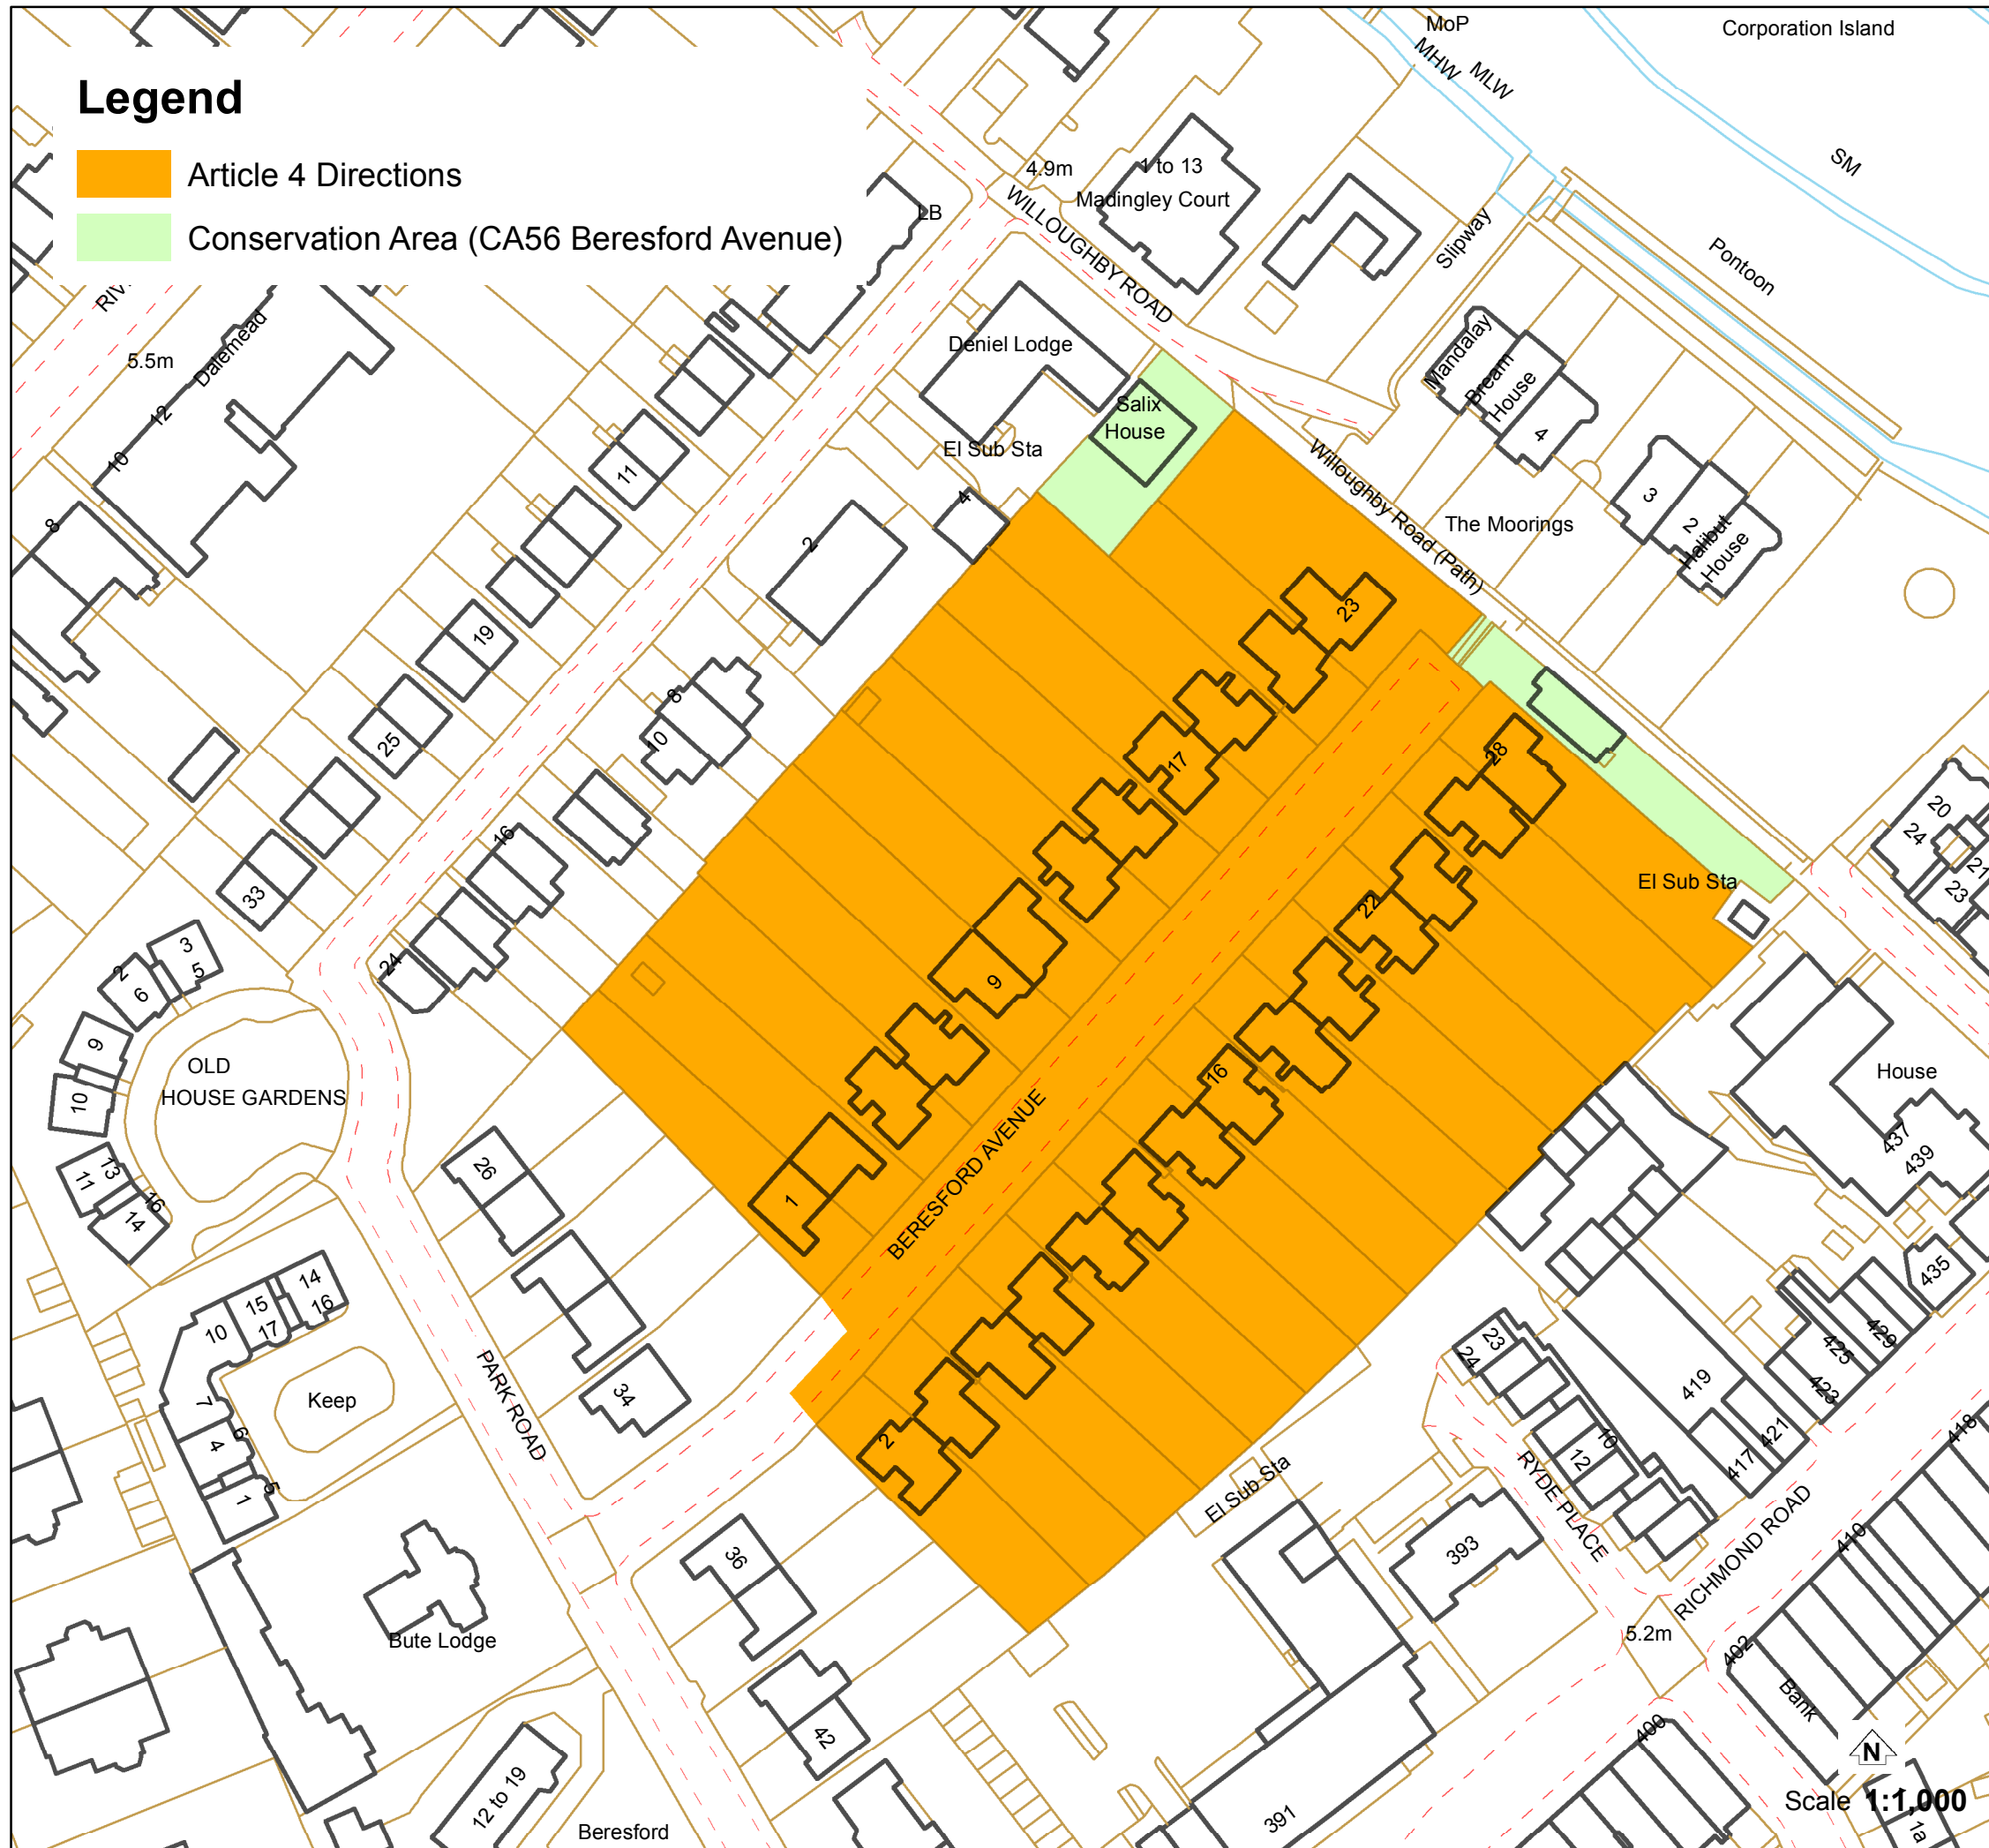

ARTICLE 4 DIRECTIONS CA56 BERESFORD AVENUE

Effective Date: 27.06.1997

Beresford Avenue 1-23 (odd) & 2-28 (even)

Civic Centre, 44 York Street, Twickenham TW1 3BZ
Tel: 020 8891 1411 Textphone: 020 8891 7120
www.richmond.gov.uk

Printed: 01/12/2015

Produced from our Corporate Geographic Information System
© Crown copyright and database rights 2015
Ordnance Survey 100019441