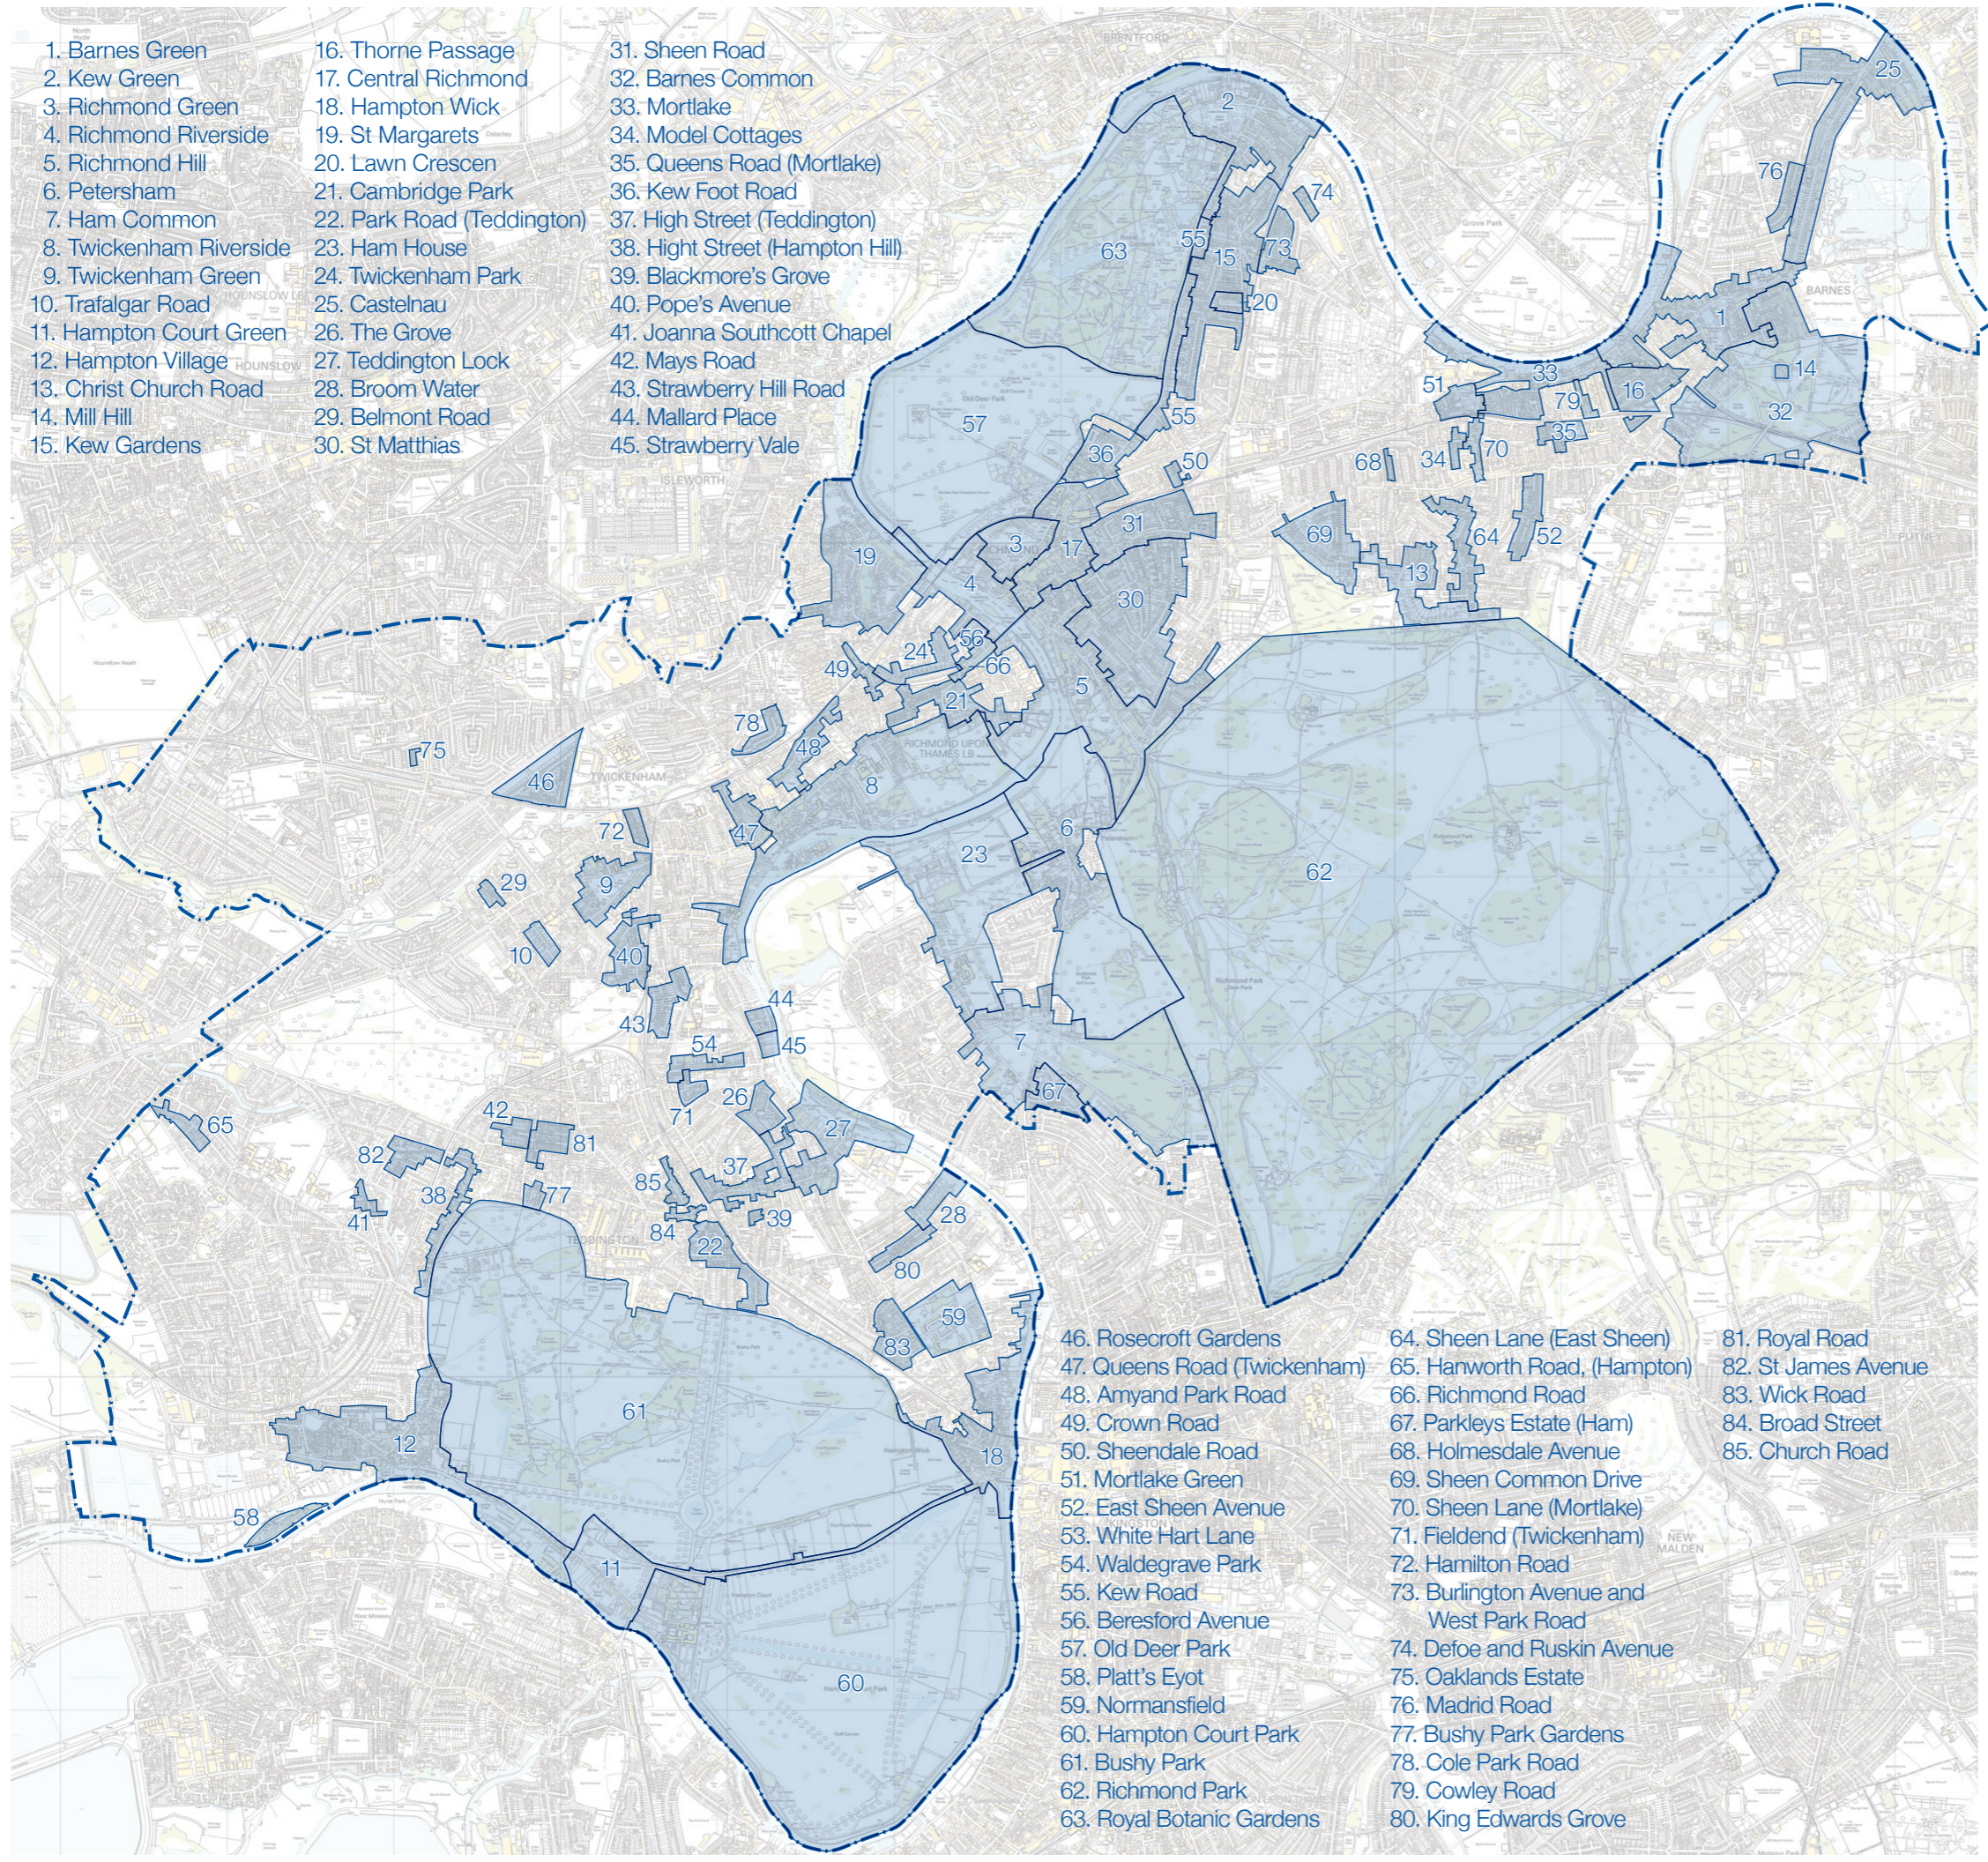

# CONSERVATION AREAS

- Conservation Areas
- Borough boundary

- 1. Barnes Green
- 2. Kew Green
- 3. Richmond Green
- 4. Richmond Riverside
- 5. Richmond Hill
- 6. Petersham
- 7. Ham Common
- 8. Twickenham Riverside
- 9. Twickenham Green
- 10. Trafalgar Road
- 11. Hampton Court Green
- 12. Hampton Village
- 13. Christ Church Road
- 14. Mill Hill
- 15. Kew Gardens
- 16. Thorne Passage
- 17. Central Richmond
- 18. Hampton Wick
- 19. St Margarets
- 20. Lawn Crescen
- 21. Cambridge Park
- 22. Park Road (Teddington)
- 23. Ham House
- 24. Twickenham Park
- 25. Castelnau
- 26. The Grove
- 27. Teddington Lock
- 28. Broom Water
- 29. Belmont Road
- 30. St Matthias
- 31. Sheen Road
- 32. Barnes Common
- 33. Mortlake
- 34. Model Cottages
- 35. Queens Road (Mortlake)
- 36. Kew Foot Road
- 37. High Street (Teddington)
- 38. Hight Street (Hampton Hill)
- 39. Blackmore's Grove
- 40. Pope's Avenue
- 41. Joanna Southcott Chapel
- 42. Mays Road
- 43. Strawberry Hill Road
- 44. Mallard Place
- 45. Strawberry Vale

- 46. Rosecroft Gardens
- 47. Queens Road (Twickenham)
- 48. Amyand Park Road
- 49. Crown Road
- 50. Sheendale Road
- 51. Mortlake Green
- 52. East Sheen Avenue
- 53. White Hart Lane
- 54. Waldegrave Park
- 55. Kew Road
- 56. Beresford Avenue
- 57. Old Deer Park
- 58. Platt's Eyot
- 59. Normansfield
- 60. Hampton Court Park
- 61. Bushy Park
- 62. Richmond Park
- 63. Royal Botanic Gardens
- 64. Sheen Lane (East Sheen)
- 65. Hanworth Road, (Hampton)
- 66. Richmond Road
- 67. Parkleys Estate (Ham)
- 68. Holmesdale Avenue
- 69. Sheen Common Drive
- 70. Sheen Lane (Mortlake)
- 71. Fieldend (Twickenham)
- 72. Hamilton Road
- 73. Burlington Avenue and West Park Road
- 74. Defoe and Ruskin Avenue
- 75. Oaklands Estate
- 76. Madrid Road
- 77. Bushy Park Gardens
- 78. Cole Park Road
- 79. Cowley Road
- 80. King Edwards Grove
- 81. Royal Road
- 82. St James Avenue
- 83. Wick Road
- 84. Broad Street
- 85. Church Road

London Borough of Richmond upon Thames

Scale 1:40,000