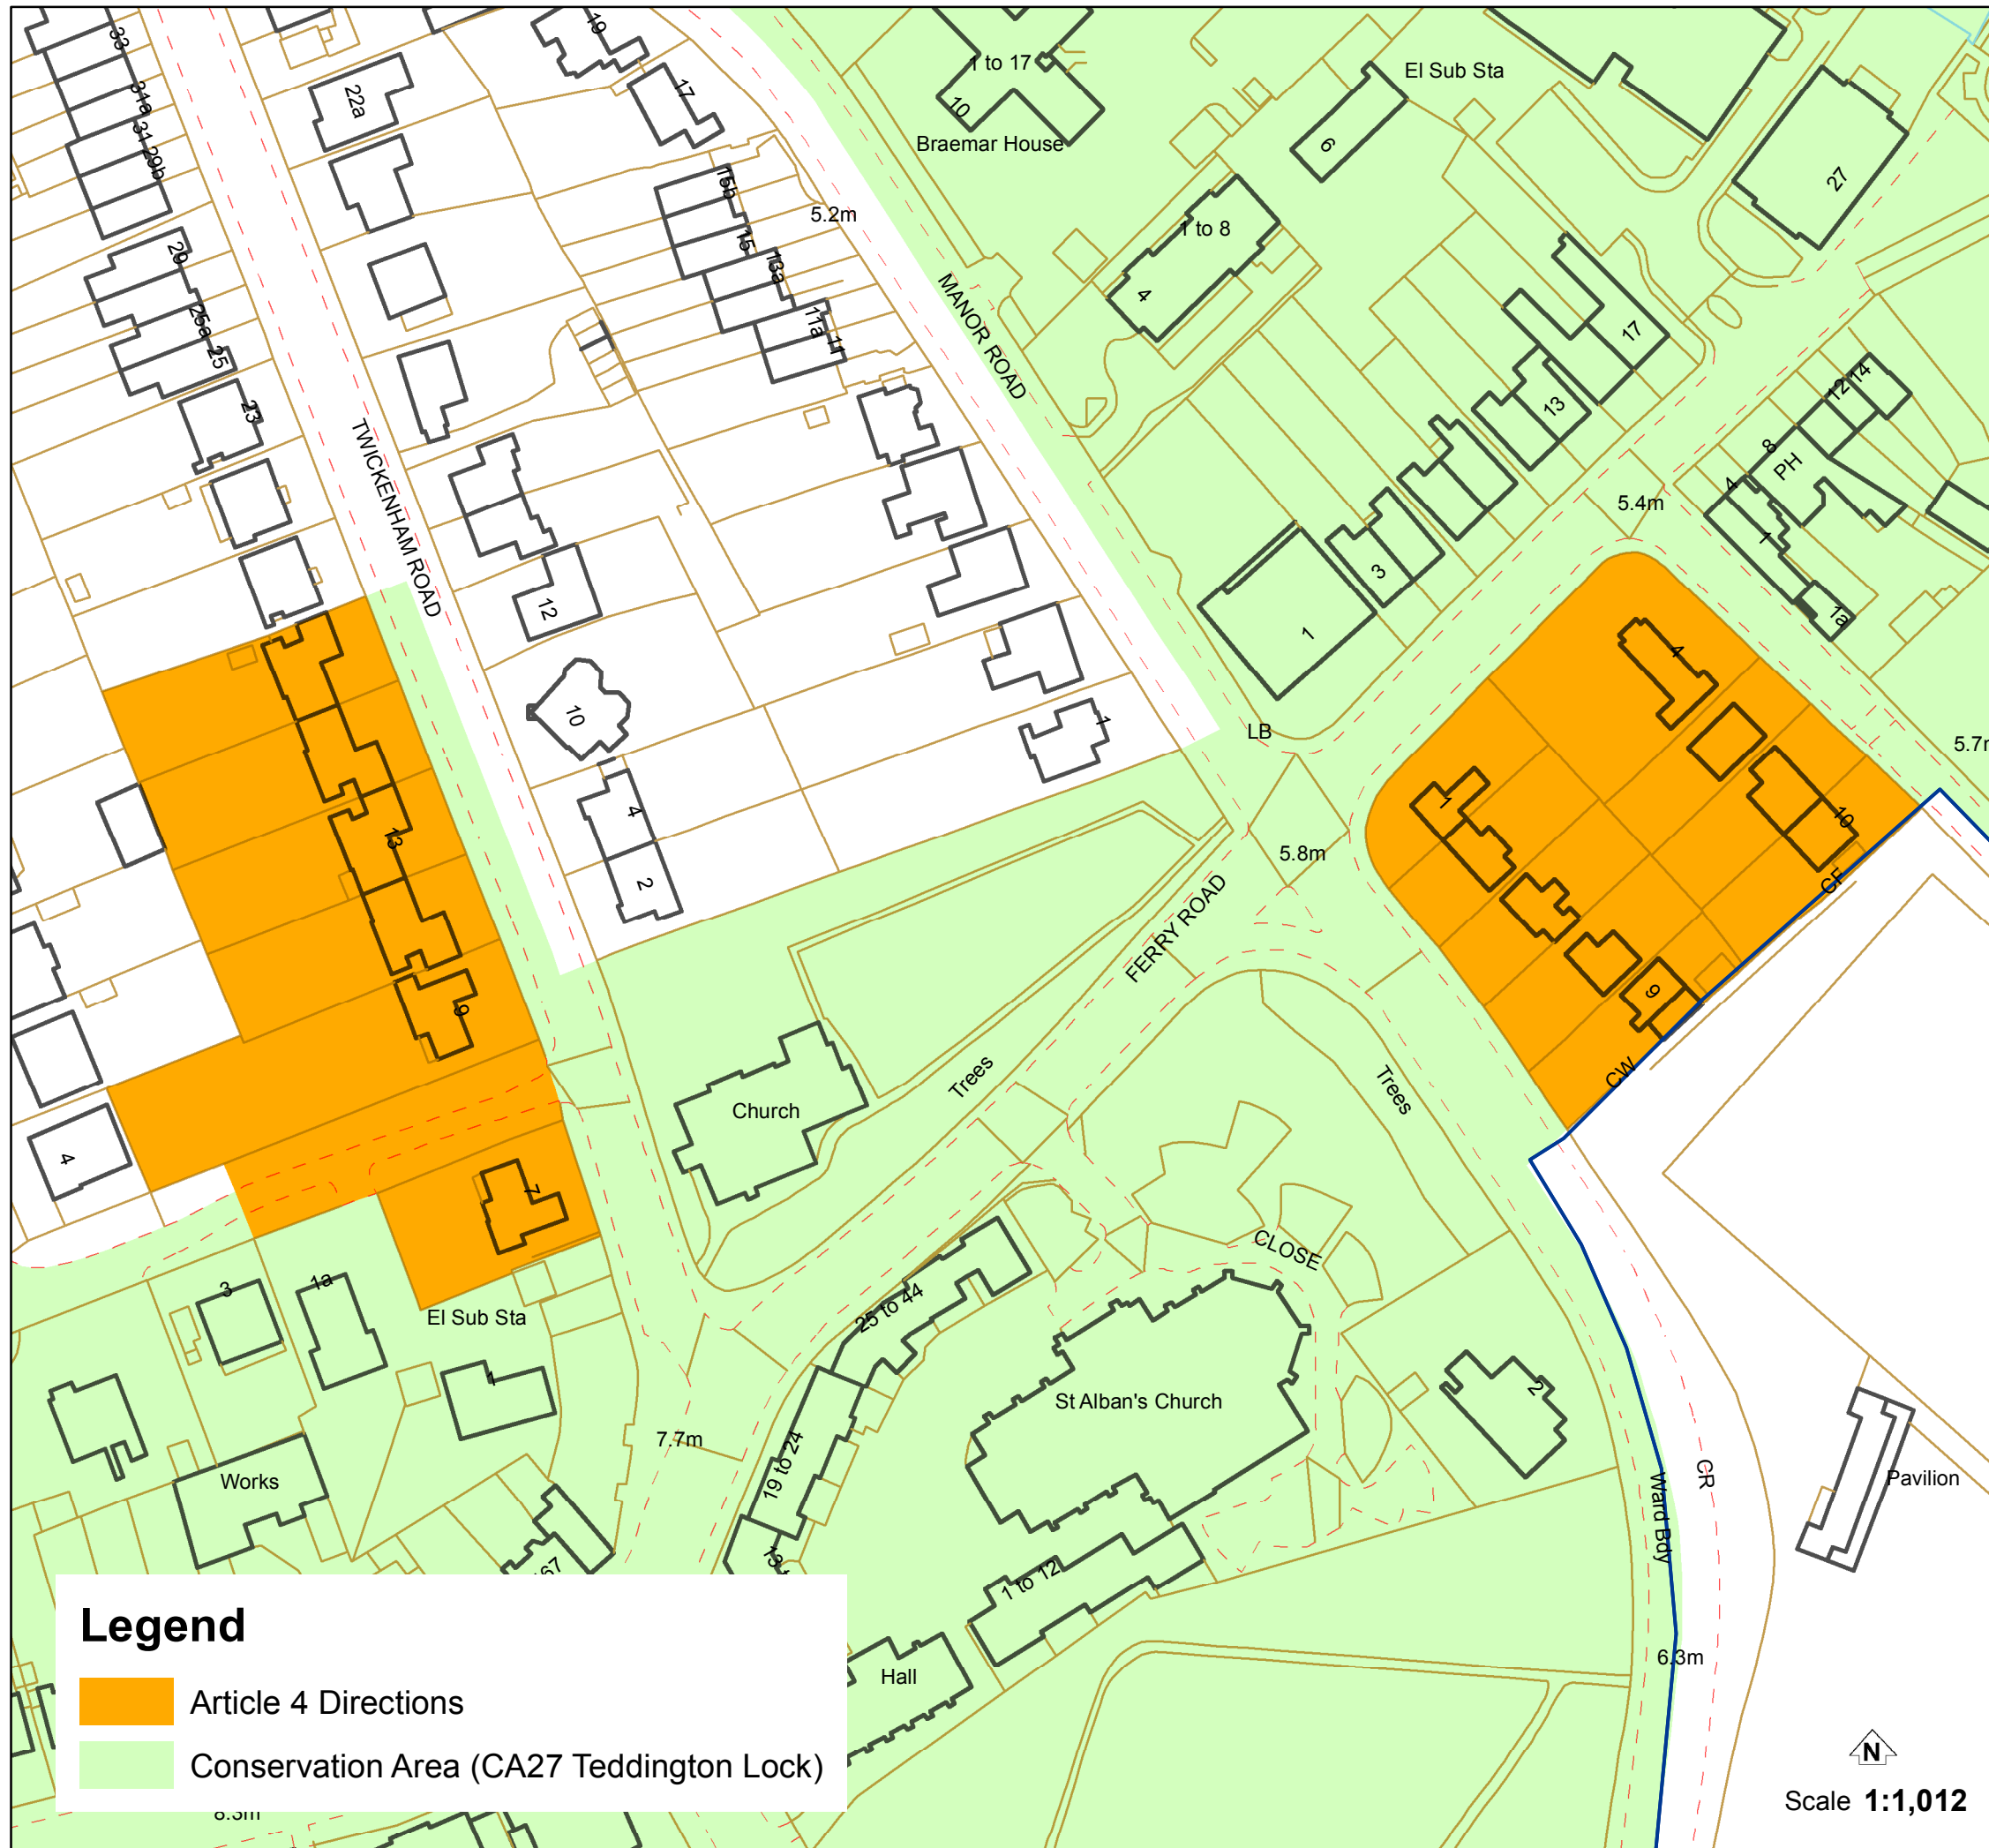

ARTICLE 4 DIRECTIONS CA27 TEDDINGTON LOCK

Effective Date: 12.03.1996

Broom Road 4-10 (even)
Kingston Road 1-9 (odd)
Twickenham Road 7-17 (odd)

Civic Centre, 44 York Street, Twickenham TW1 3BZ
Tel: 020 8891 1411 Textphone: 020 8891 7120
www.richmond.gov.uk

Printed: 01/12/2015

Produced from our Corporate Geographic Information System
© Crown copyright and database rights 2015
Ordnance Survey 100019441