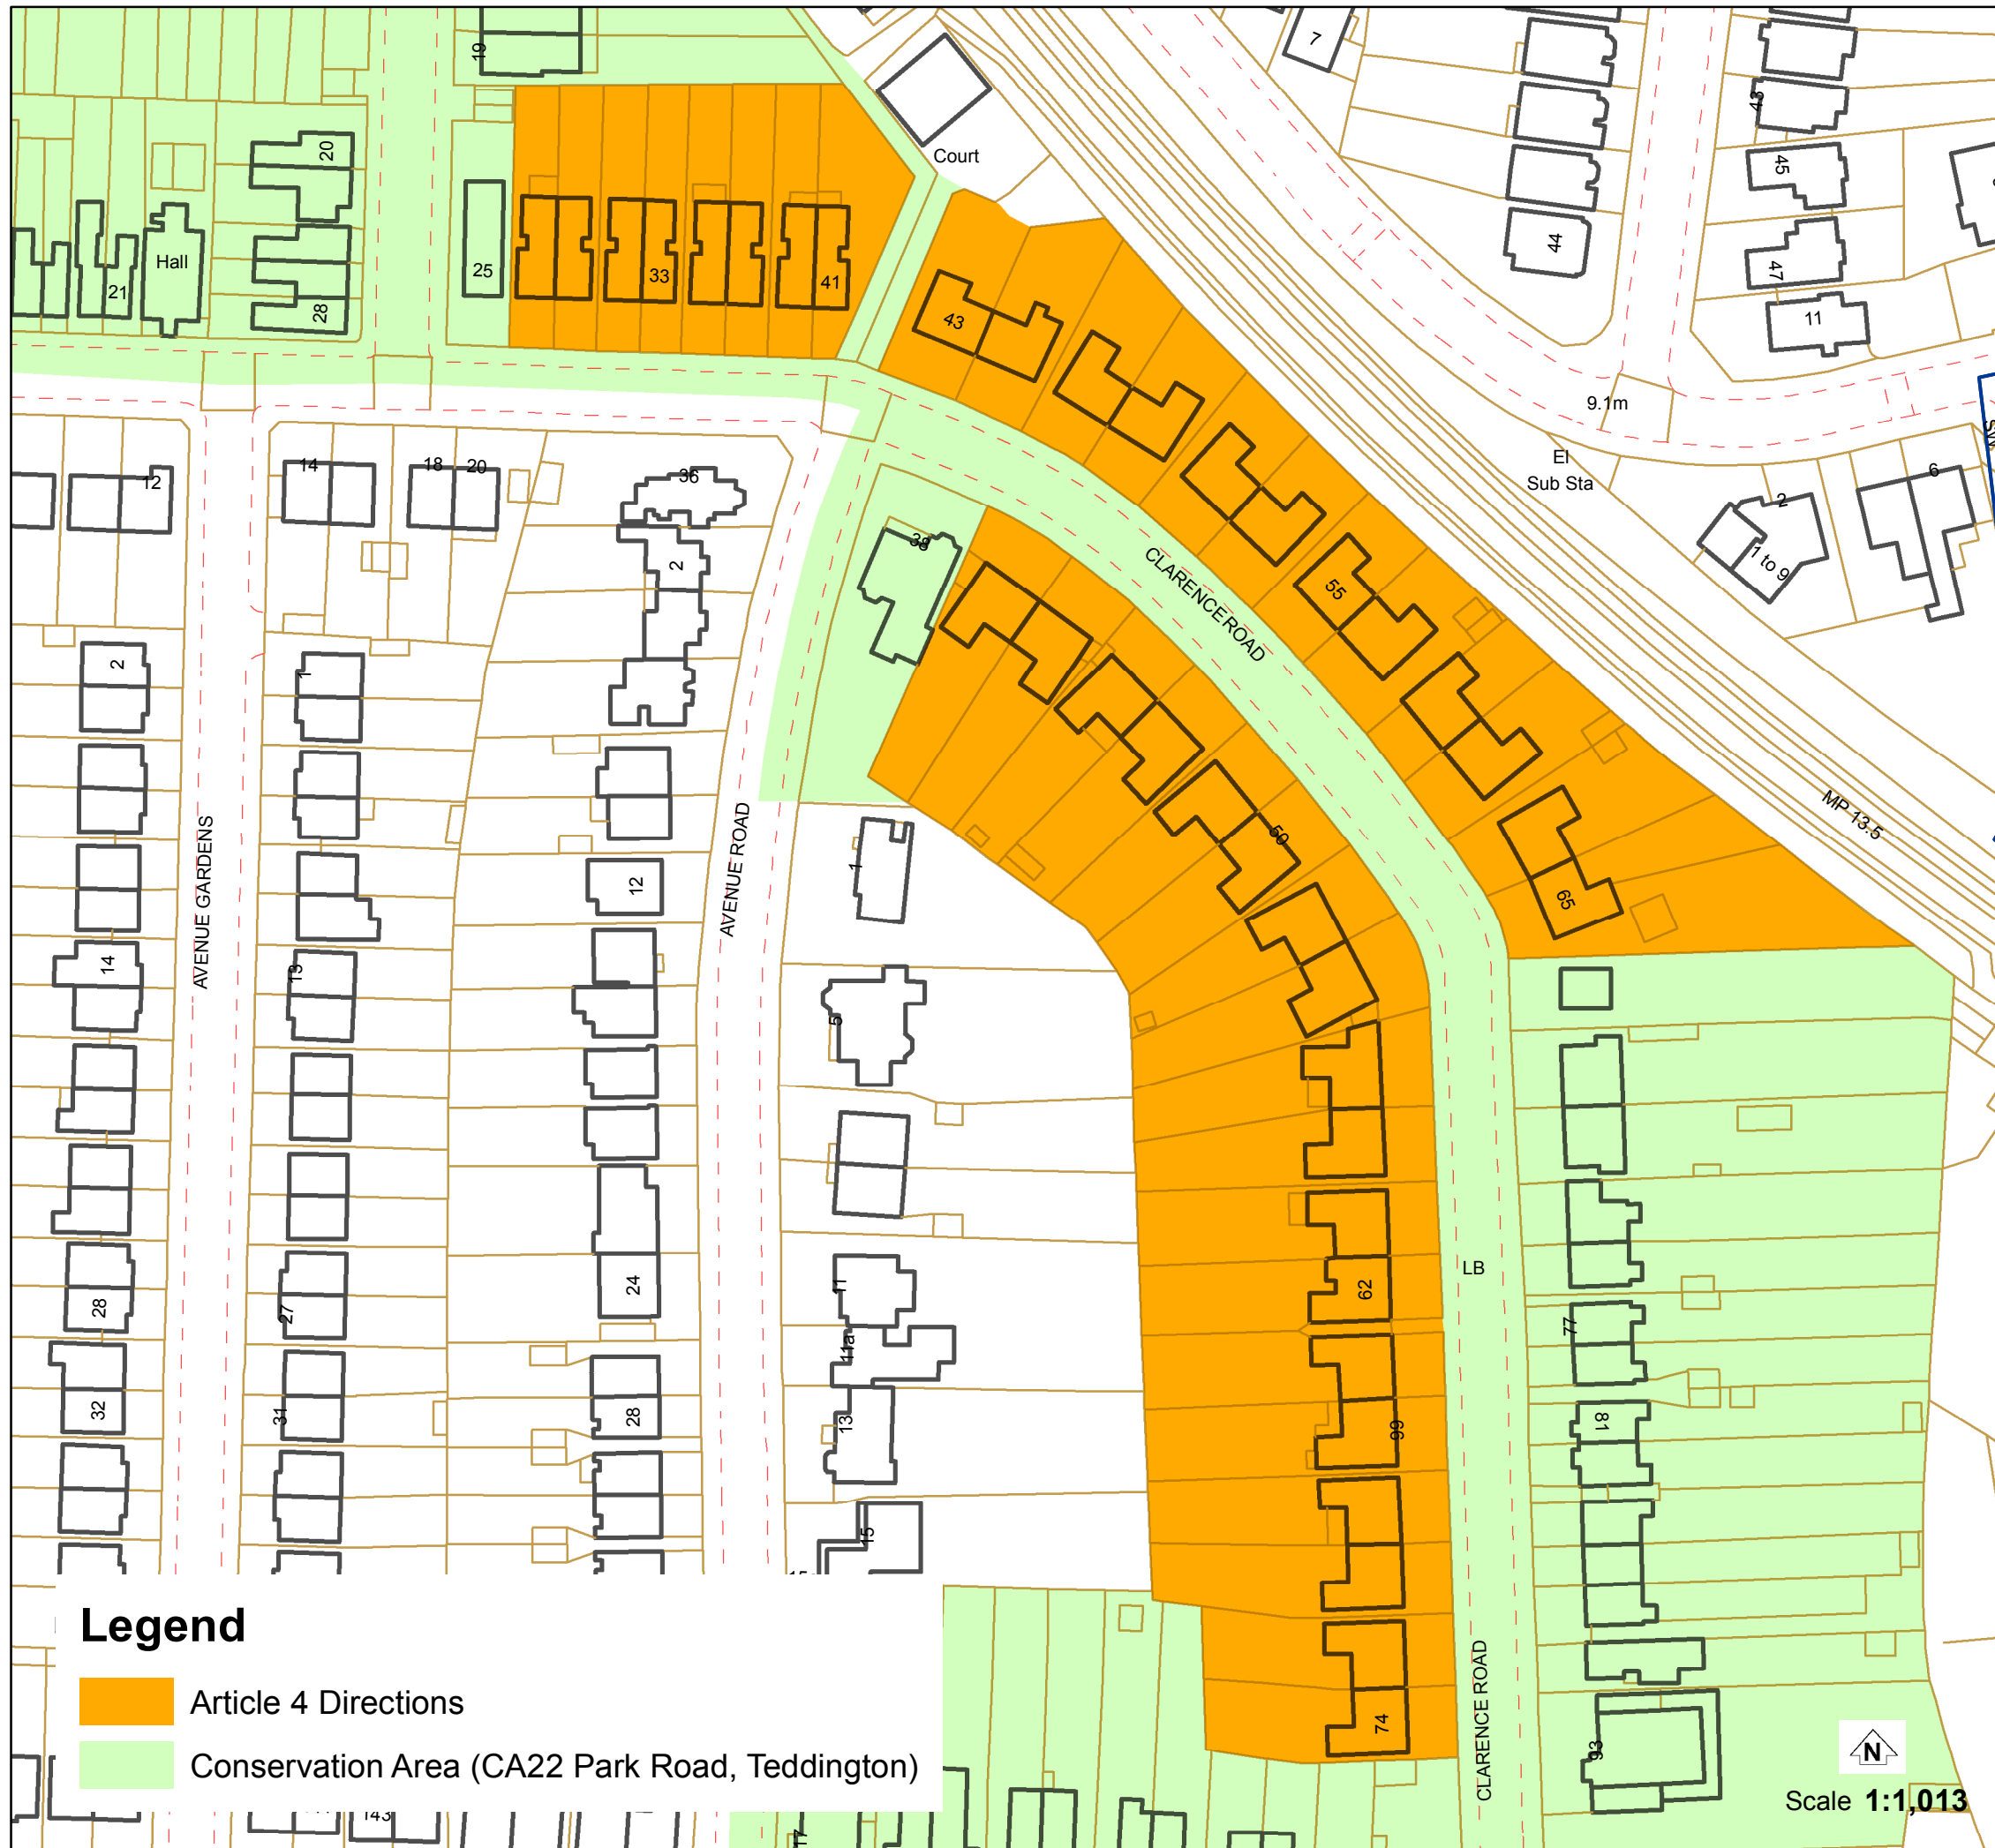

# ARTICLE 4 DIRECTIONS CA22 PARK ROAD, TEDDINGTON

**Effective Date: 19.05.2008**

Clarence Road 27-65 (odd), 40-74 (even)

Civic Centre, 44 York Street, Twickenham TW1 3BZ  
Tel: 020 8891 1411 Textphone: 020 8891 7120  
[www.richmond.gov.uk](http://www.richmond.gov.uk)

Printed: 01/12/2015

Produced from our Corporate Geographic Information System  
© Crown copyright and database rights 2015  
Ordnance Survey 100019441