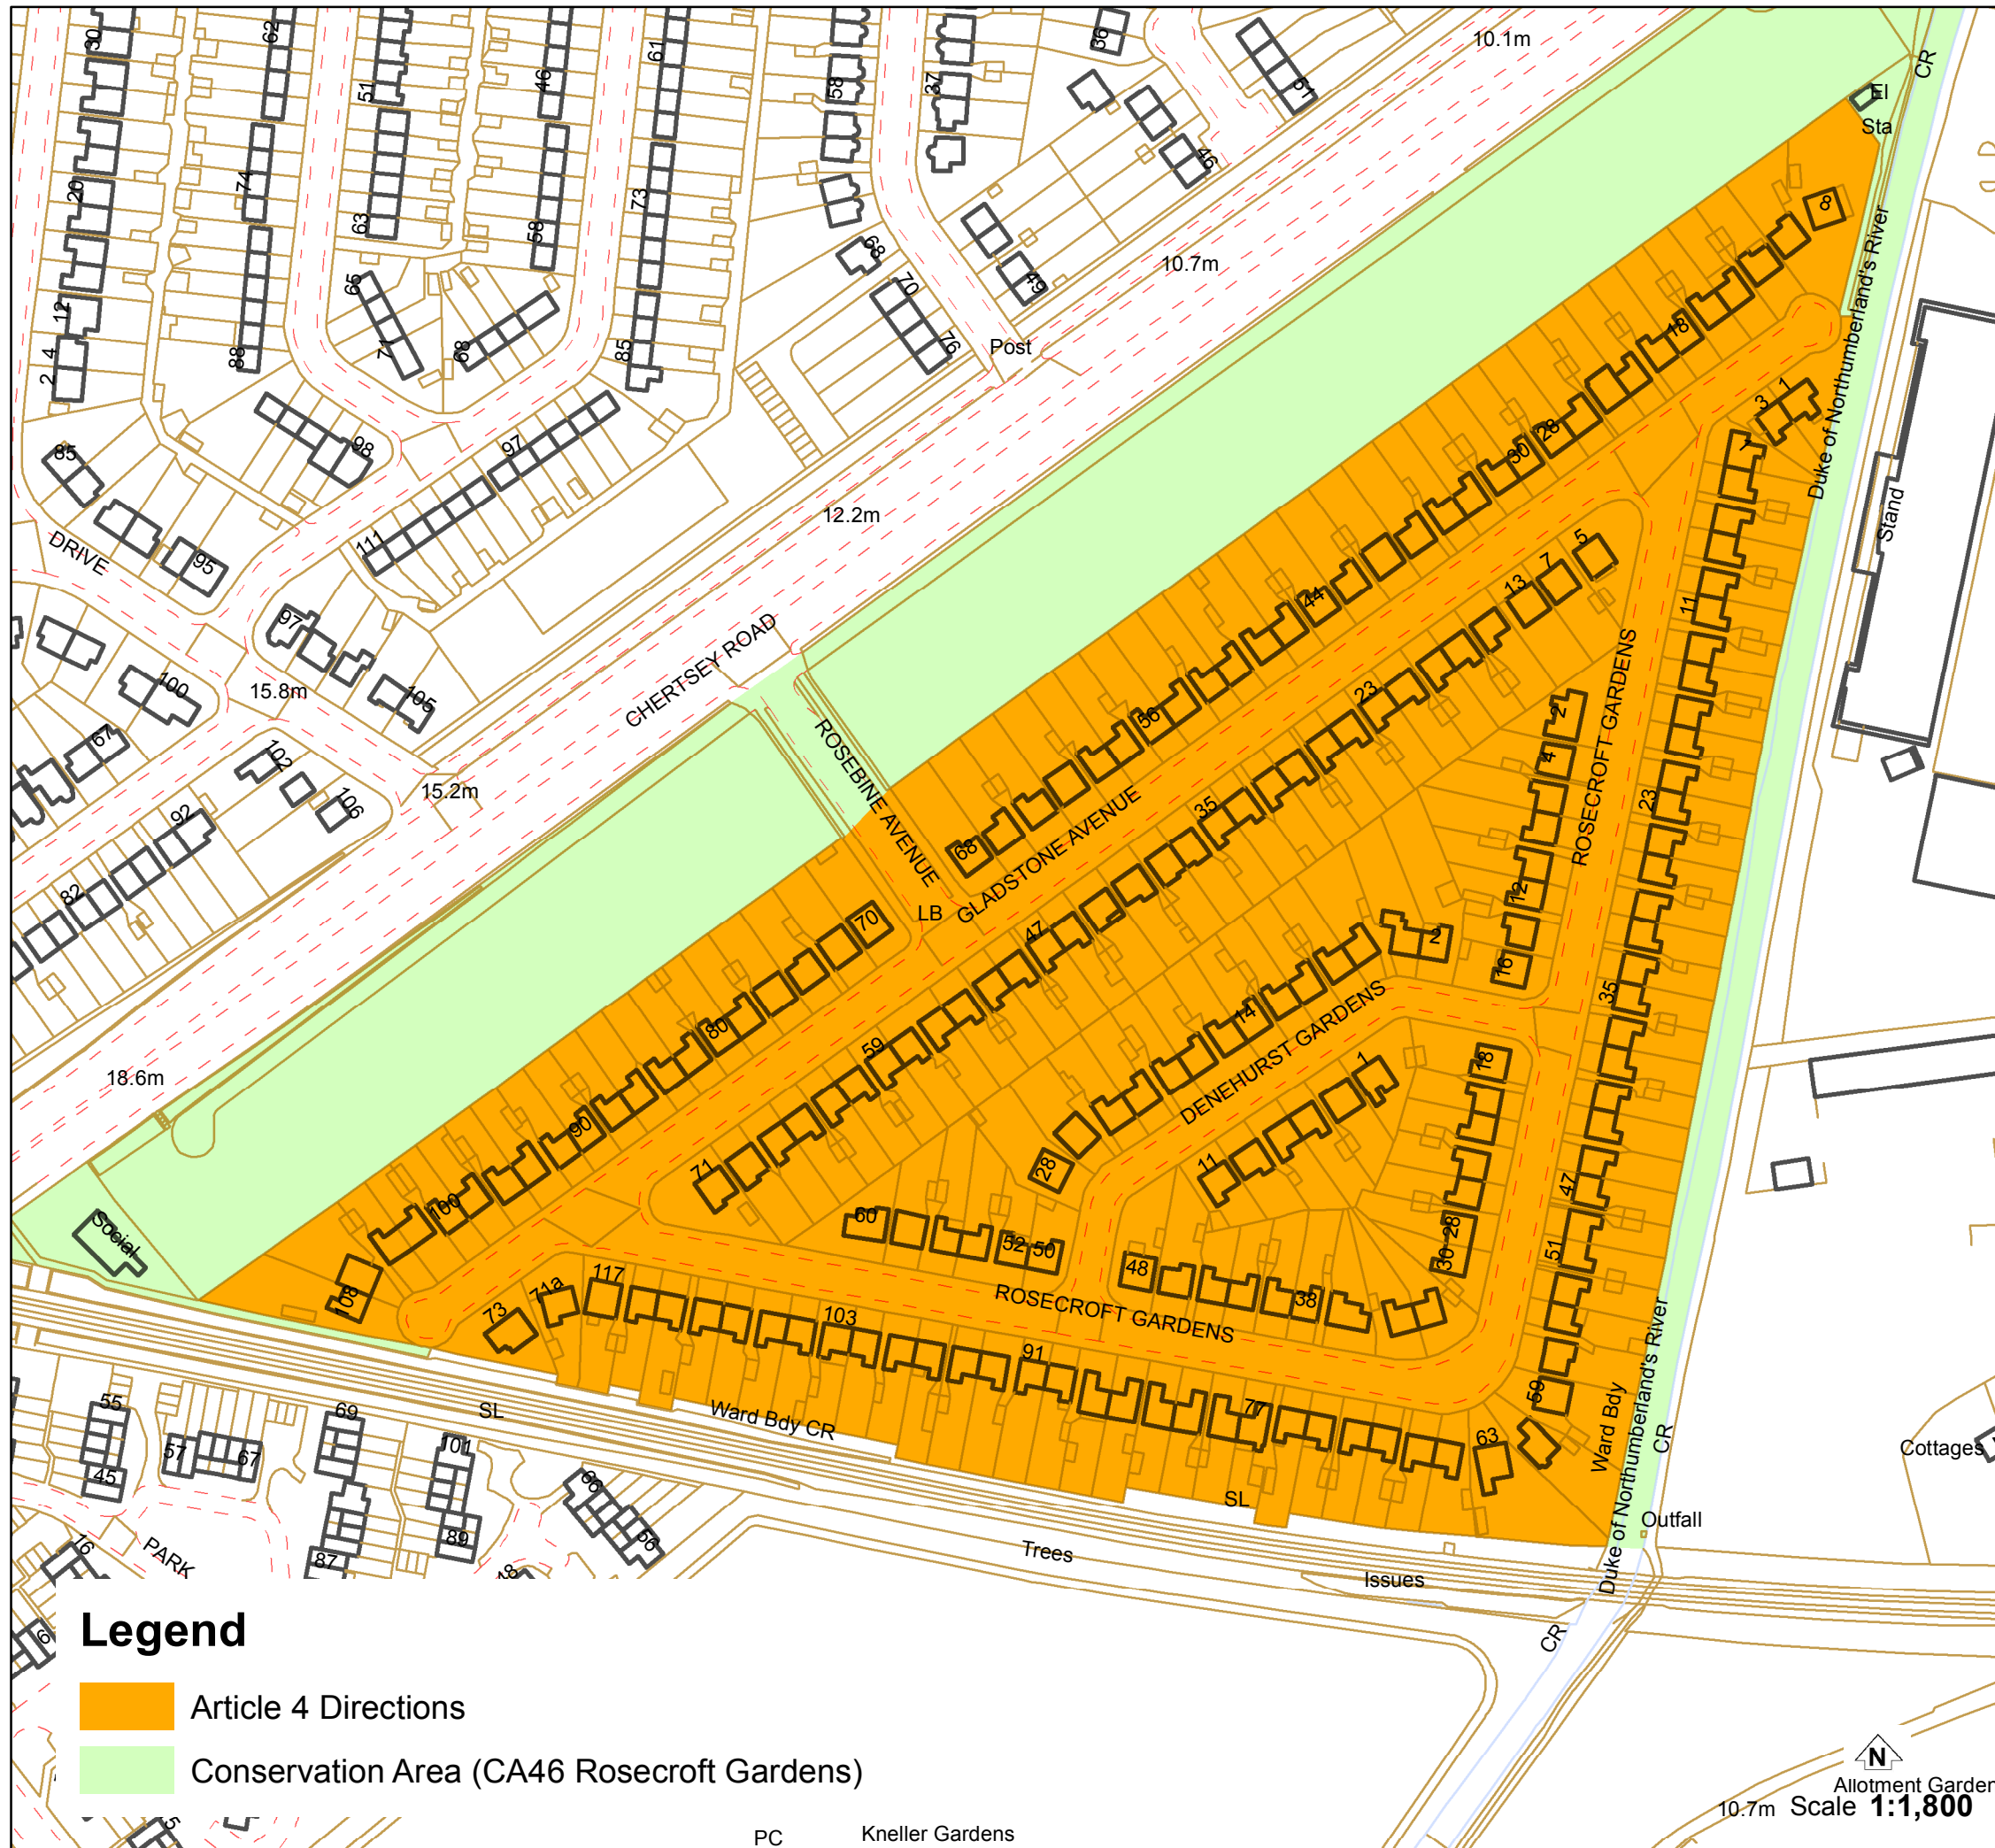

# ARTICLE 4 DIRECTIONS CA46 ROSECROFT GARDENS

**Effective Date: 14.01.2010**

Denehurst Gardens 1-12 & 14-28 (even)  
Gladstone Avenue 1-7, 13-69 (odd),  
71, 71A, 73, 8-68 (even), 70-108 (even)  
Rosecroft Gardens 1-61 (odd), 63-117 (odd),  
2-16 (even) & 18-60 (even)

## Legend

- Article 4 Directions
- Conservation Area (CA46 Rosecroft Gardens)

Civic Centre, 44 York Street, Twickenham TW1 3BZ  
Tel: 020 8891 1411 Textphone: 020 8891 7120  
[www.richmond.gov.uk](http://www.richmond.gov.uk)

Printed: 01/12/2015

Produced from our Corporate Geographic Information System  
© Crown copyright and database rights 2015  
Ordnance Survey 100019441

Scale 1:1,800  
Allotment Gardens  
10.7m