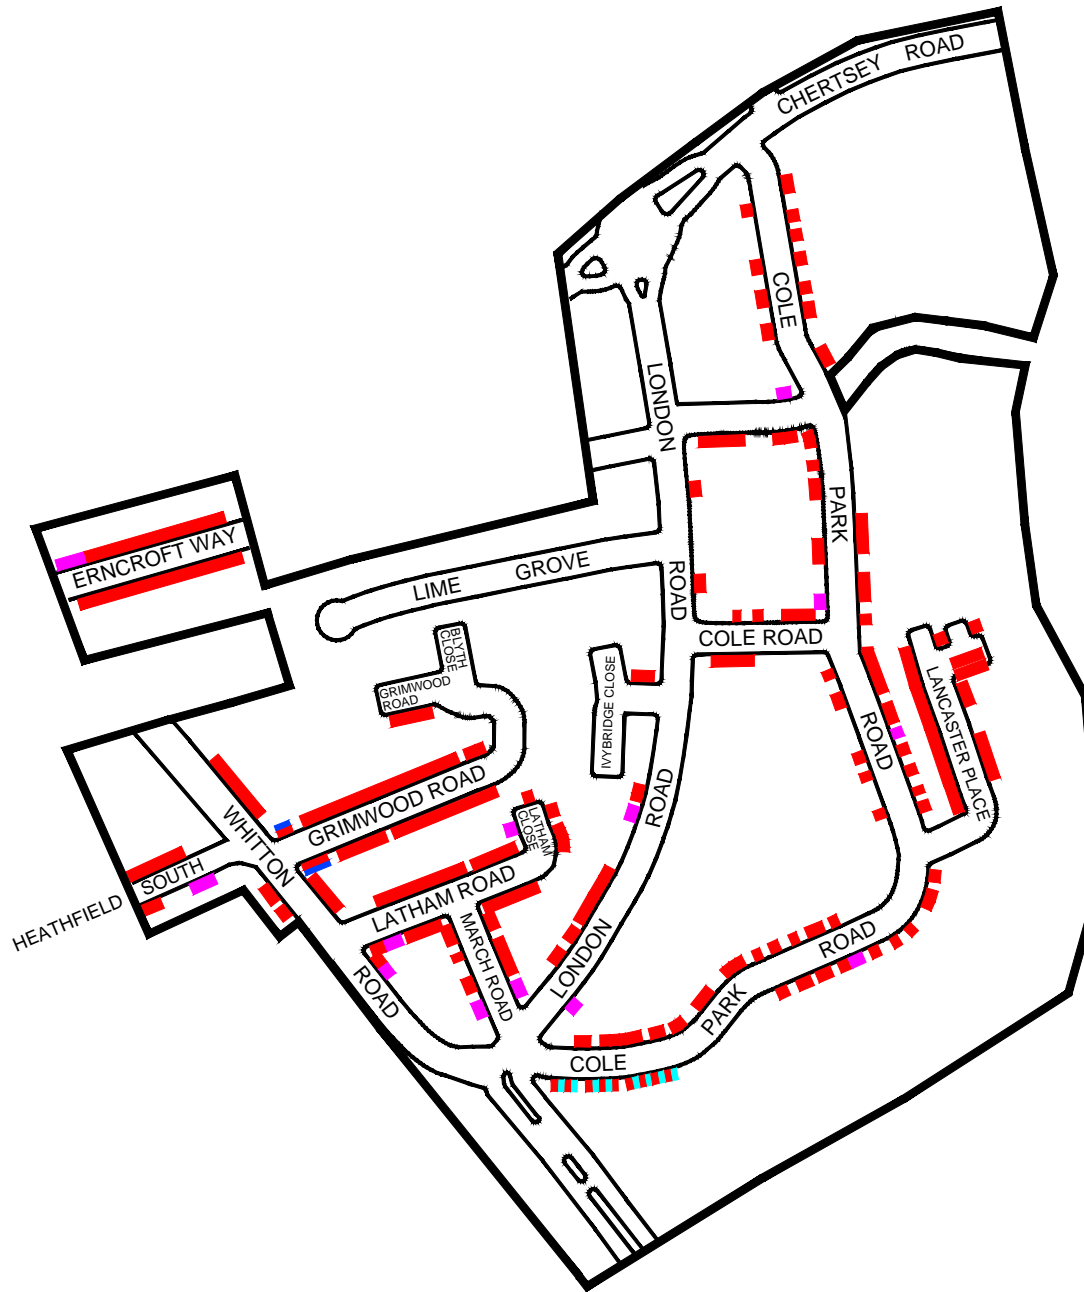

# Cole Park Controlled Parking Zone ( Zone C )

Hours of Operation:  
Monday to Friday, 8.30am to 6.30pm

KEY	
Spaces for use by Resident Permit Holders	
Visitors only Pay and Display Parking	
Shared use spaces for use by Resident Permit Holders or Visitors	
Shared use spaces for use by Resident or Business Permit Holders	