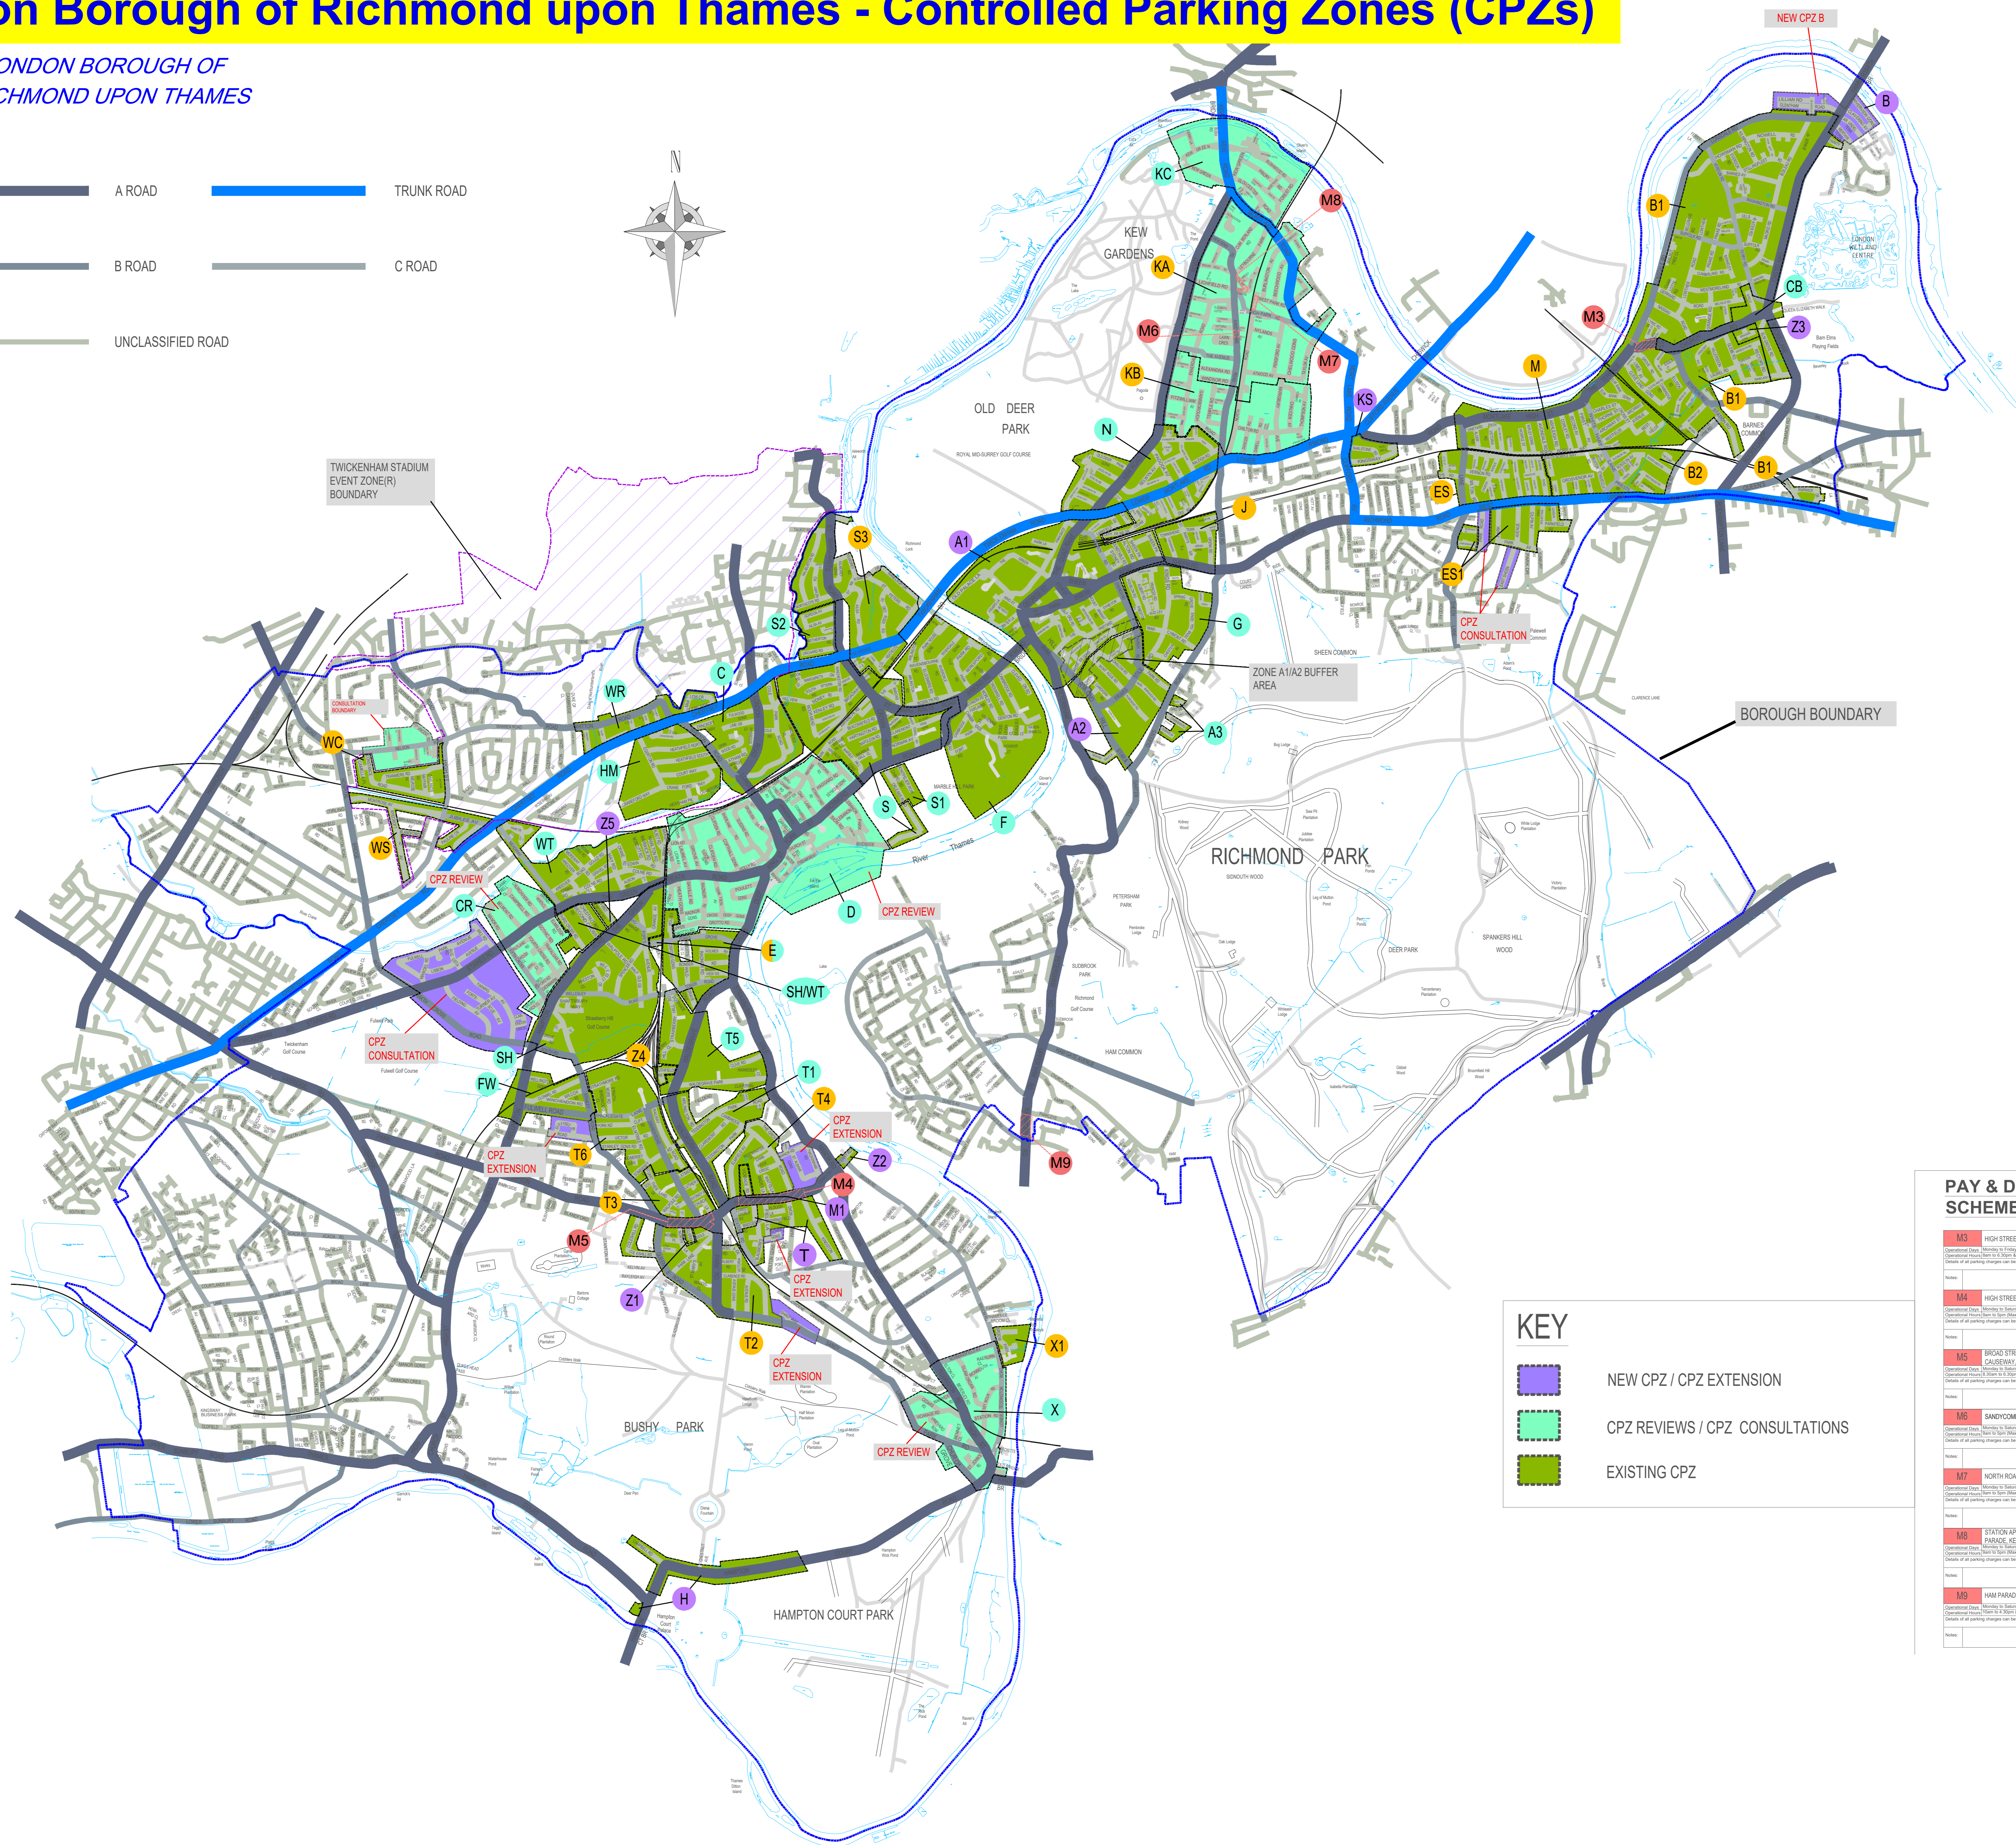

London Borough of Richmond upon Thames - Controlled Parking Zones (CPZs)

KEY:

- A ROAD
- B ROAD
- UNCLASSIFIED ROAD
- TRUNK ROAD
- C ROAD

1. **KEY**
2. NEW CPZ / CPZ EXTENSION
   - CPZ REVIEWS / CPZ CONSULTATIONS
   - EXISTING CPZ

PAY & DISPLAY SCHEMES

CPZ SCHEMES

- ALL DAY ZONE
- HALF DAY ZONE
- QUARTER DAY ZONE

REASON	CLIENT	ISSUED OFFICE	DRAWING NUMBER	REVISION
UPDATED BOUNDARY CORRECTION	LONDON BOROUGH OF RICHMOND UPON THAMES	TWICKENHAM	CPZ MASTER MAP-001	
	PROJECT: LONDON BOROUGH OF RICHMOND UPON THAMES			
	MASTER BOROUGHS MAP			
	CPZ LOCATION PLAN			
	PARKING PROGRAMME 2024/25			
SCALE: 1:10,000	ISSUED OFFICE: TWICKENHAM	DRAWING NUMBER: CPZ MASTER MAP-001		
DATE: 15/05/2024	TELEPHONE: 020 8891 1411