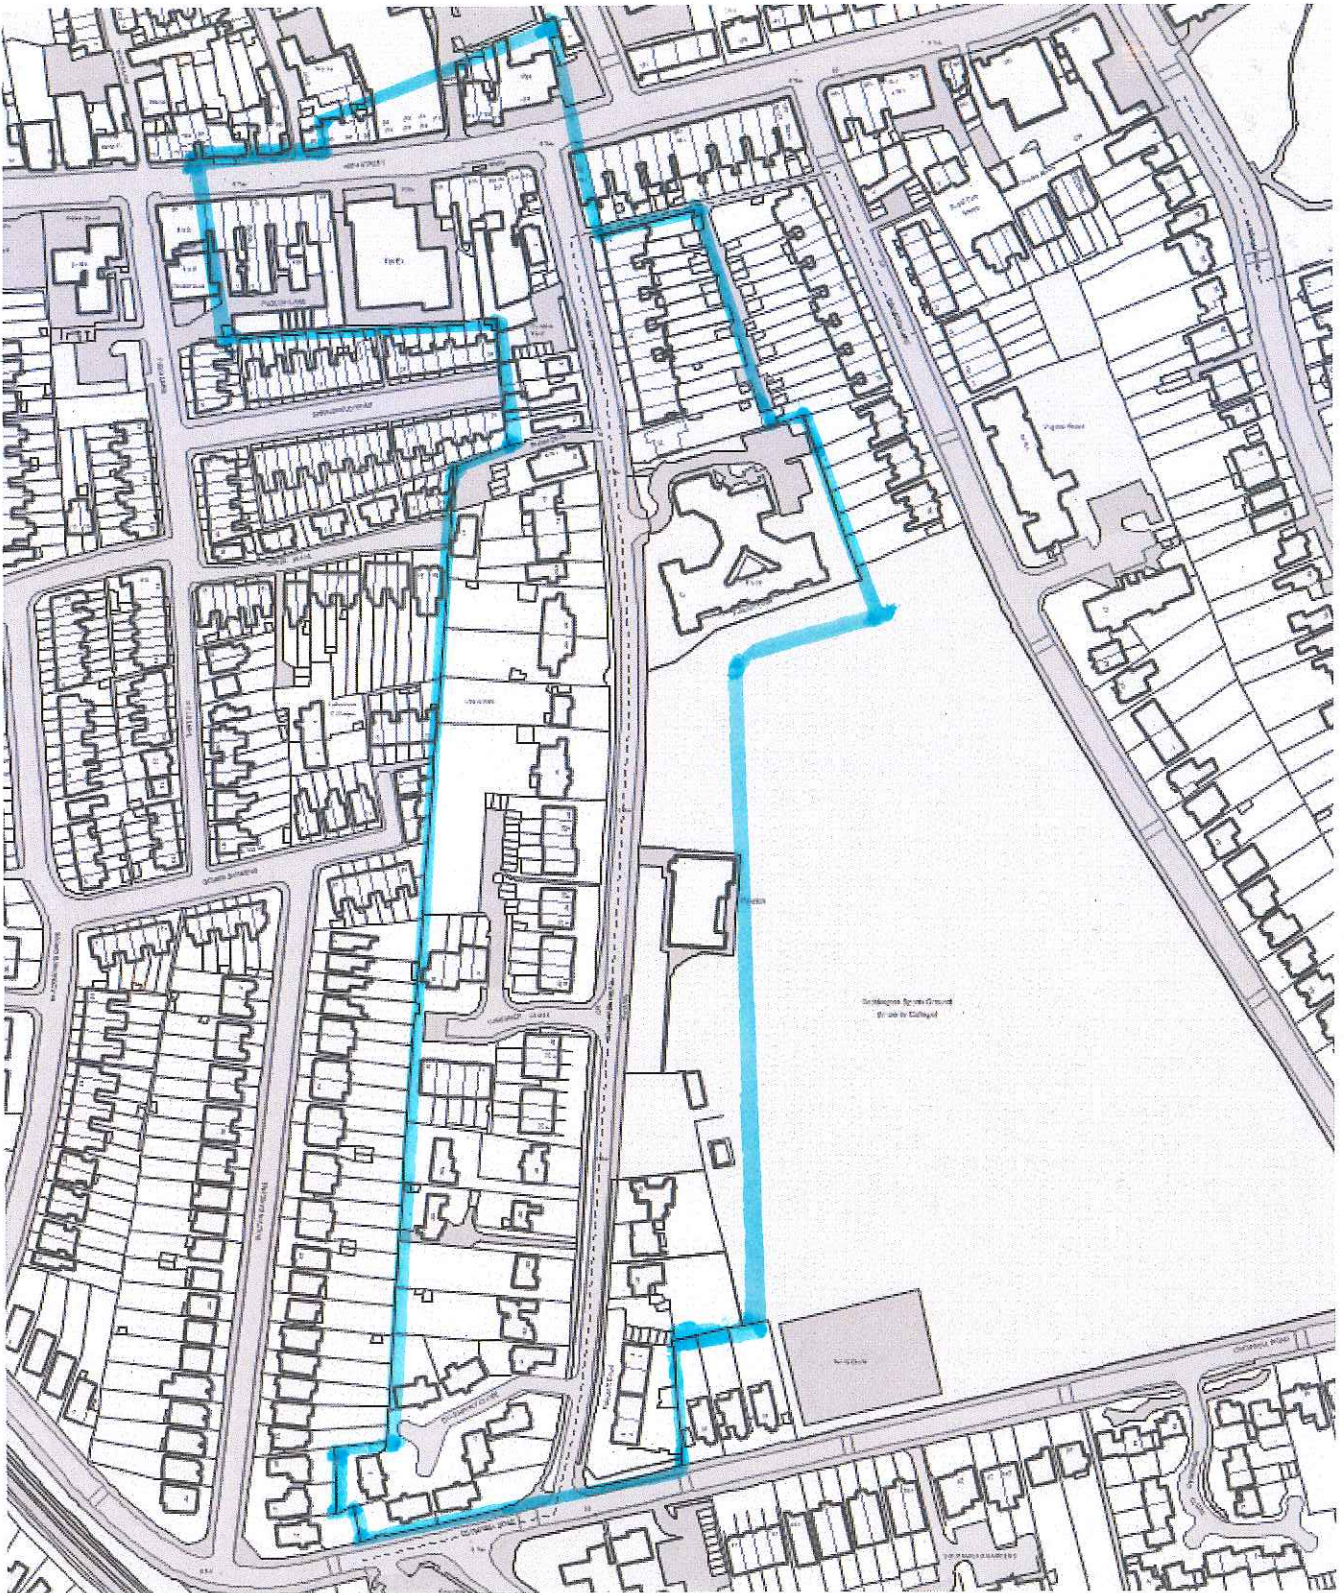

Map Extract

Udney Park Road Zone T consultation Produced by LB Richmond MapAll

Crown copyright (c) and database rights 2017 Ordnance Survey 100019441 Scale: 1:2500

Printed on: 18-Oct-2017 Centre of map: [516350.64819565,170911.82700814]