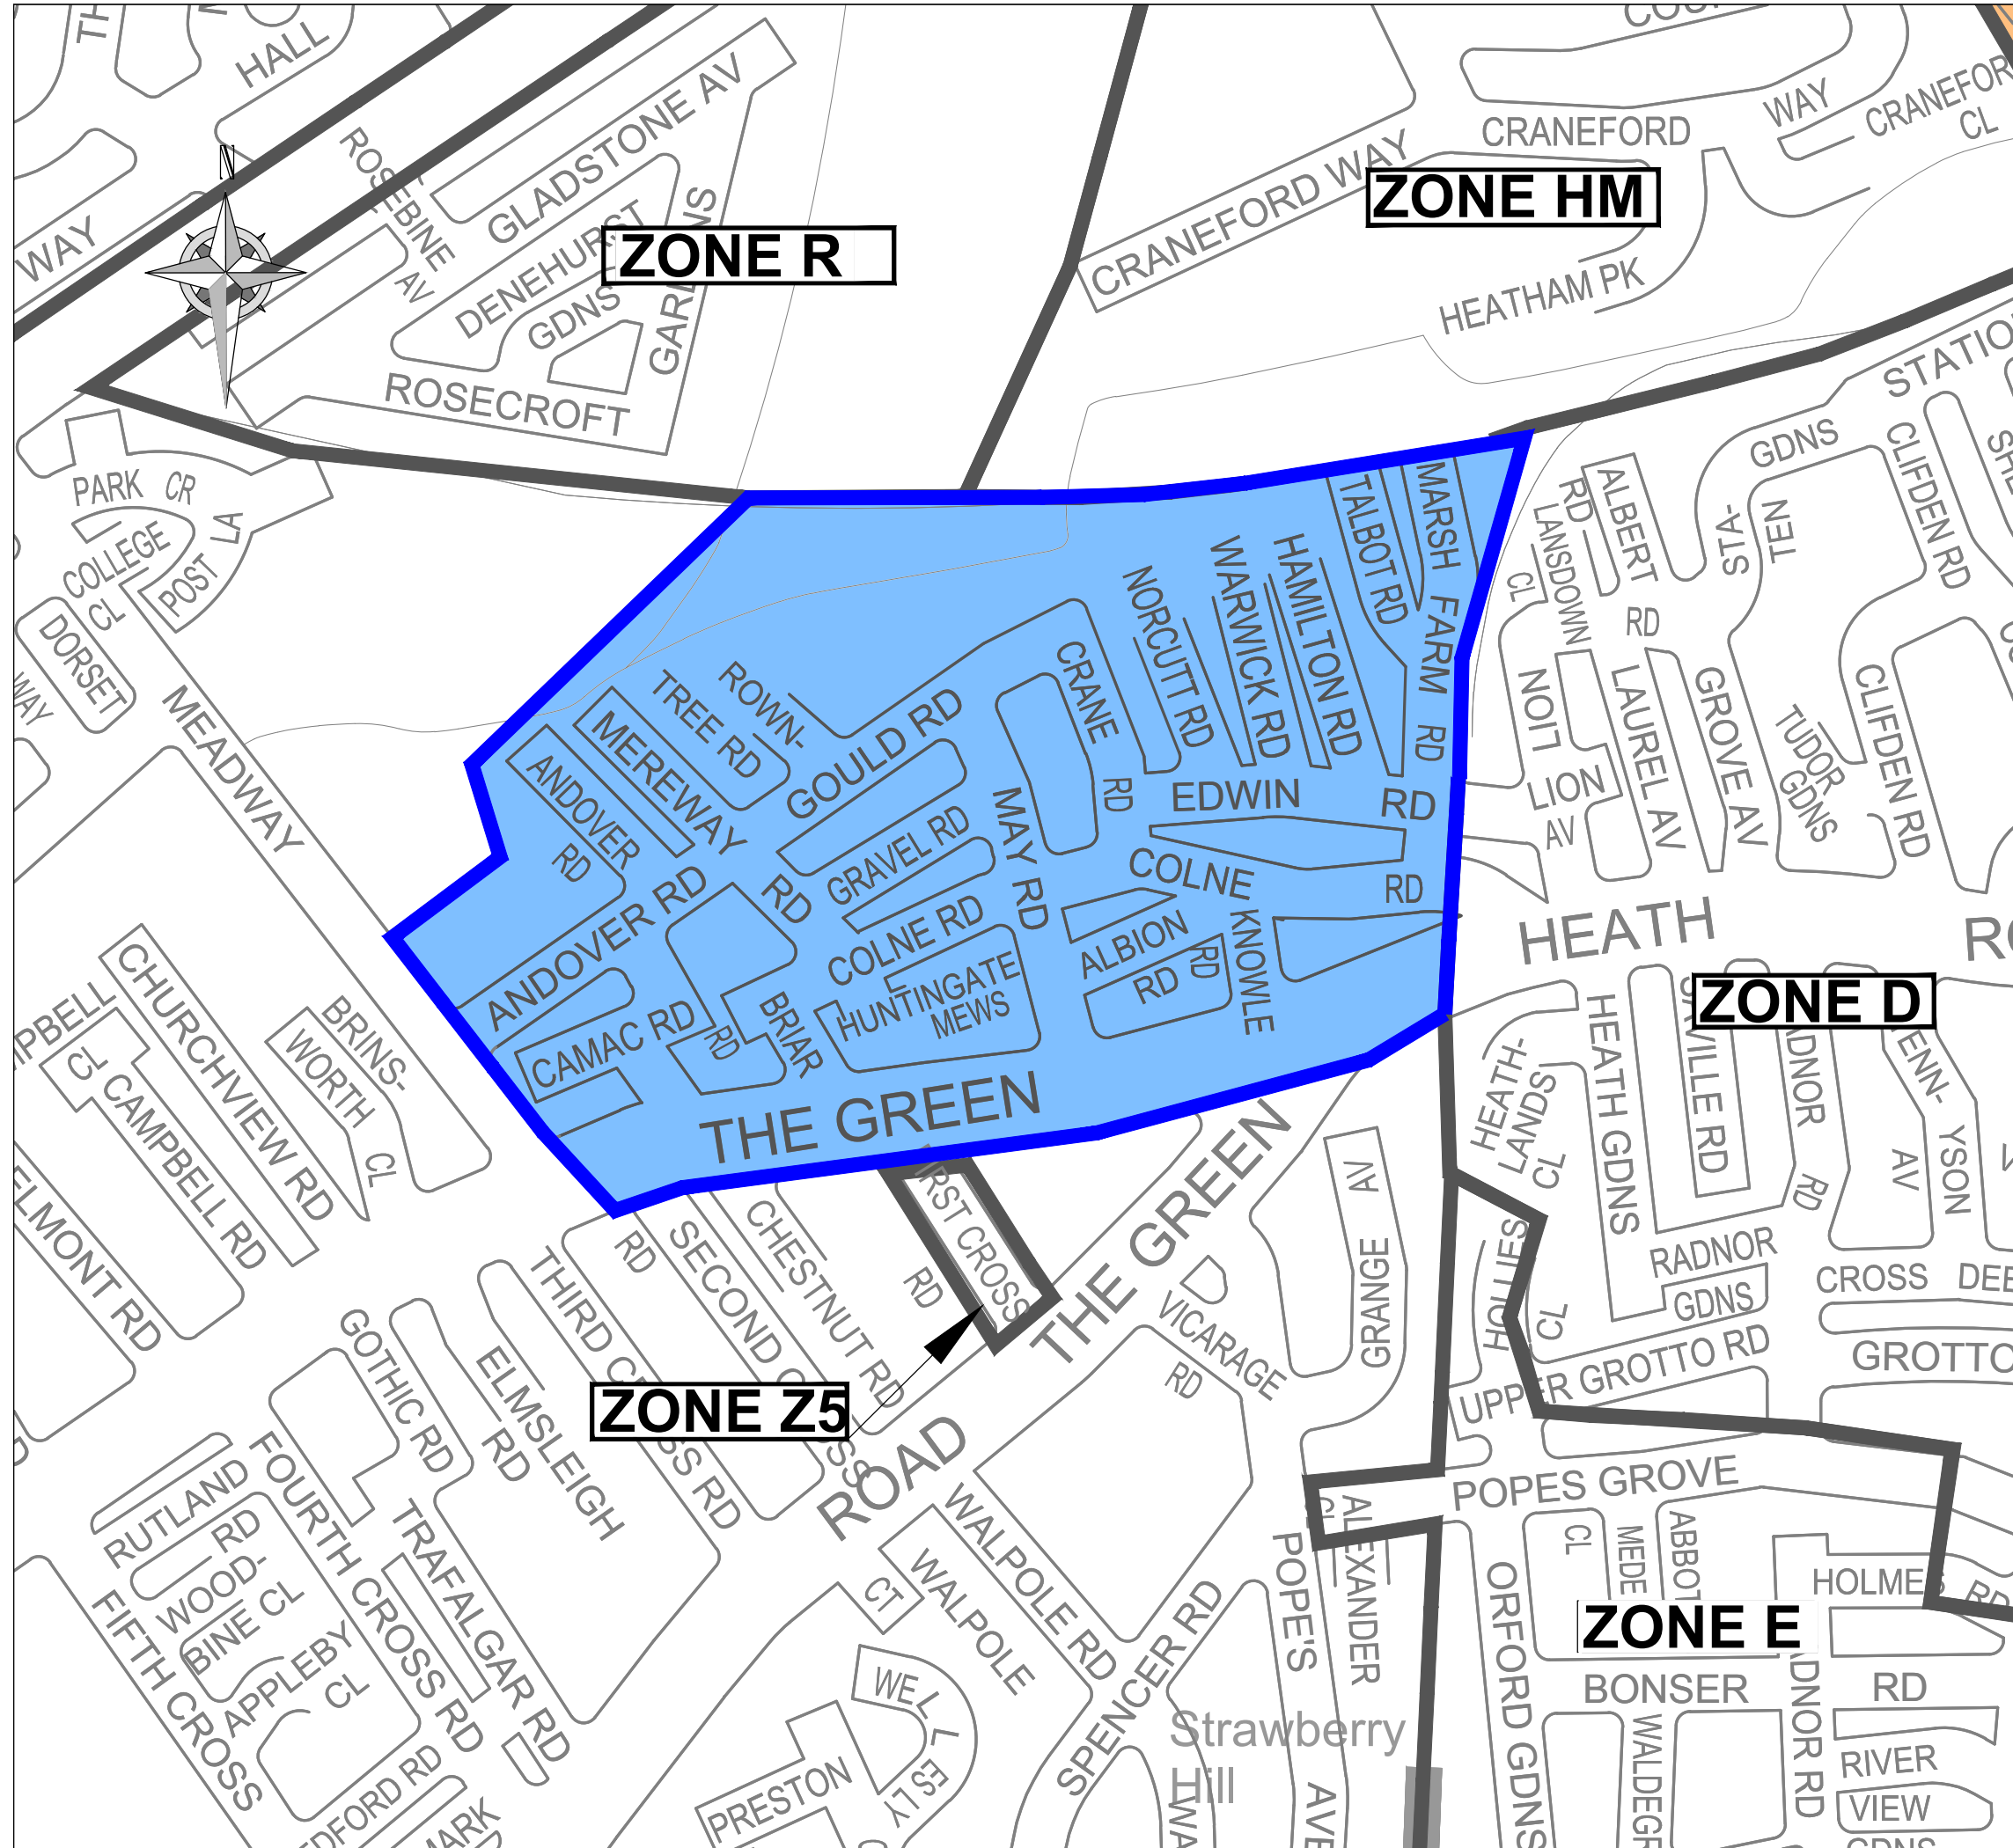

"This map is reproduced from Ordnance Survey material with the permission of the Controller of Her Majesty's Stationery Office © Crown copyright. Unauthorised reproduction infringes Crown copyright and may lead to prosecution or civil proceedings 100019441 [2018]."

 COMMUNITY PARKING ZONE
ZONE WT

 EXISTING COMMUNITY
PARKING ZONES IN
TWICKENHAM

REVISION	AMENDMENT	CRW 27/03/18 DRAWN BY AND DATE	CRW 27/03/18 DESIGNED BY AND DATE	MP 27/03/18 CHECKED BY AND DATE	MP 27/03/18 APPROVED BY AND DATE
			DRAFT <input type="checkbox"/> ISSUE <input checked="" type="checkbox"/>		SCALE N/A
CLIENT		LONDON BOROUGH OF RICHMOND UPON THAMES			
PROJECT		WEST TWICKENHAM CPZ (ZONE - WT)			
DRAWING TITLE		COMMUNITY PARKING ZONE LOCATION PLAN (IMPLEMENTATION)			
ISSUING OFFICE		DRAWING NUMBER		REVISION	
TWICKENHAM		2245_CPZ_CAR_IMP_01		-	
TELEPHONE					
020 88911411					