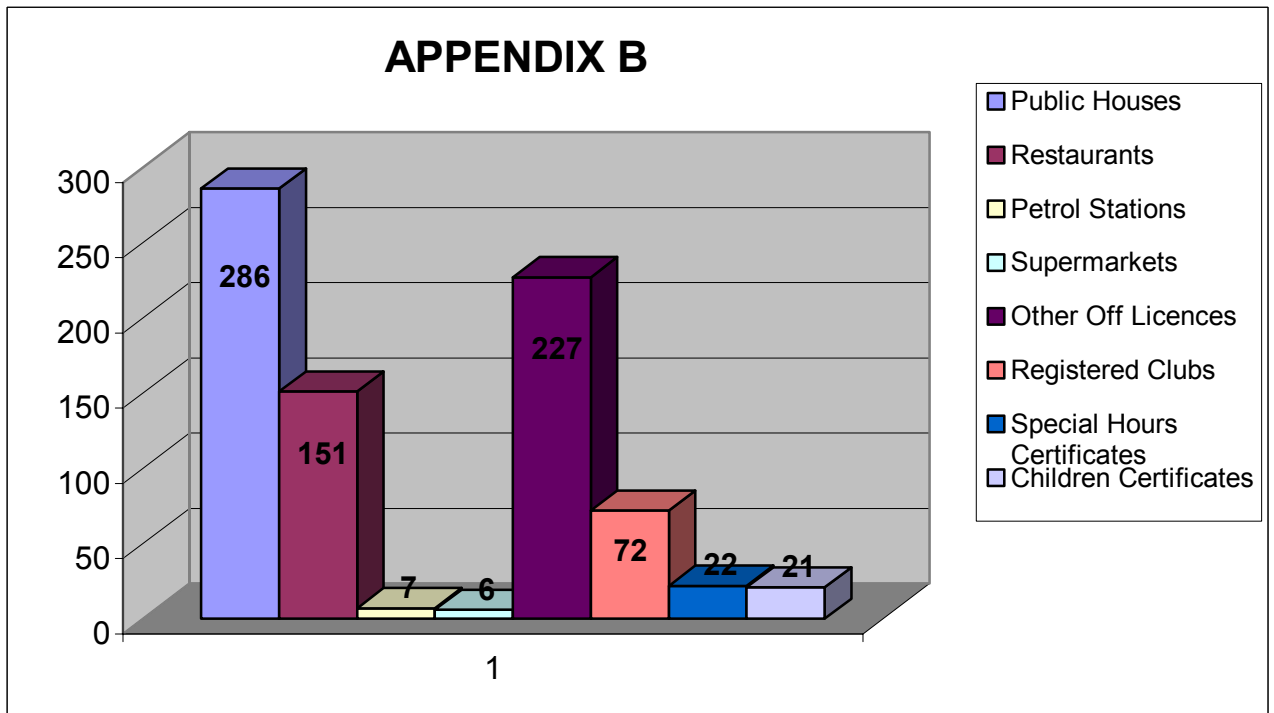

## APPENDIX B

### NUMBER OF LICENCES IN THE BOROUGH – JUNE 2004

- Statistics obtained from DCMS Statistical Bulletin – Liquor Licensing – England and Wales, July 2003 – June 2004