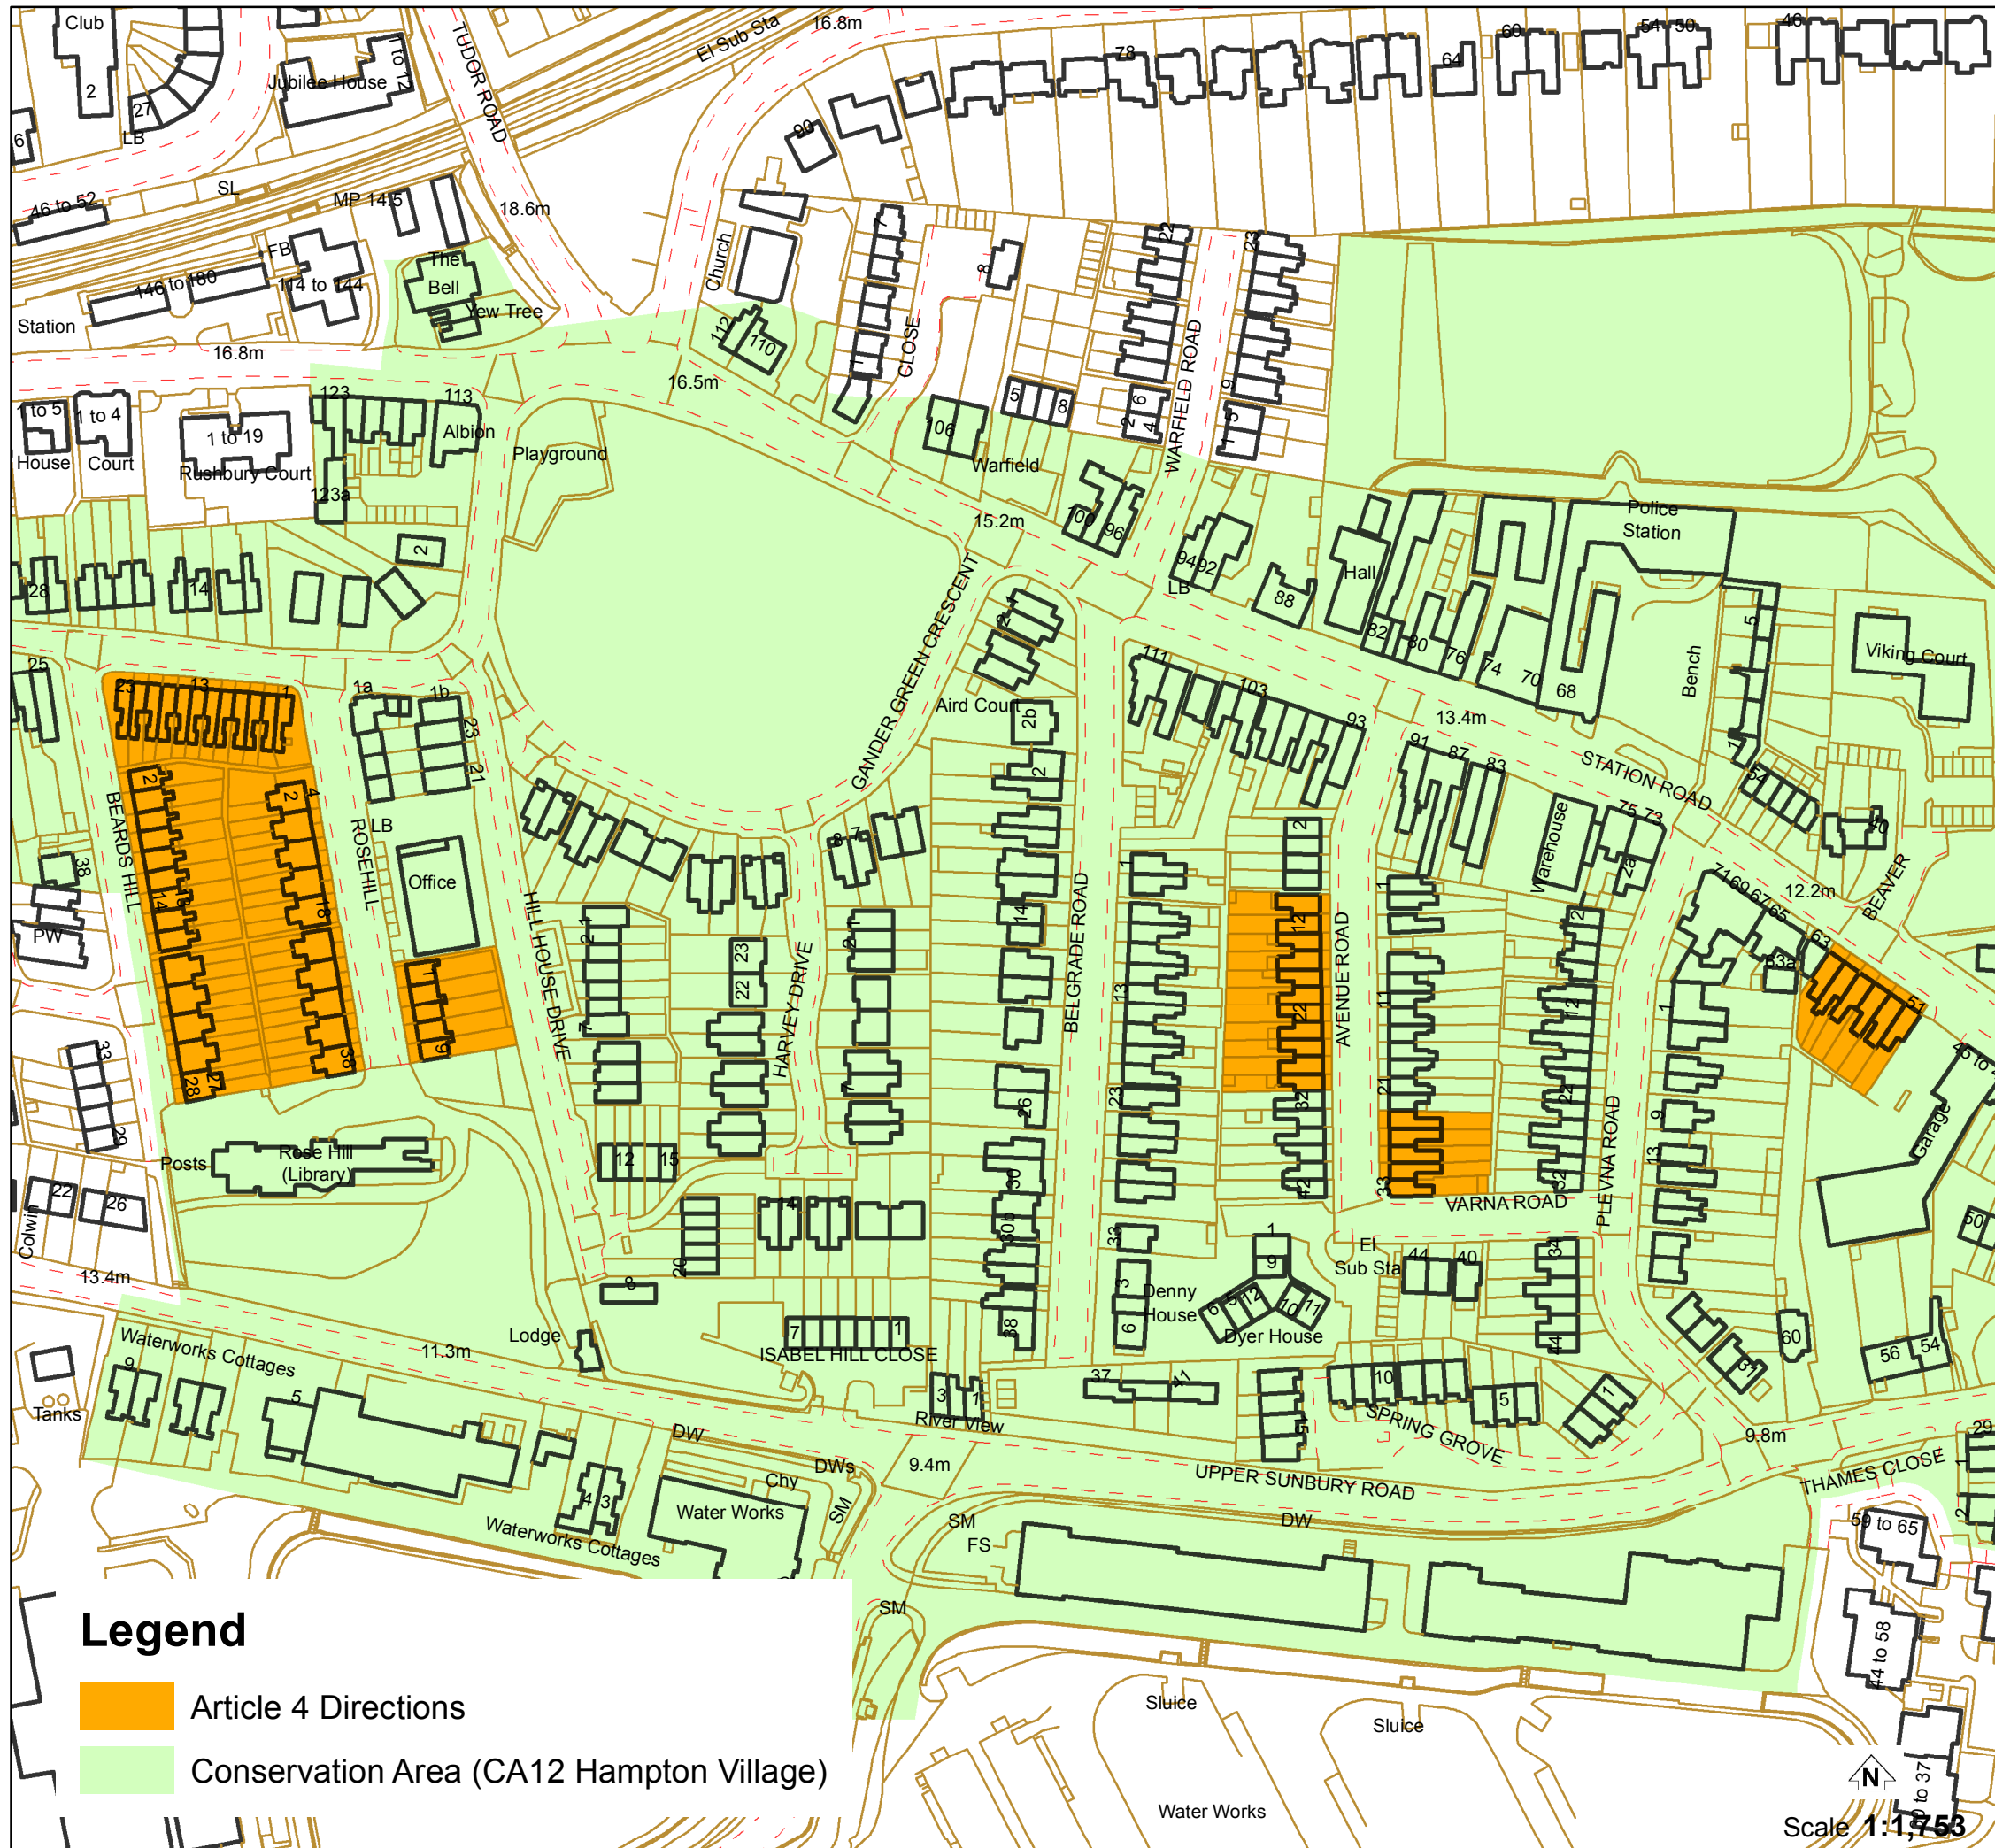

ARTICLE 4 DIRECTIONS CA12 HAMPTON VILLAGE

Effective Date: 26.10.1992

Avenue Road 10-30 (even), 25-31 (odd)
 Beards Hill 1-28 (incl)
 Oldfield Road 1-23 (odd)
 Rosehill 1-9 (odd), 2-40 (even)
 Station Road 51-61 (odd)

Legend

- Article 4 Directions
- Conservation Area (CA12 Hampton Village)

Scale 1:1,753