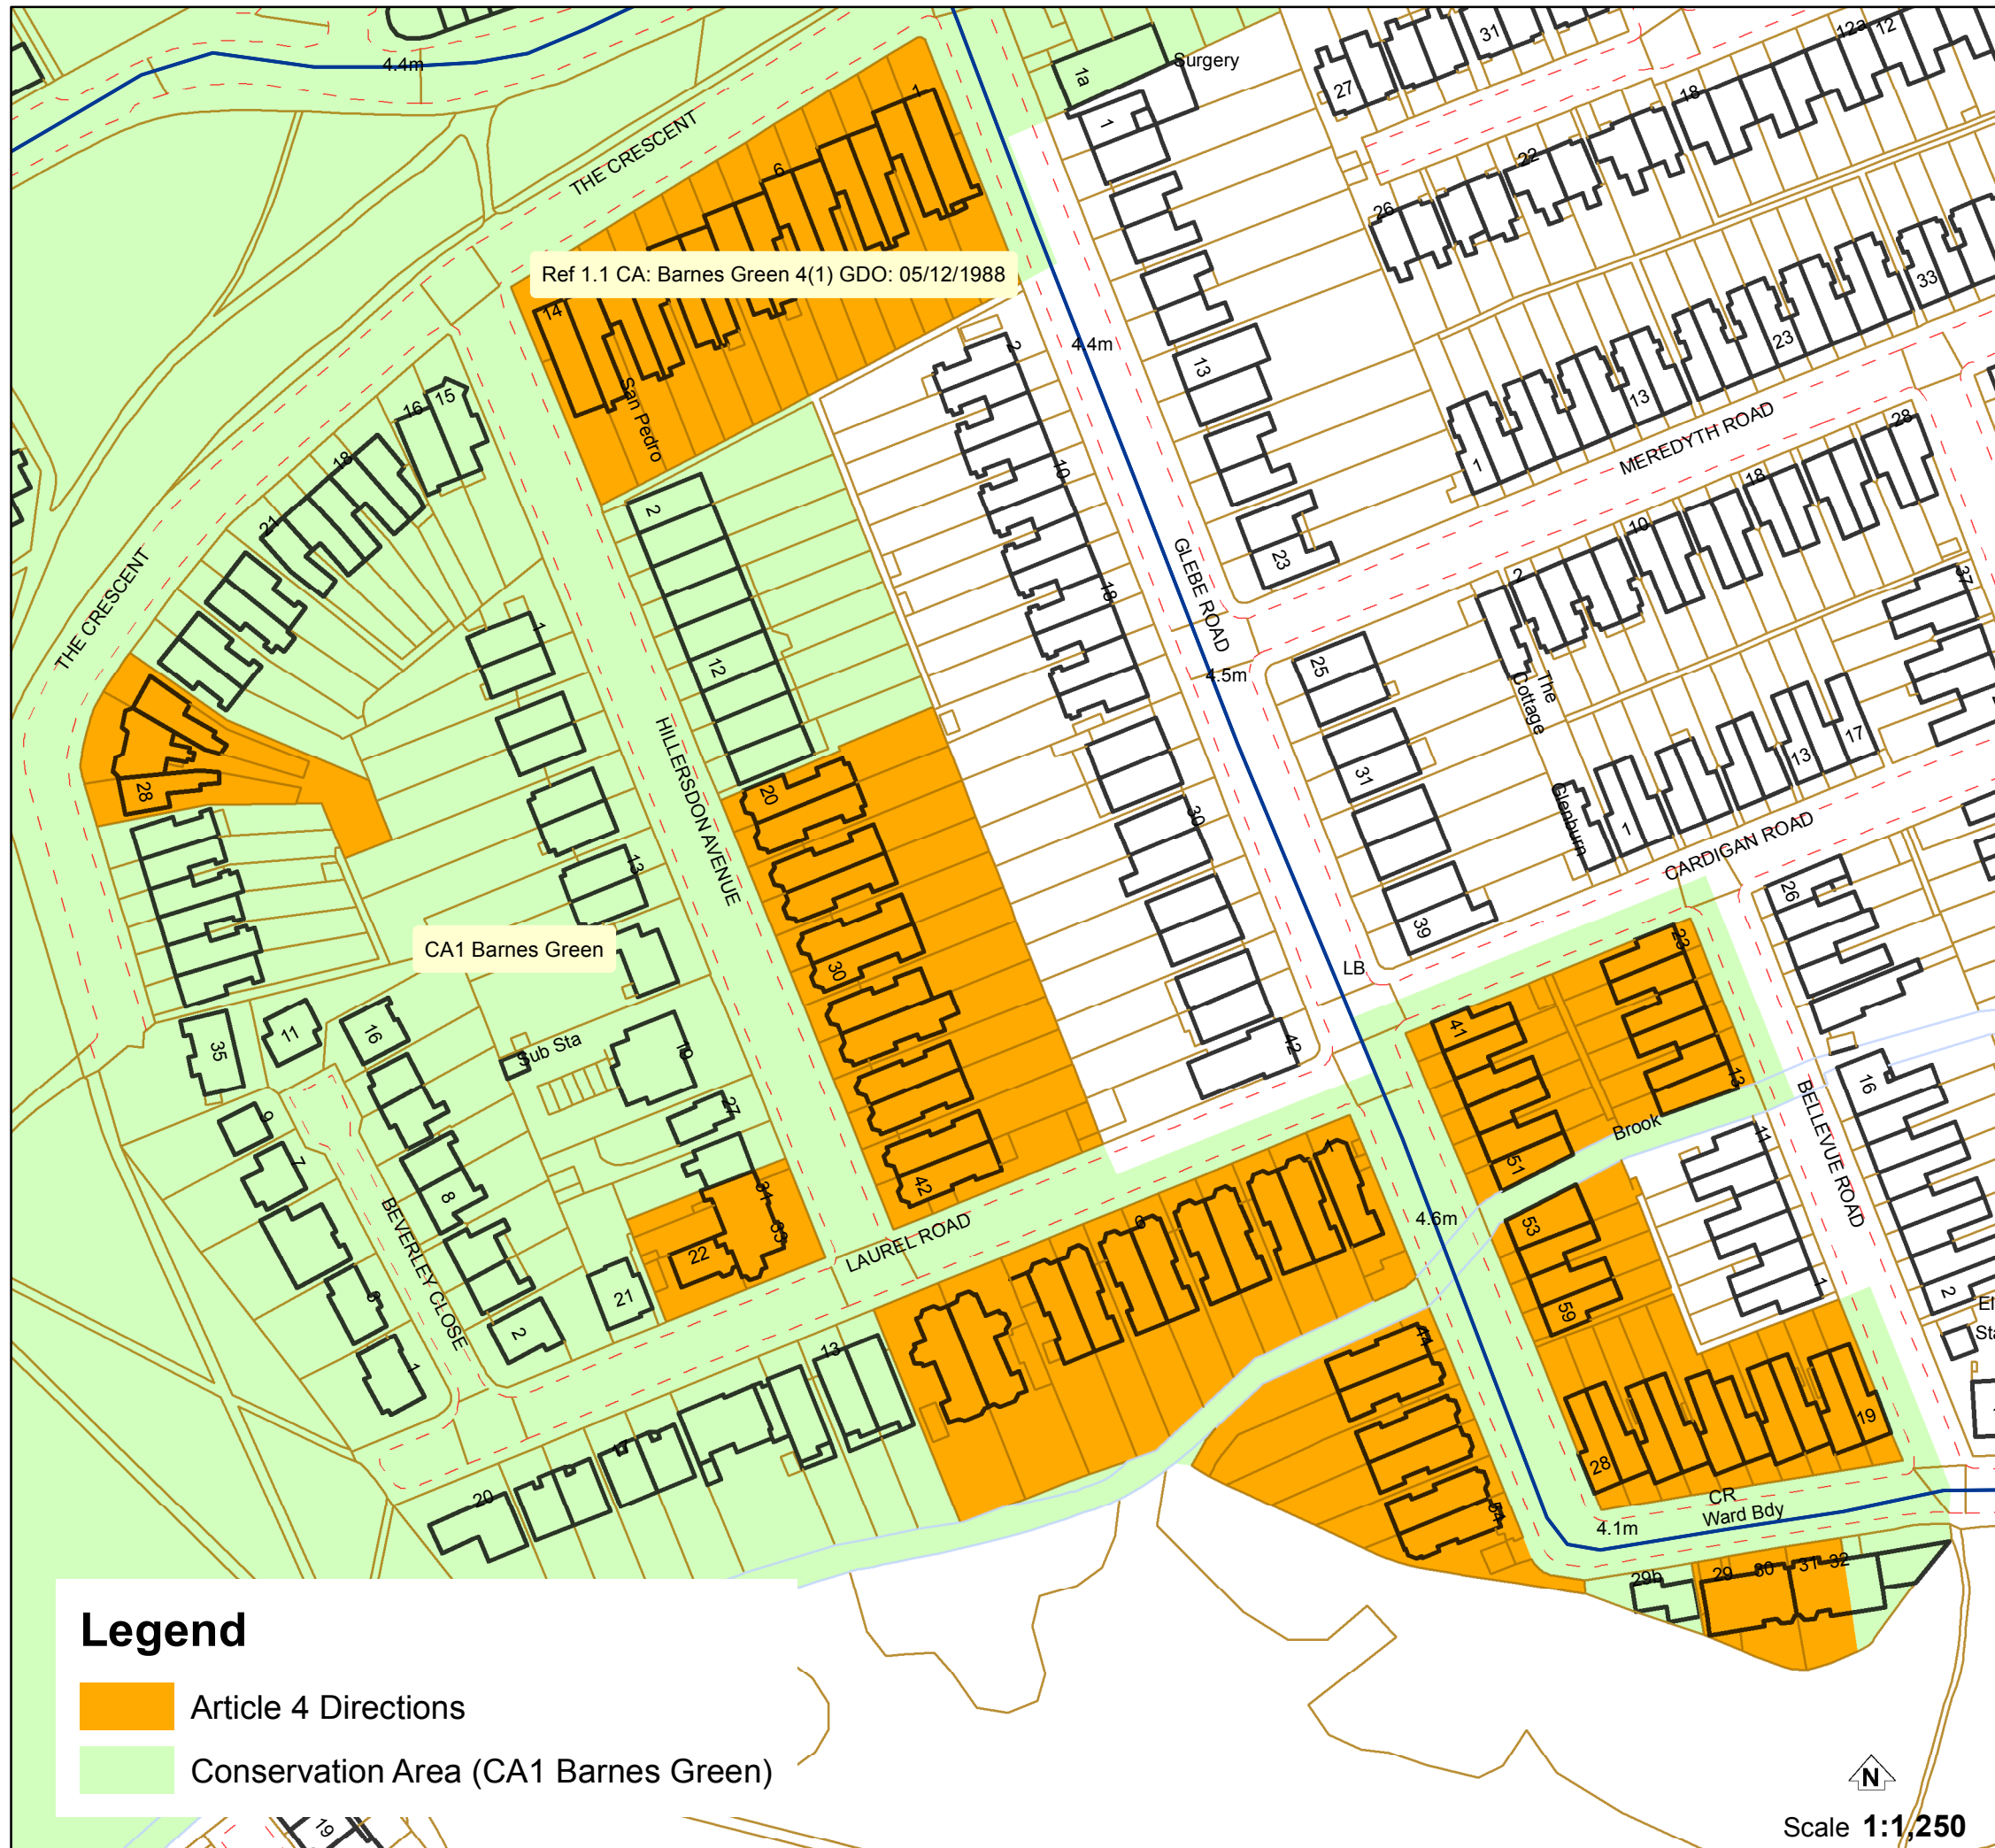

# ARTICLE 4 DIRECTIONS CA1 BARNES GREEN

**Effective Date: 20.12.1989**

Bellevue Road, 13-23 (odd)  
The Crescent, 1-14 (consec), 26, 27 & 28  
Hillersdon Avenue, 20-42 (even), 31 & 33  
Laurel Road, 1-11 (consec) & 22

Printed: 01/12/2015

Produced from our Corporate Geographic Information System  
© Crown copyright and database rights 2015  
Ordnance Survey 100019441

Scale 1:1,250