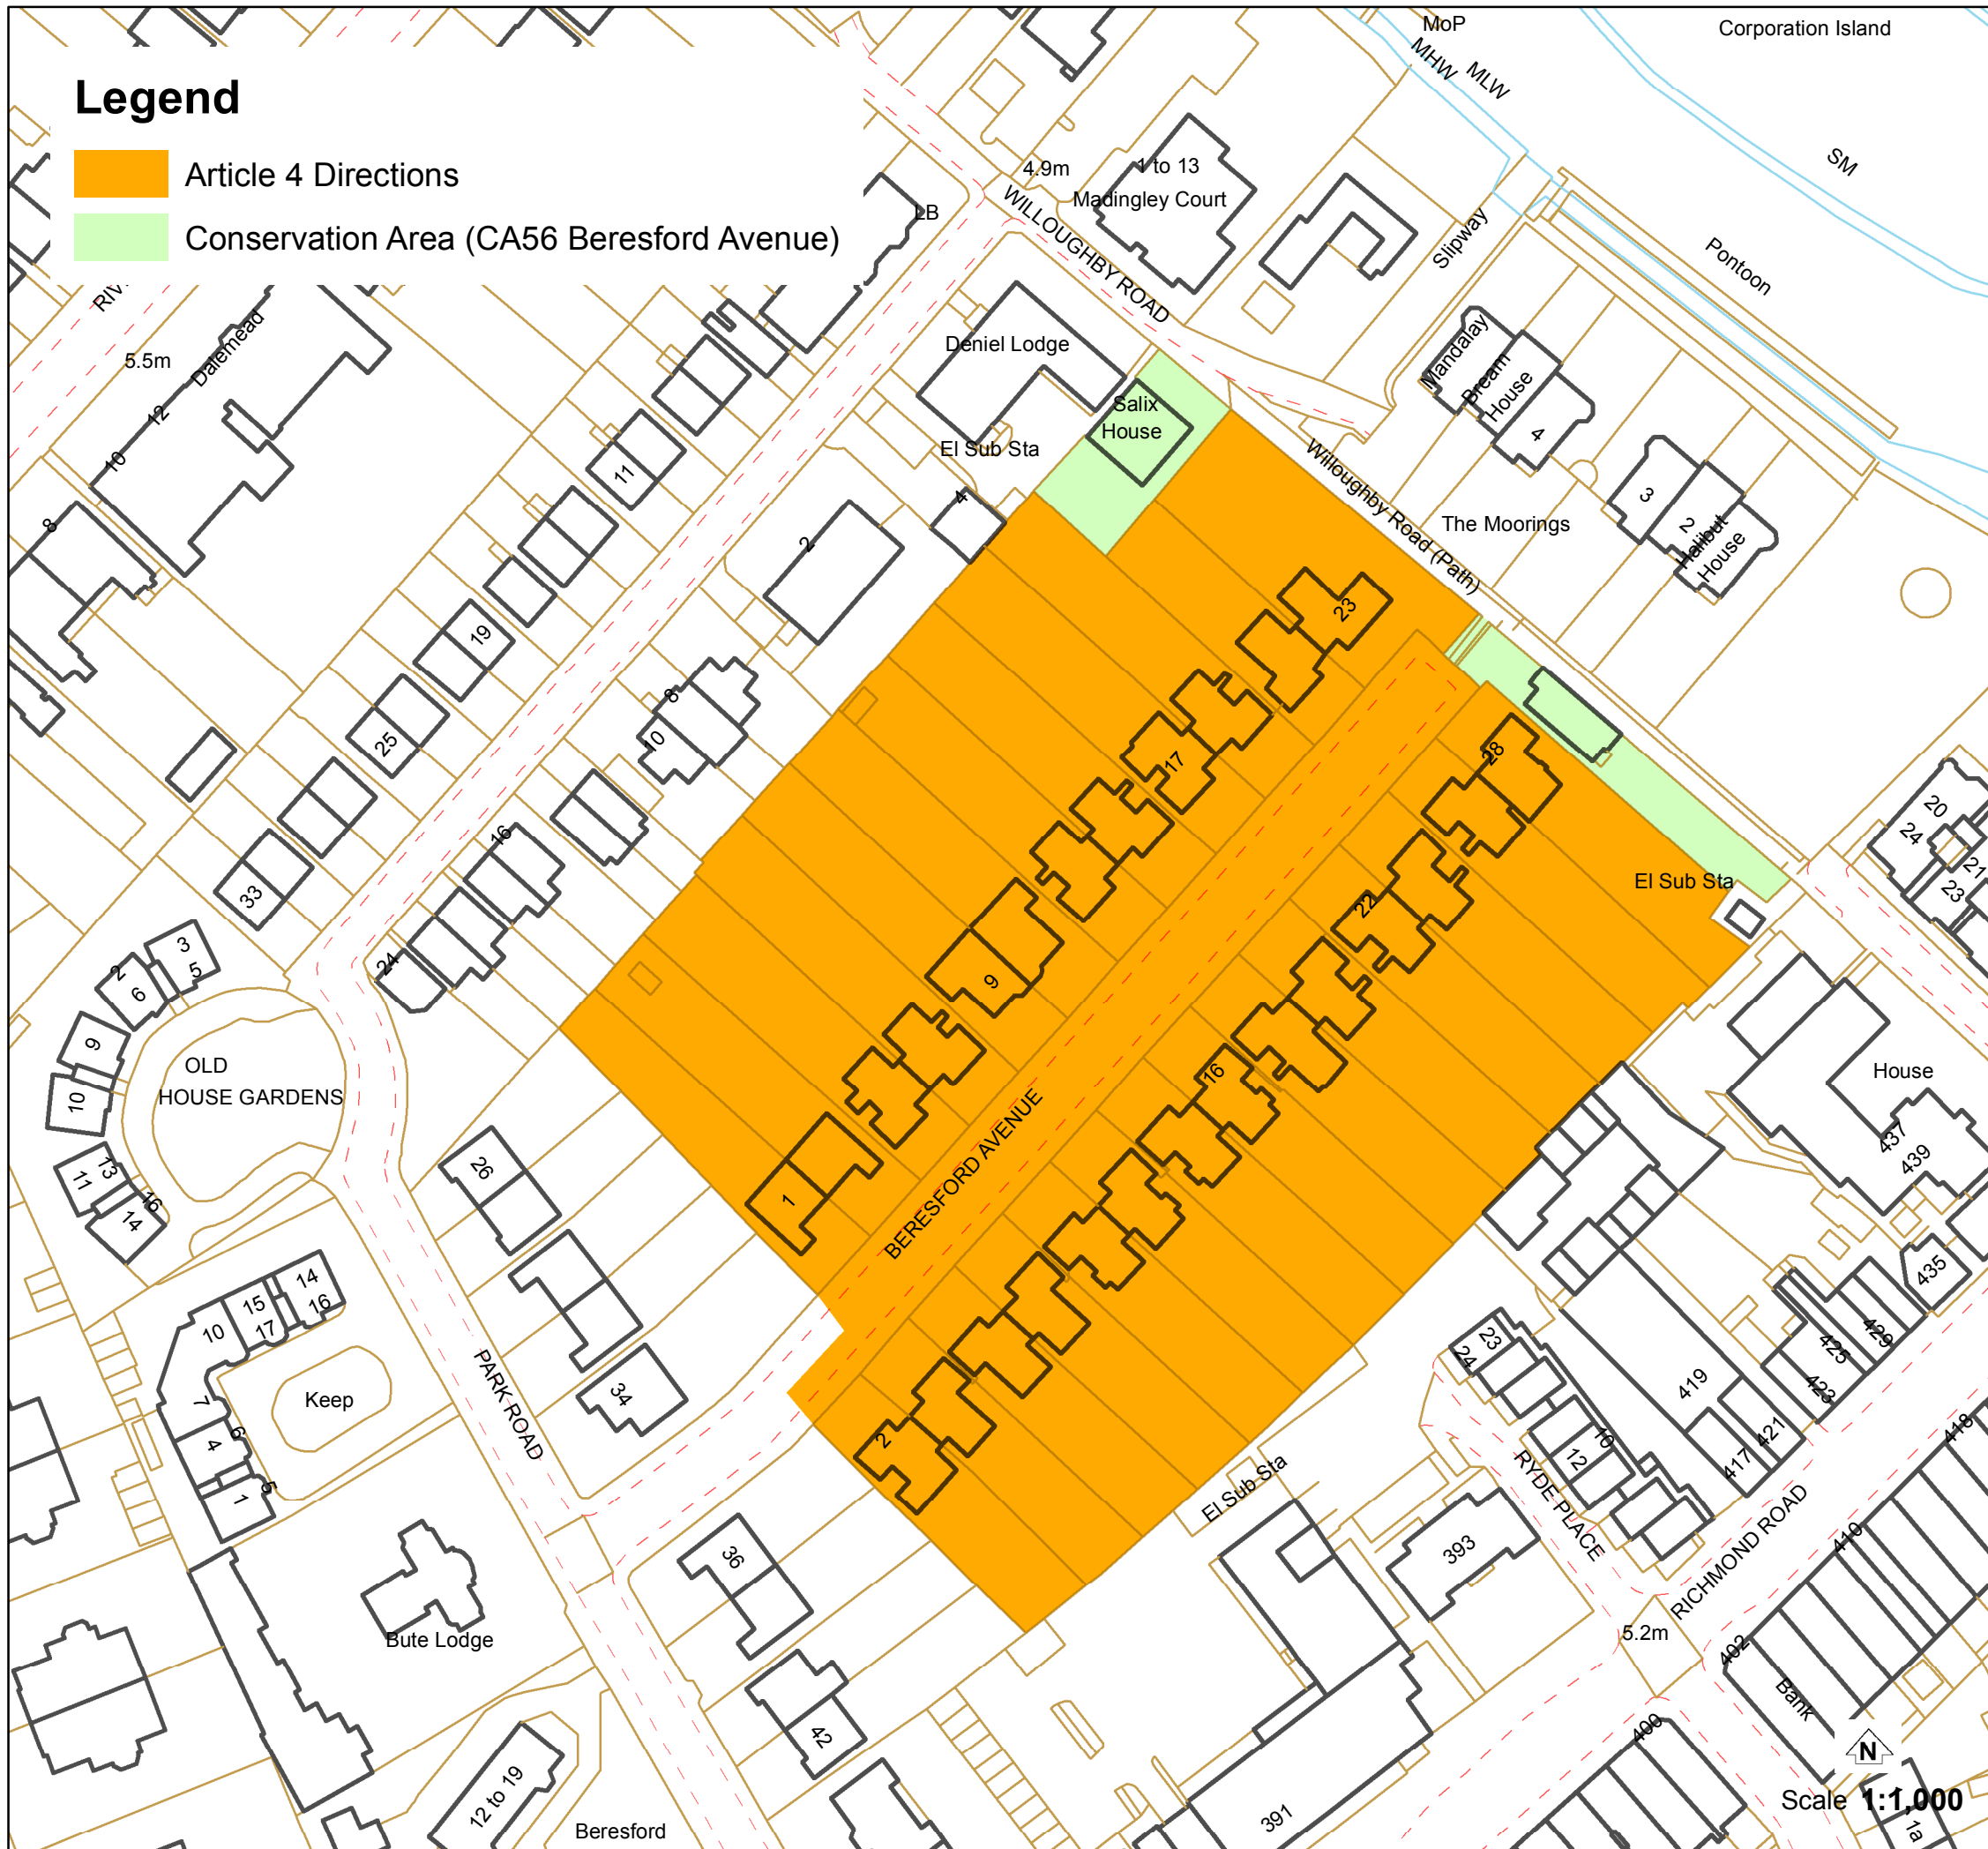

ARTICLE 4 DIRECTIONS CA56 BERESFORD AVENUE

Effective Date: 27.06.1997

Beresford Avenue 1-23 (odd) & 2-28 (even)

Civic Centre, 44 York Street, Twickenham TW1 3BZ
Tel: 020 8891 1411 Textphone: 020 8891 7120
www.richmond.gov.uk

Printed: 01/12/2015

Produced from our Corporate Geographic Information System
© Crown copyright and database rights 2015
Ordnance Survey 100019441