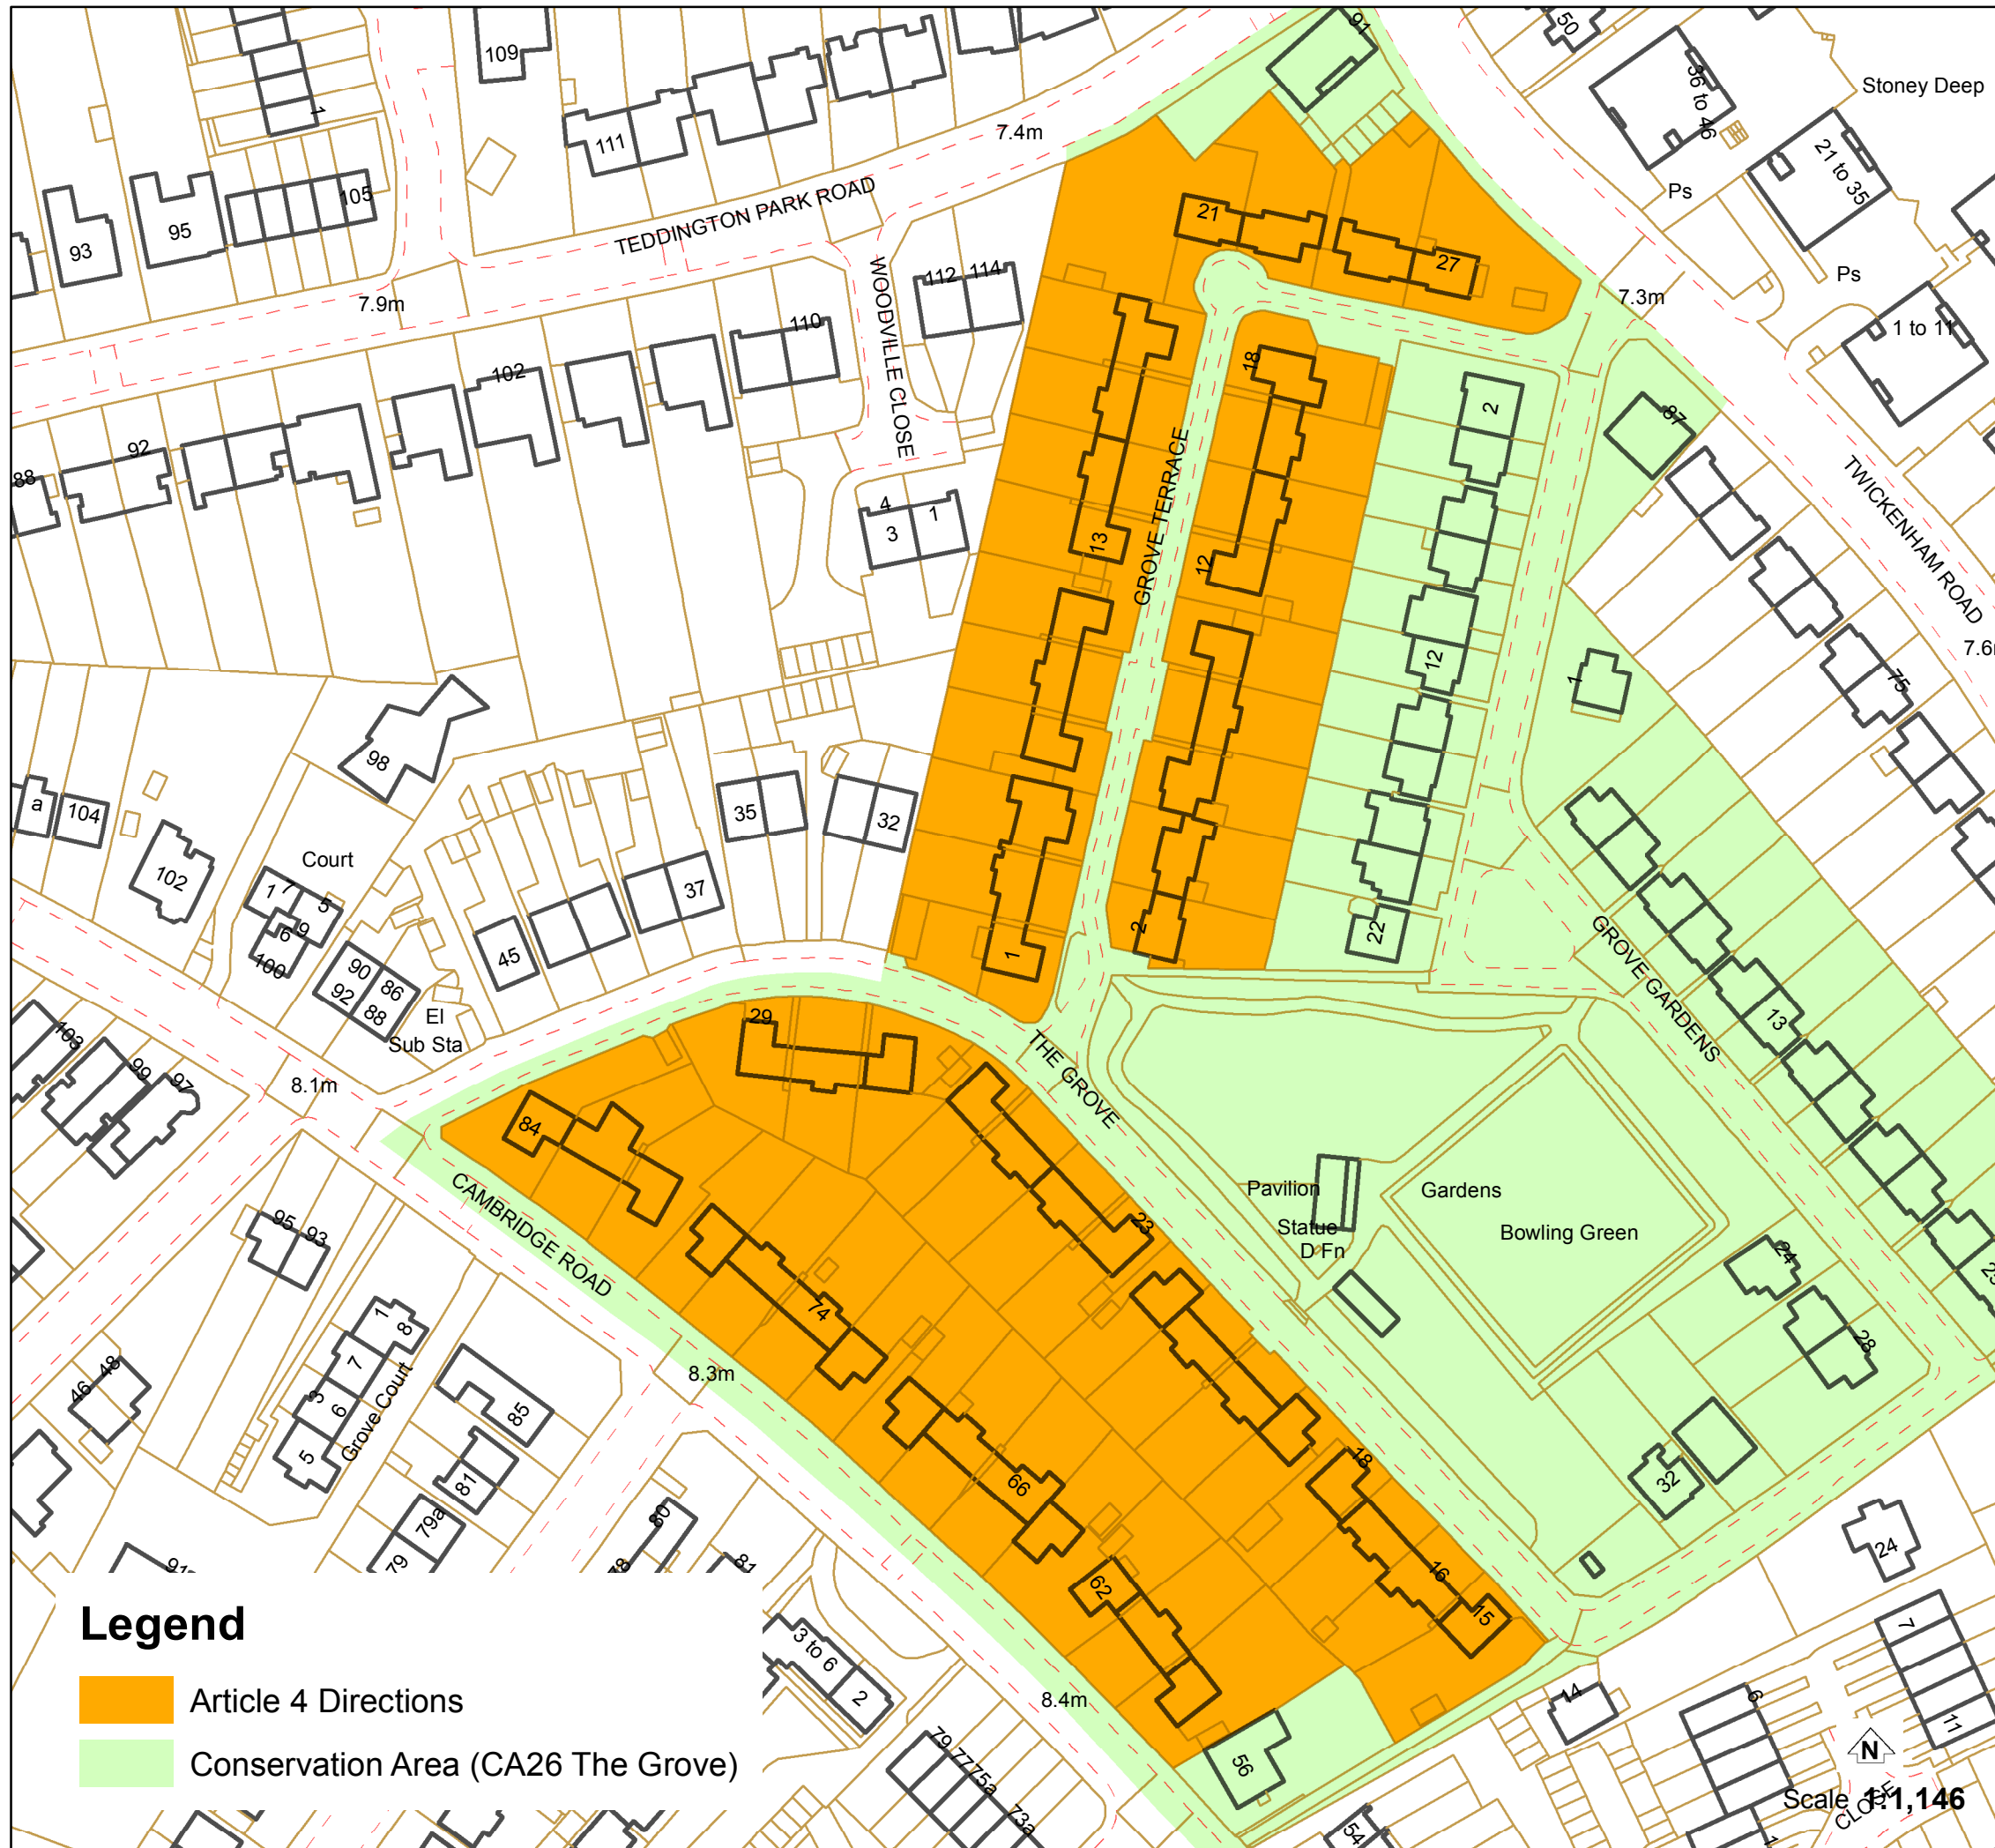

ARTICLE 4 DIRECTIONS CA26 THE GROVE

Effective Date: 19.05.2008

Cambridge Road 58-84 (even)
The Grove 15-29 (incl)
Grove Terrace 1-19 & 21-27 (incl)

Civic Centre, 44 York Street, Twickenham TW1 3BZ
Tel: 020 8891 1411 Textphone: 020 8891 7120
www.richmond.gov.uk

Printed: 01/12/2015

Produced from our Corporate Geographic Information System
© Crown copyright and database rights 2015
Ordnance Survey 100019441