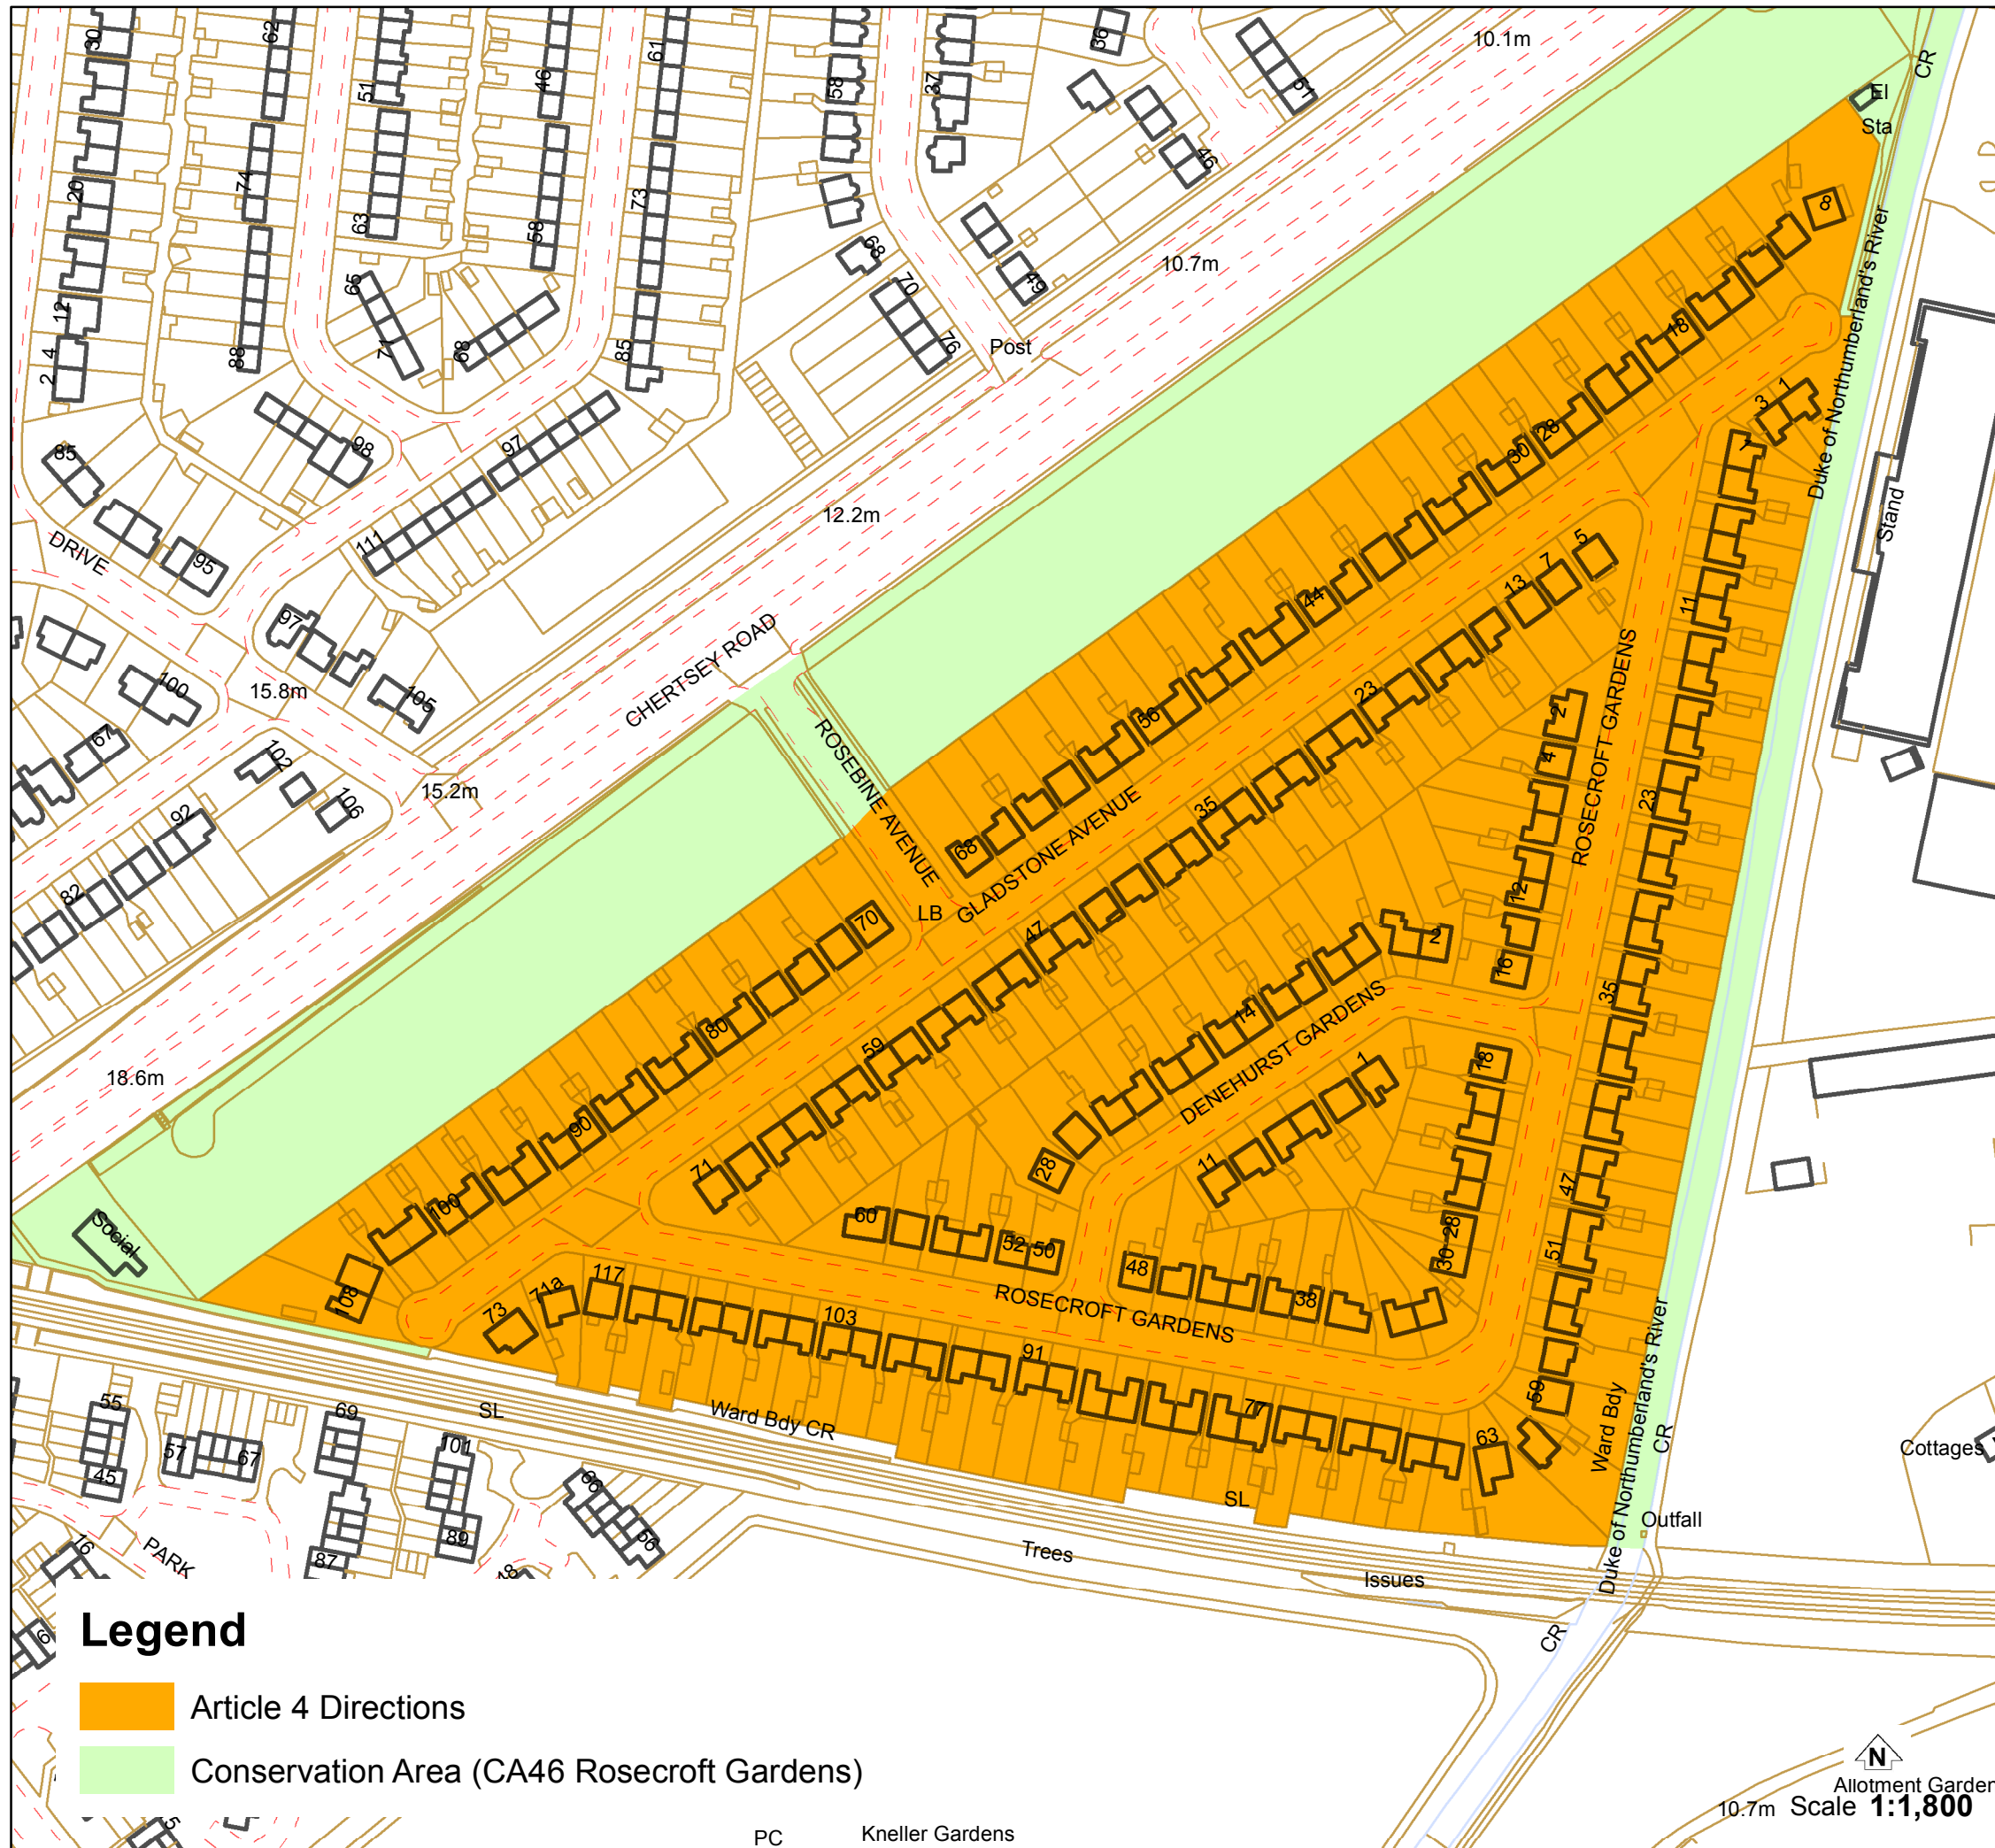

ARTICLE 4 DIRECTIONS CA46 ROSECROFT GARDENS

Effective Date: 14.01.2010

Denehurst Gardens 1-12 & 14-28 (even)
Gladstone Avenue 1-7, 13-69 (odd),
71, 71A, 73, 8-68 (even), 70-108 (even)
Rosecroft Gardens 1-61 (odd), 63-117 (odd),
2-16 (even) & 18-60 (even)

Legend

- Article 4 Directions
- Conservation Area (CA46 Rosecroft Gardens)

Civic Centre, 44 York Street, Twickenham TW1 3BZ
Tel: 020 8891 1411 Textphone: 020 8891 7120
www.richmond.gov.uk

Printed: 01/12/2015

Produced from our Corporate Geographic Information System
© Crown copyright and database rights 2015
Ordnance Survey 100019441