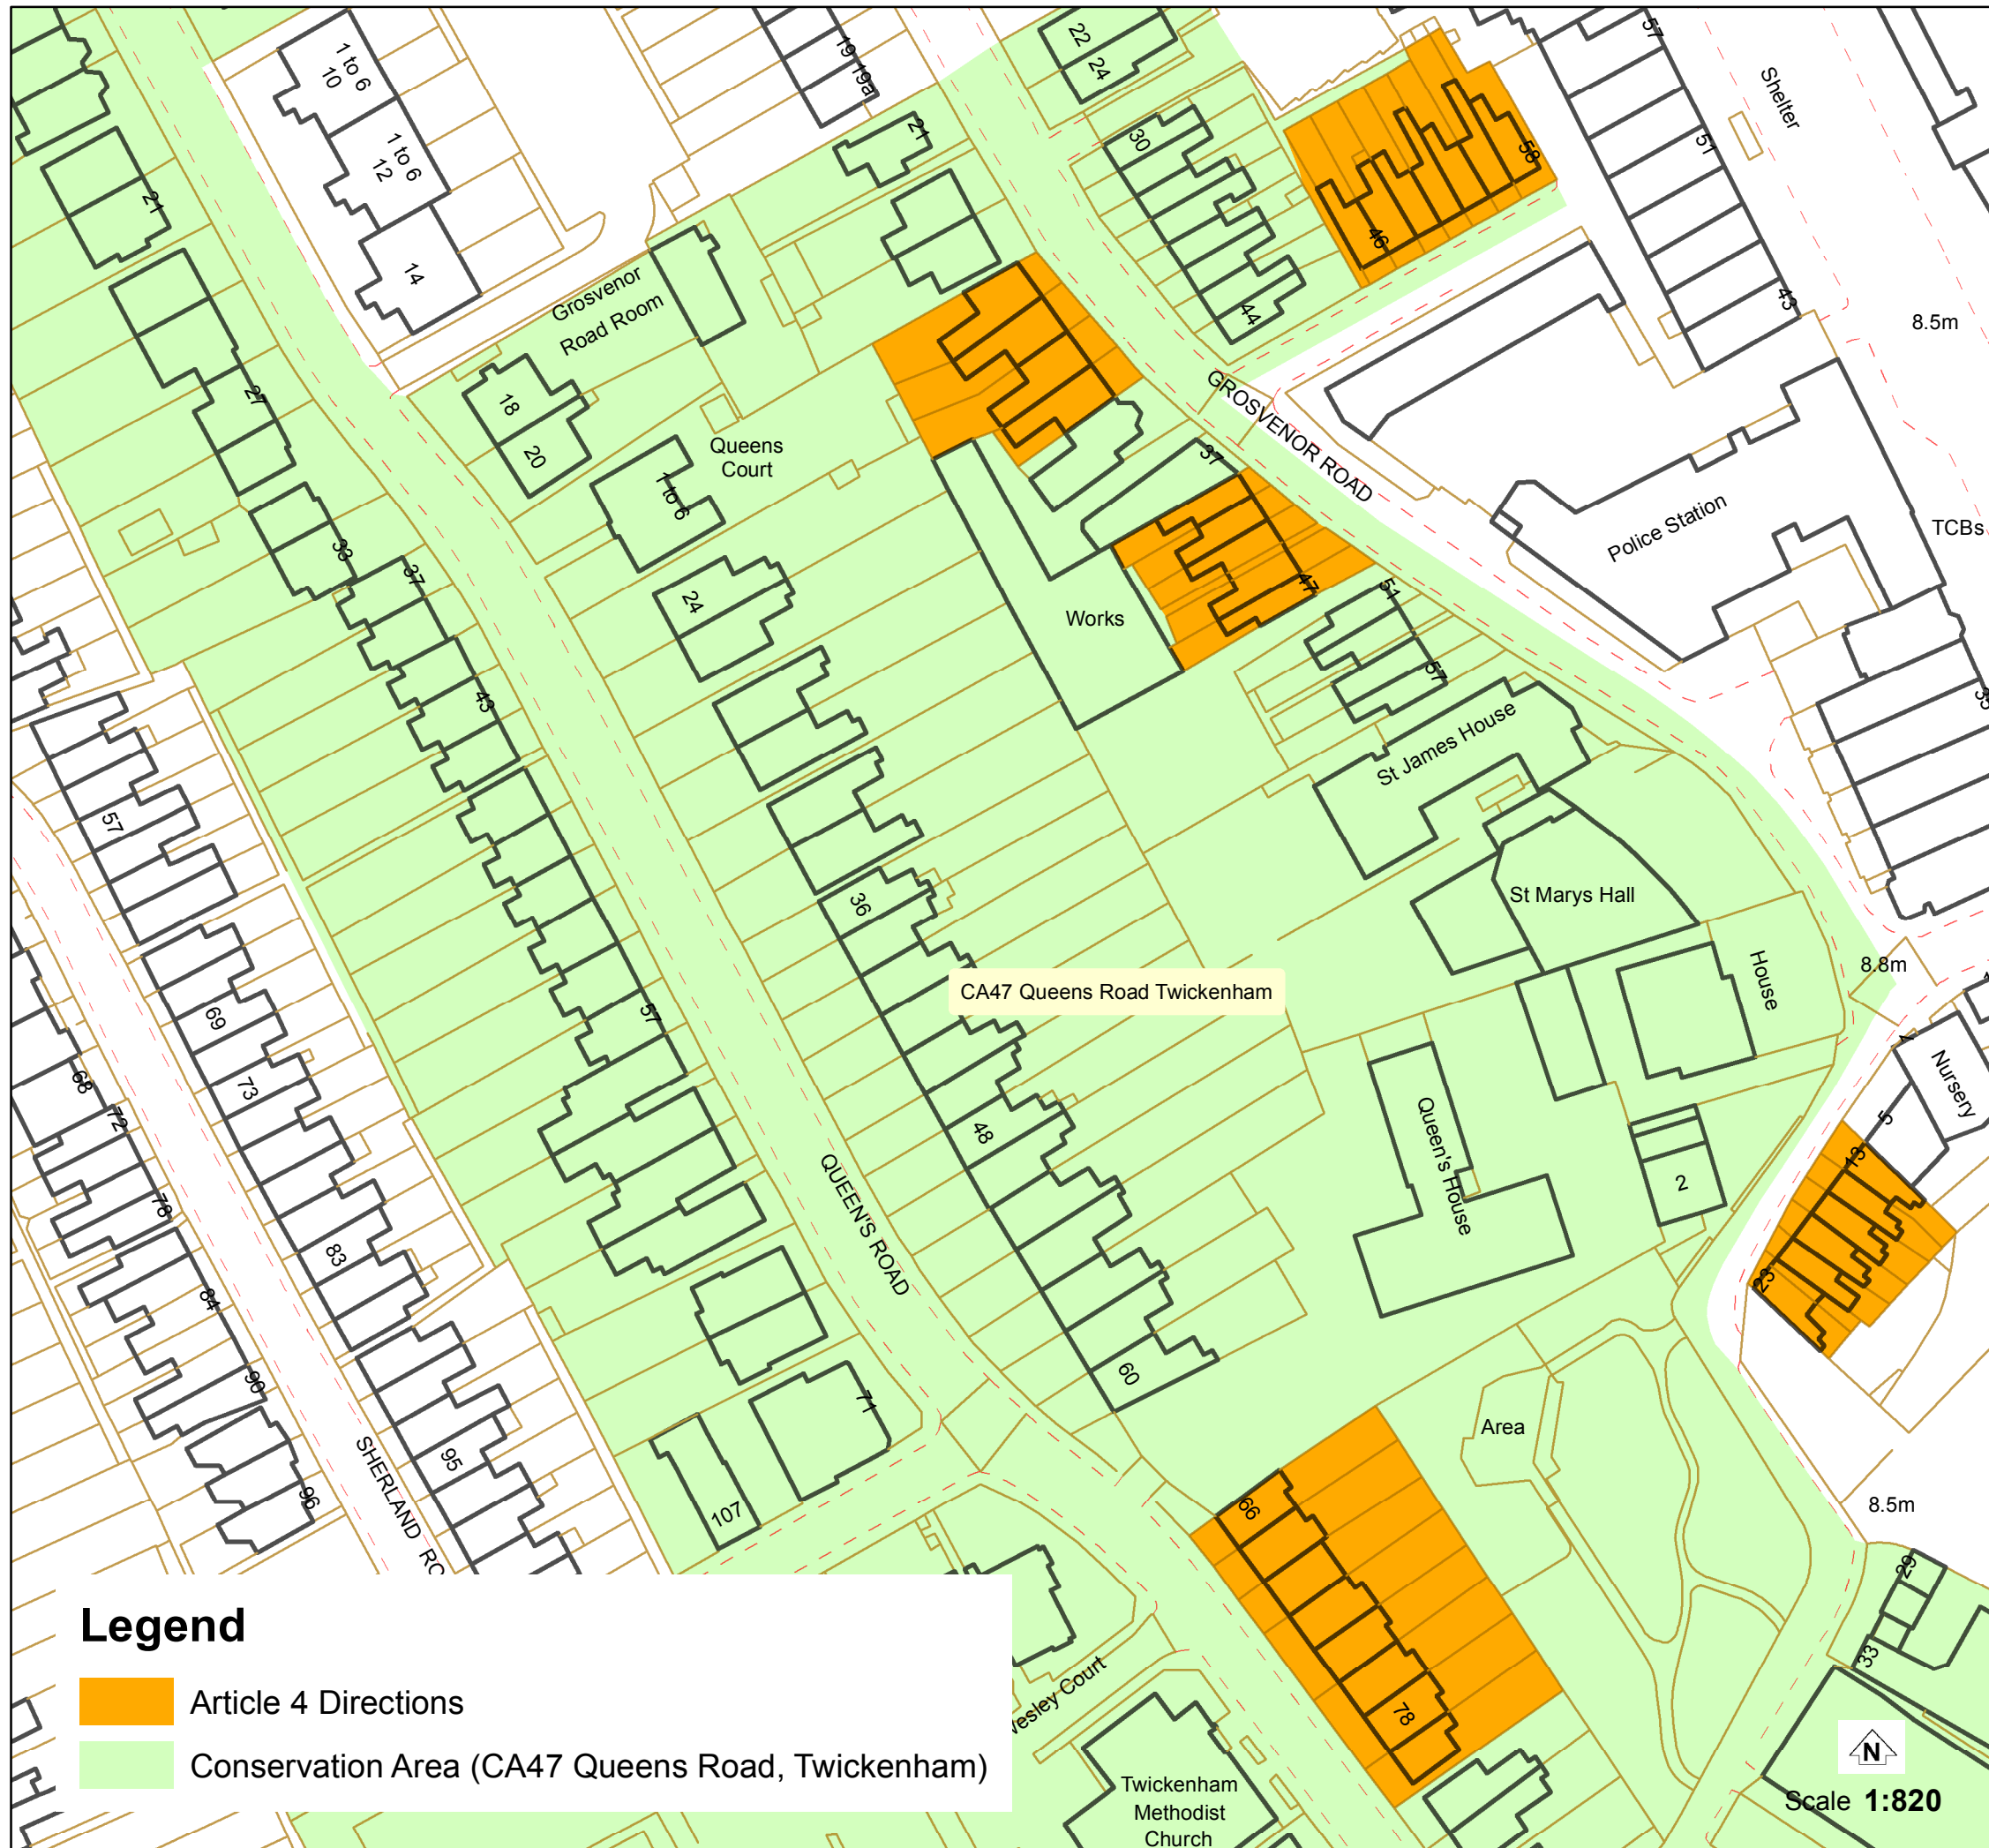

ARTICLE 4 DIRECTIONS CA47 QUEENS ROAD, TWICKENHAM

Effective Date: 23.05.1997

Grosvenor Road 27-33 (odd), 39-47 (odd),
46-58 (even)
Holly Road 13-23 (odd)
Queens Road 66-80 (even)

Legend

- Article 4 Directions
- Conservation Area (CA47 Queens Road, Twickenham)