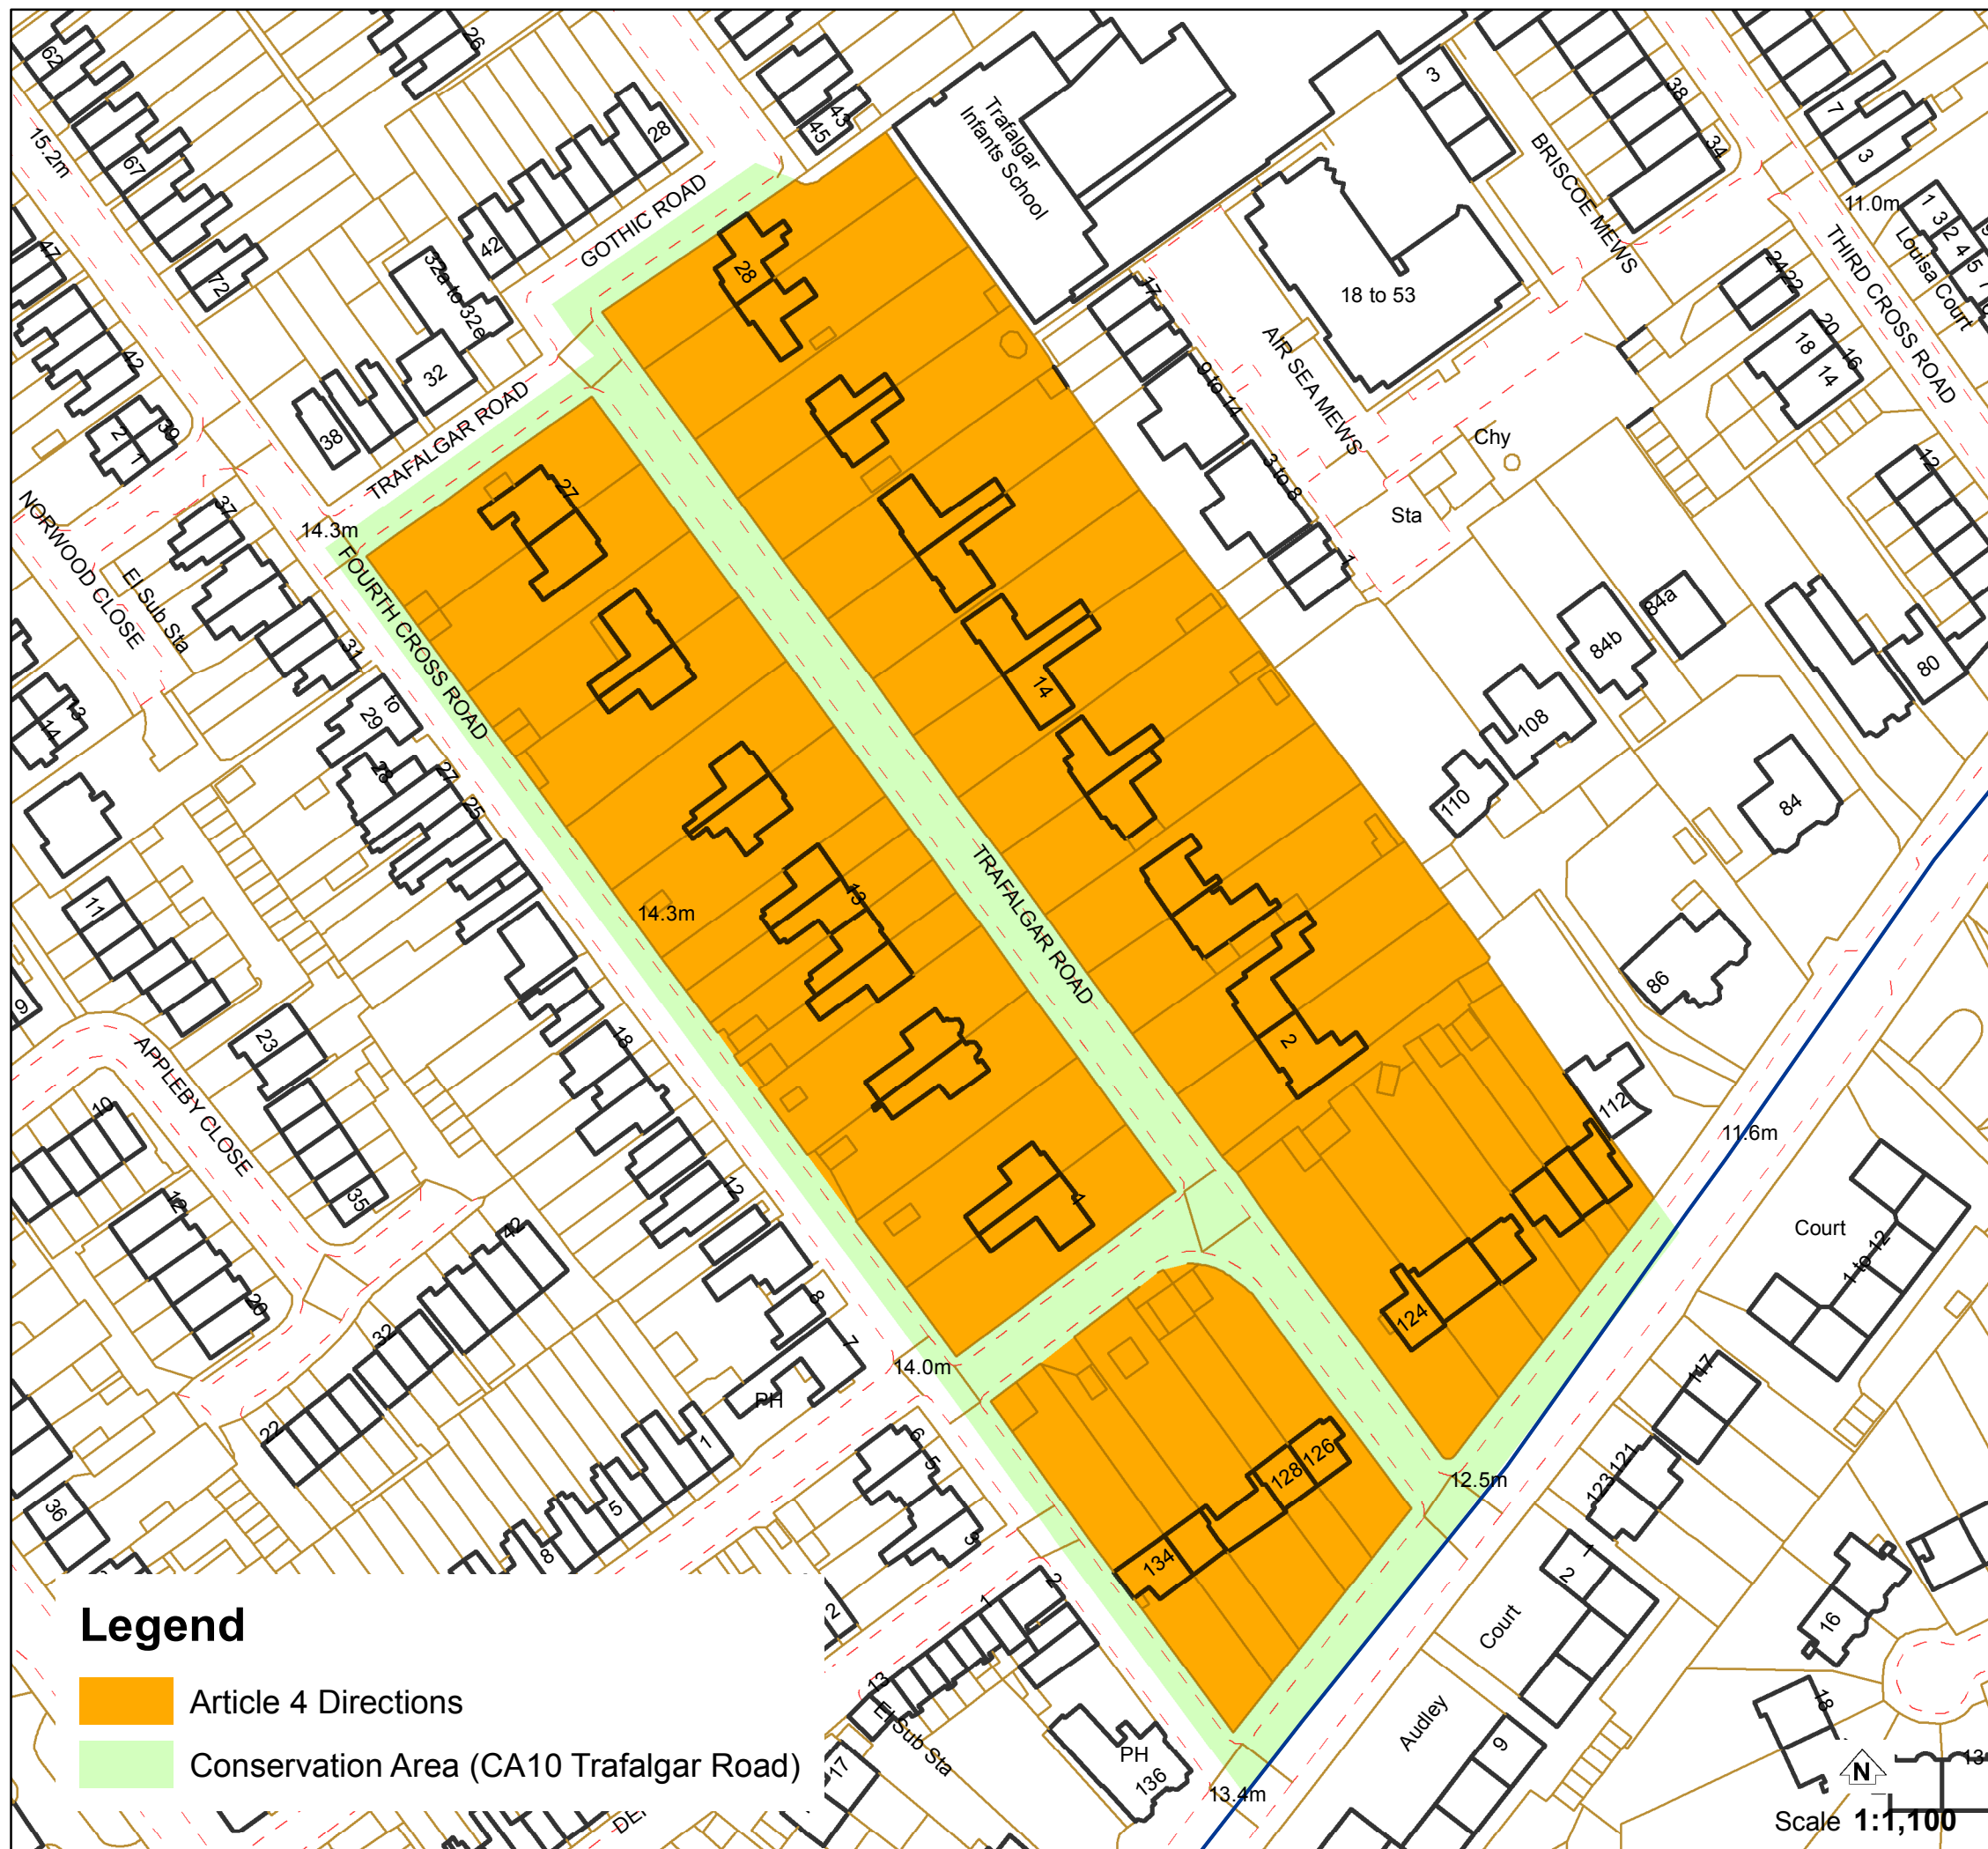

ARTICLE 4 DIRECTIONS CA10 TRAFALGAR ROAD

Effective Date: 02.04.1982

Trafalgar Road 1-28 (incl)
Hampton Road 114-134 (even)

Civic Centre, 44 York Street, Twickenham TW1 3BZ
Tel: 020 8891 1411 Textphone: 020 8891 7120
www.richmond.gov.uk

Printed: 01/12/2015

Produced from our Corporate Geographic Information System
© Crown copyright and database rights 2015
Ordnance Survey 100019441

Scale 1:1,100