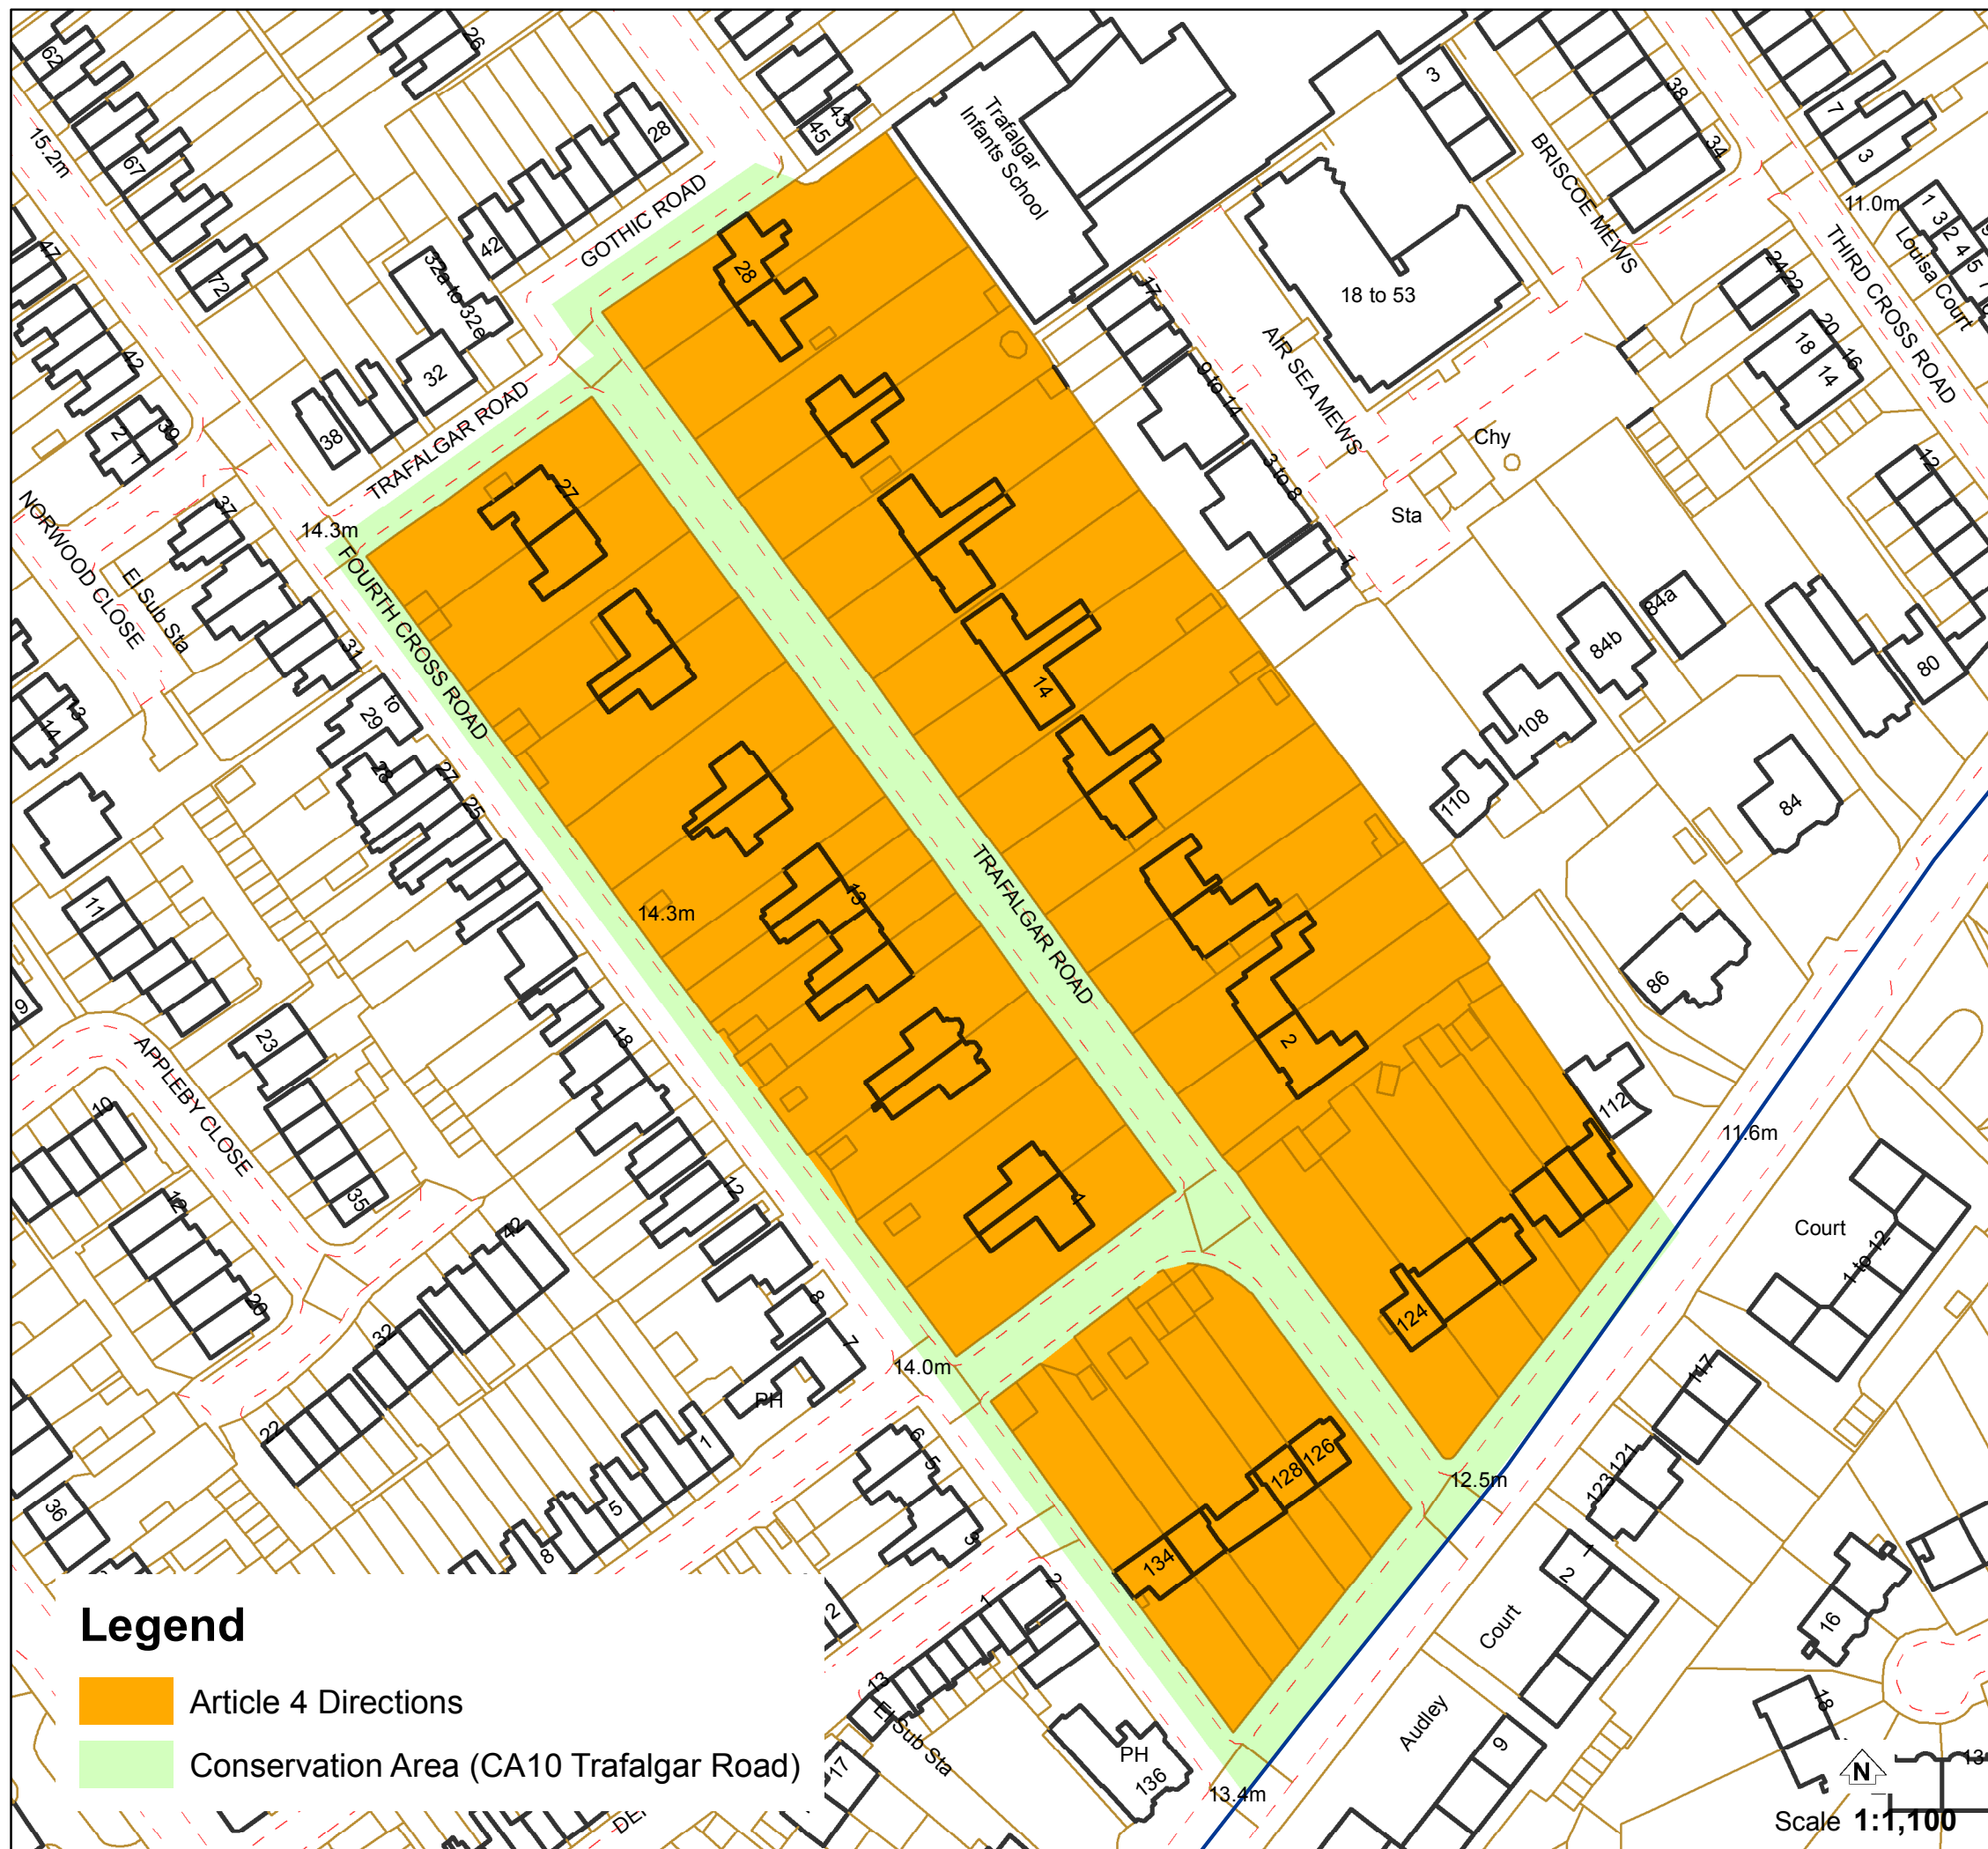

ARTICLE 4 DIRECTIONS CA10 TRAFALGAR ROAD

Effective Date: 02.04.1982

Trafalgar Road 1-28 (incl)
Hampton Road 114-134 (even)

Civic Centre, 44 York Street, Twickenham TW1 3BZ
Tel: 020 8891 1411 Textphone: 020 8891 7120
www.richmond.gov.uk

Printed: 01/12/2015

Produced from our Corporate Geographic Information System
© Crown copyright and database rights 2015
Ordnance Survey 100019441