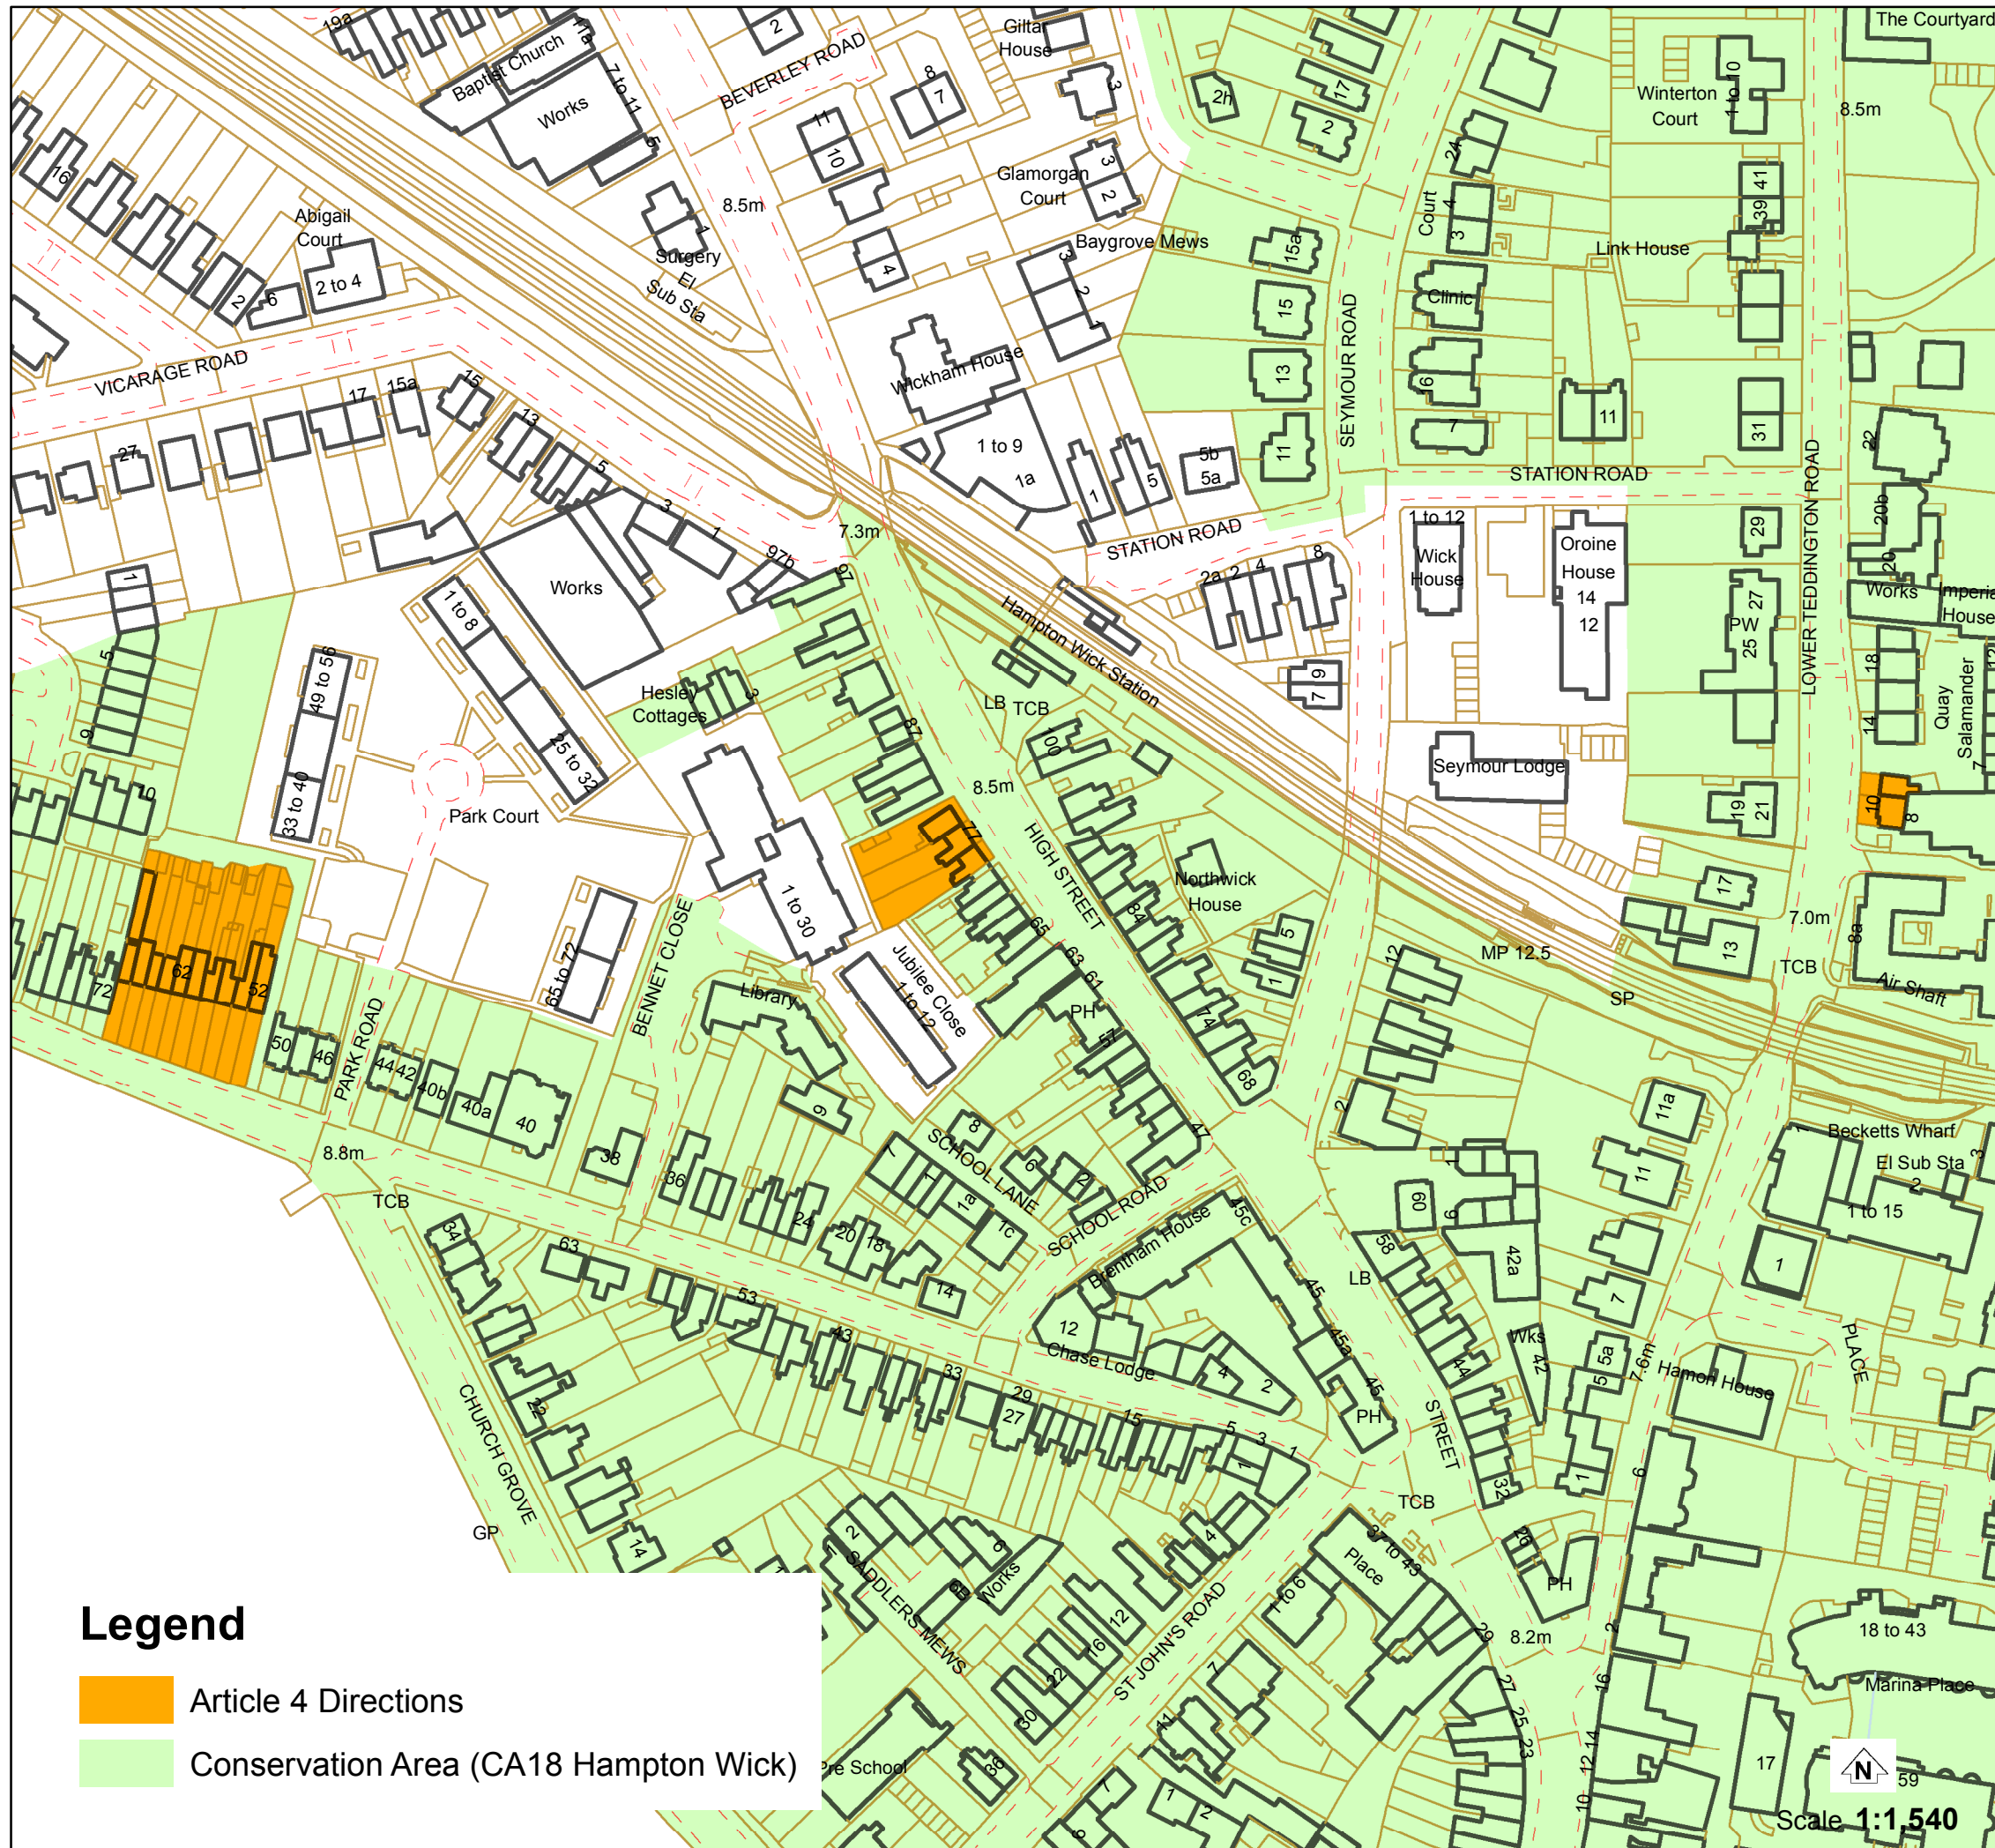

ARTICLE 4 DIRECTIONS CA18 HAMPTON WICK

Effective Date: 12.03.1996

High Street 75-79 (odd)
Lower Teddington Road 10 & 12
Park Road 52-70 (even)

Civic Centre, 44 York Street, Twickenham TW1 3BZ
Tel: 020 8891 1411 Textphone: 020 8891 7120
www.richmond.gov.uk

Printed: 01/12/2015

Produced from our Corporate Geographic Information System
© Crown copyright and database rights 2015
Ordnance Survey 100019441