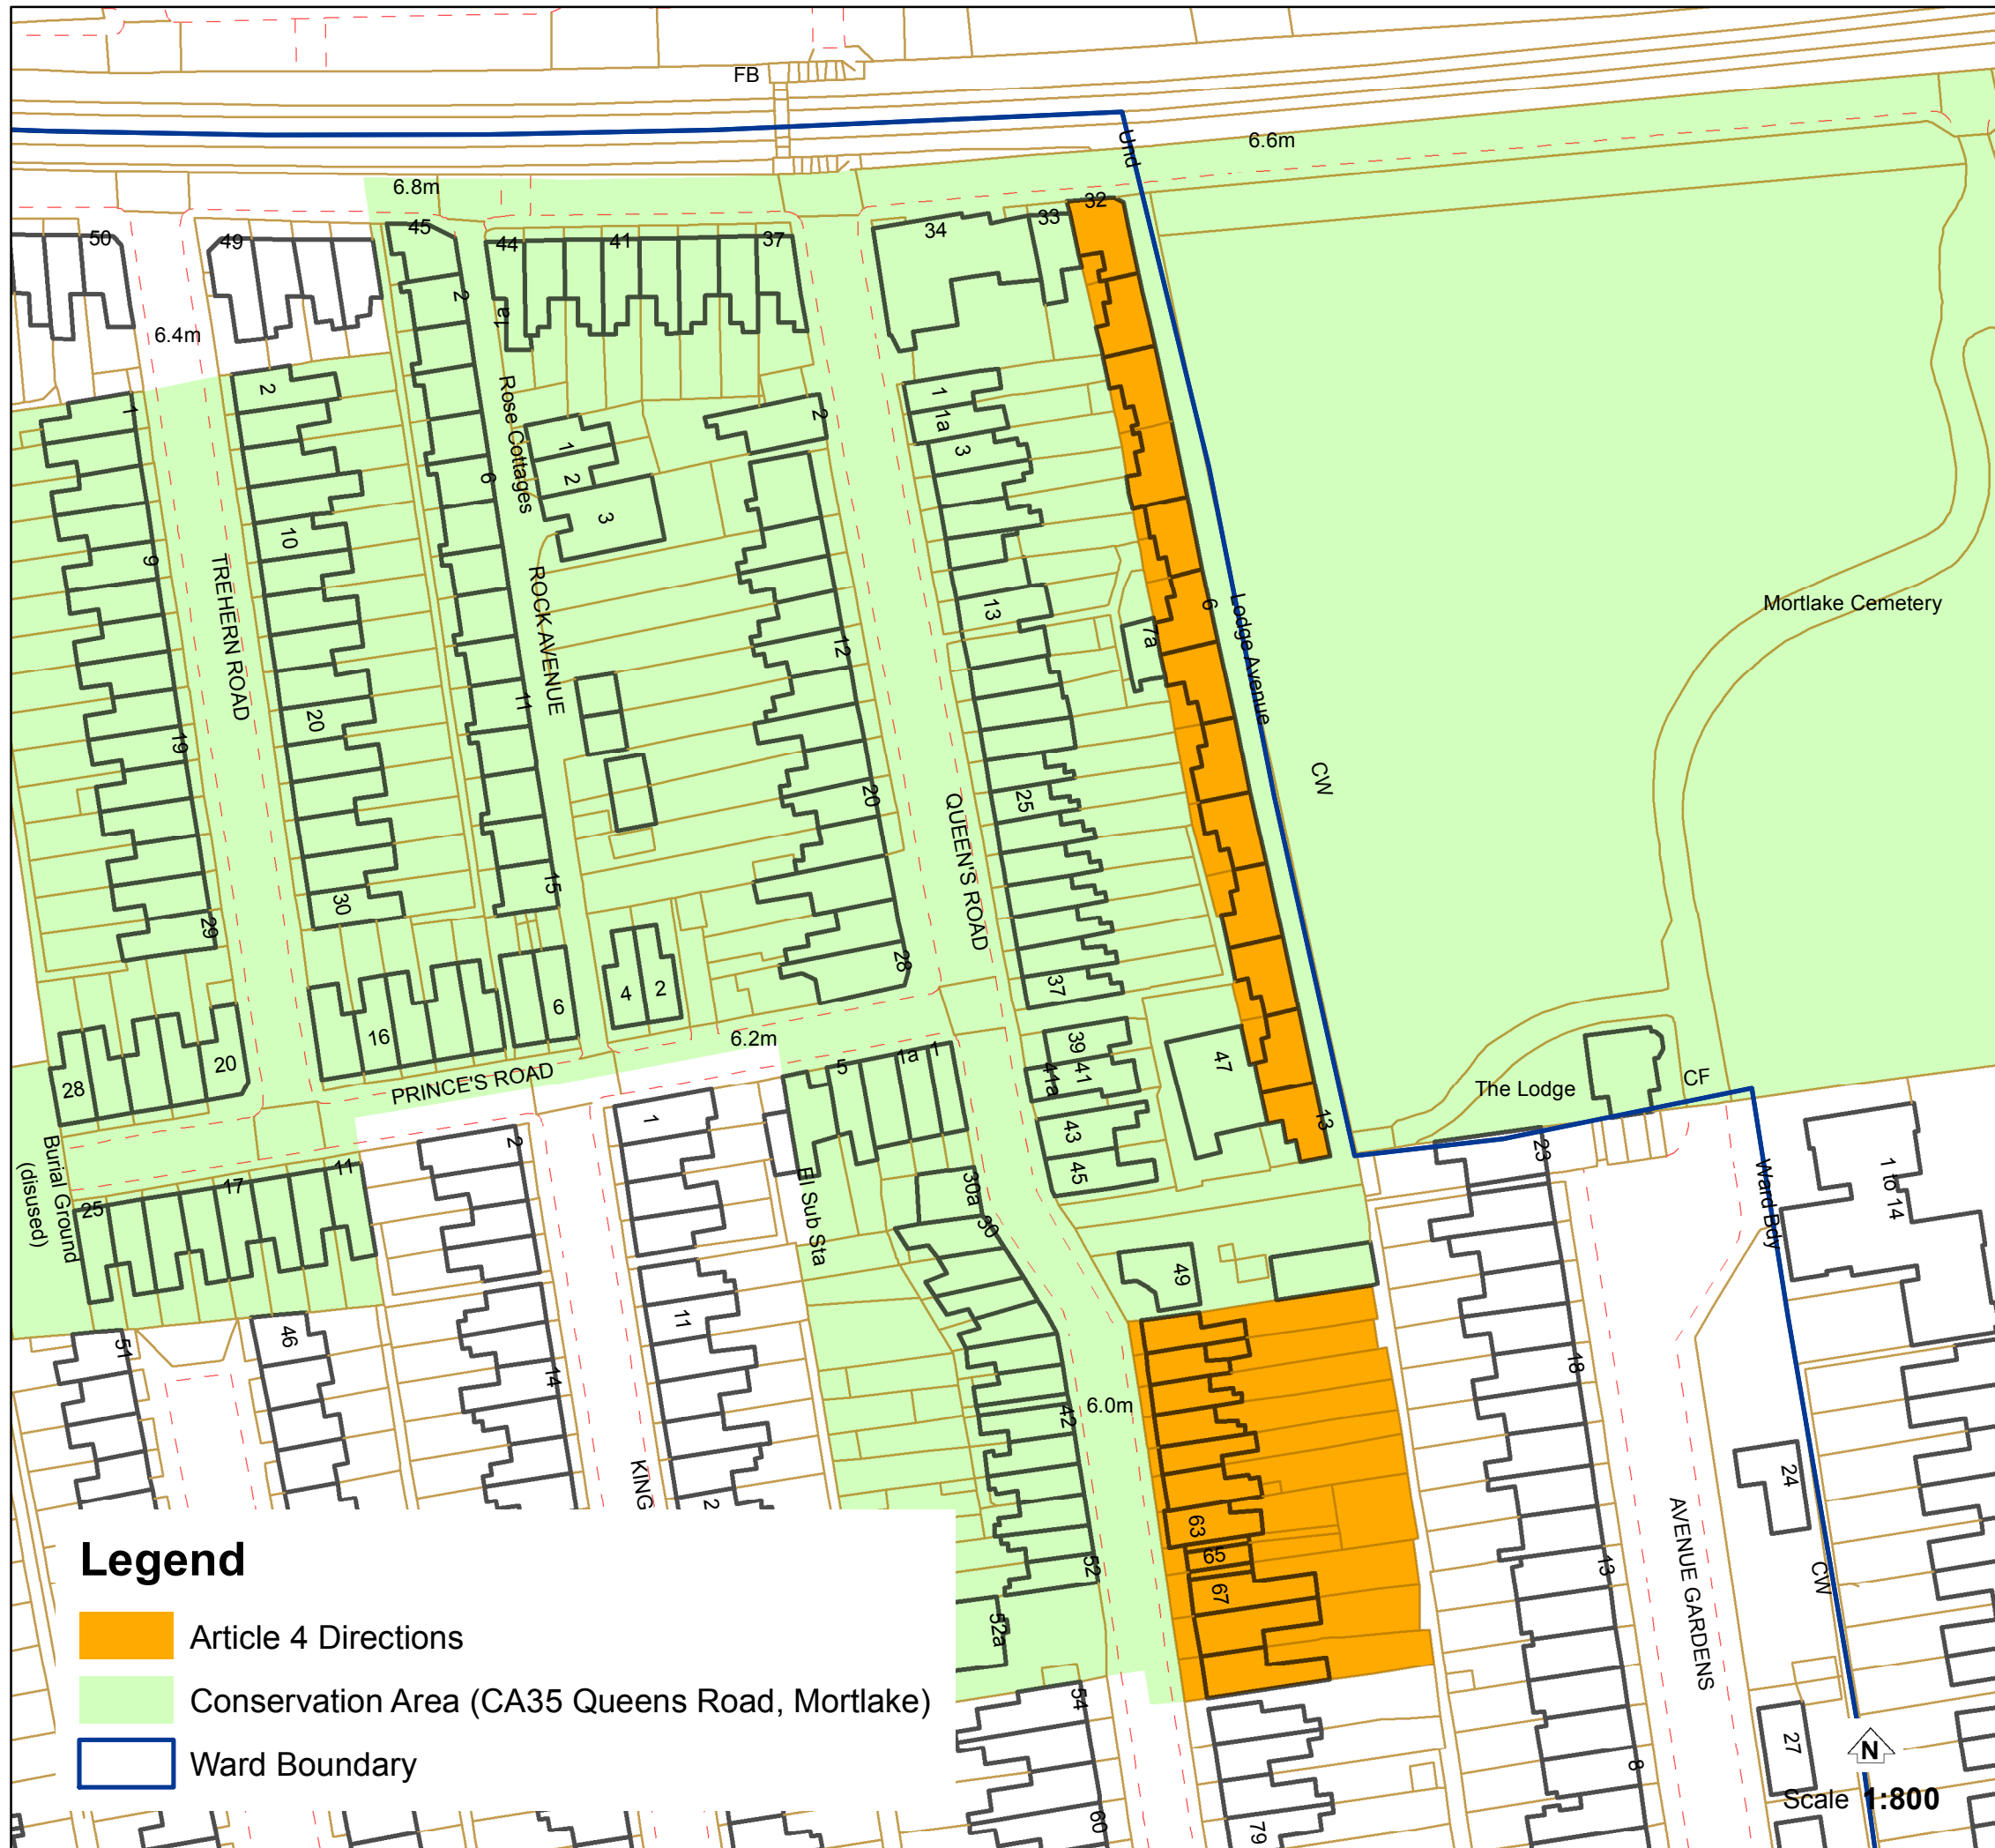

ARTICLE 4 DIRECTIONS CA35 QUEENS ROAD, MORTLAKE

Effective Date: 08.05.1998

Lodge Avenue 2-13 (incl)
South Worple Way 32 only
Queens Road 51-71 (odd)

Legend

- Article 4 Directions
- Conservation Area (CA35 Queens Road, Mortlake)
- Ward Boundary