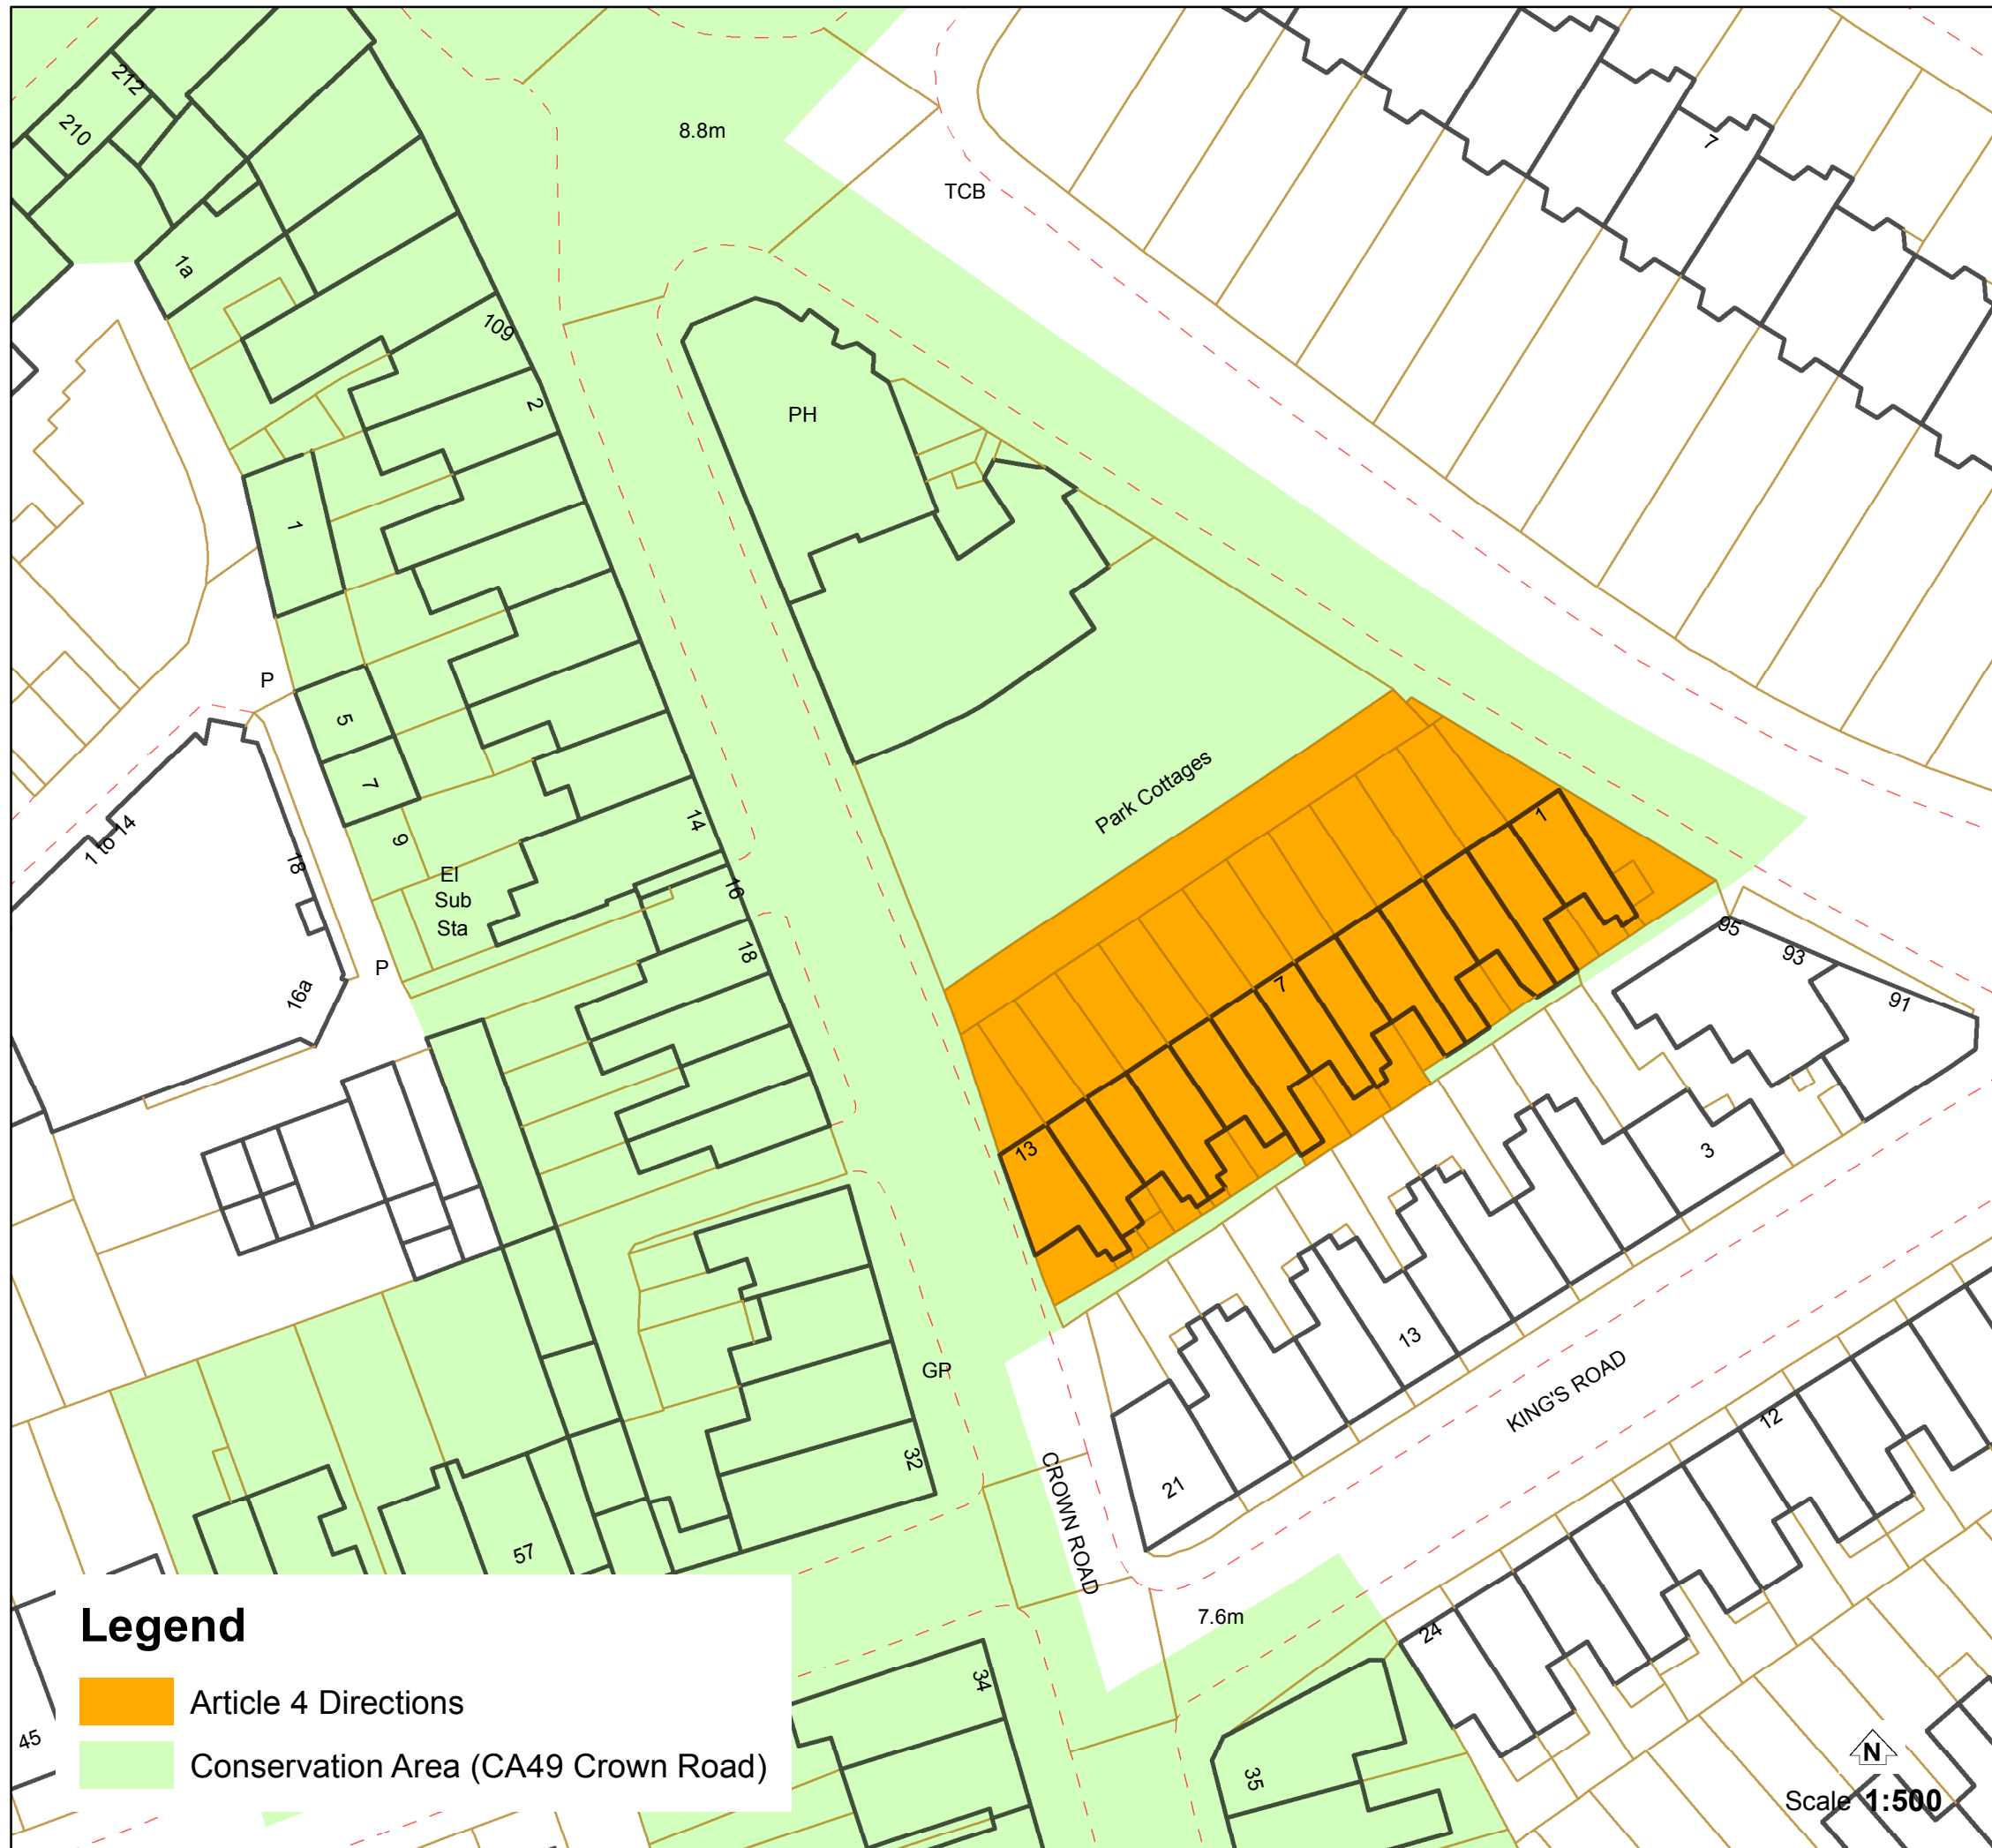

# ARTICLE 4 DIRECTIONS CA49 CROWN ROAD

**Effective Date: 12.03.1996**

Park Cottages 1-13 (incl)

Civic Centre, 44 York Street, Twickenham TW1 3BZ  
Tel: 020 8891 1411 Textphone: 020 8891 7120  
[www.richmond.gov.uk](http://www.richmond.gov.uk)

Printed: 01/12/2015

Produced from our Corporate Geographic Information System  
© Crown copyright and database rights 2015  
Ordnance Survey 100019441