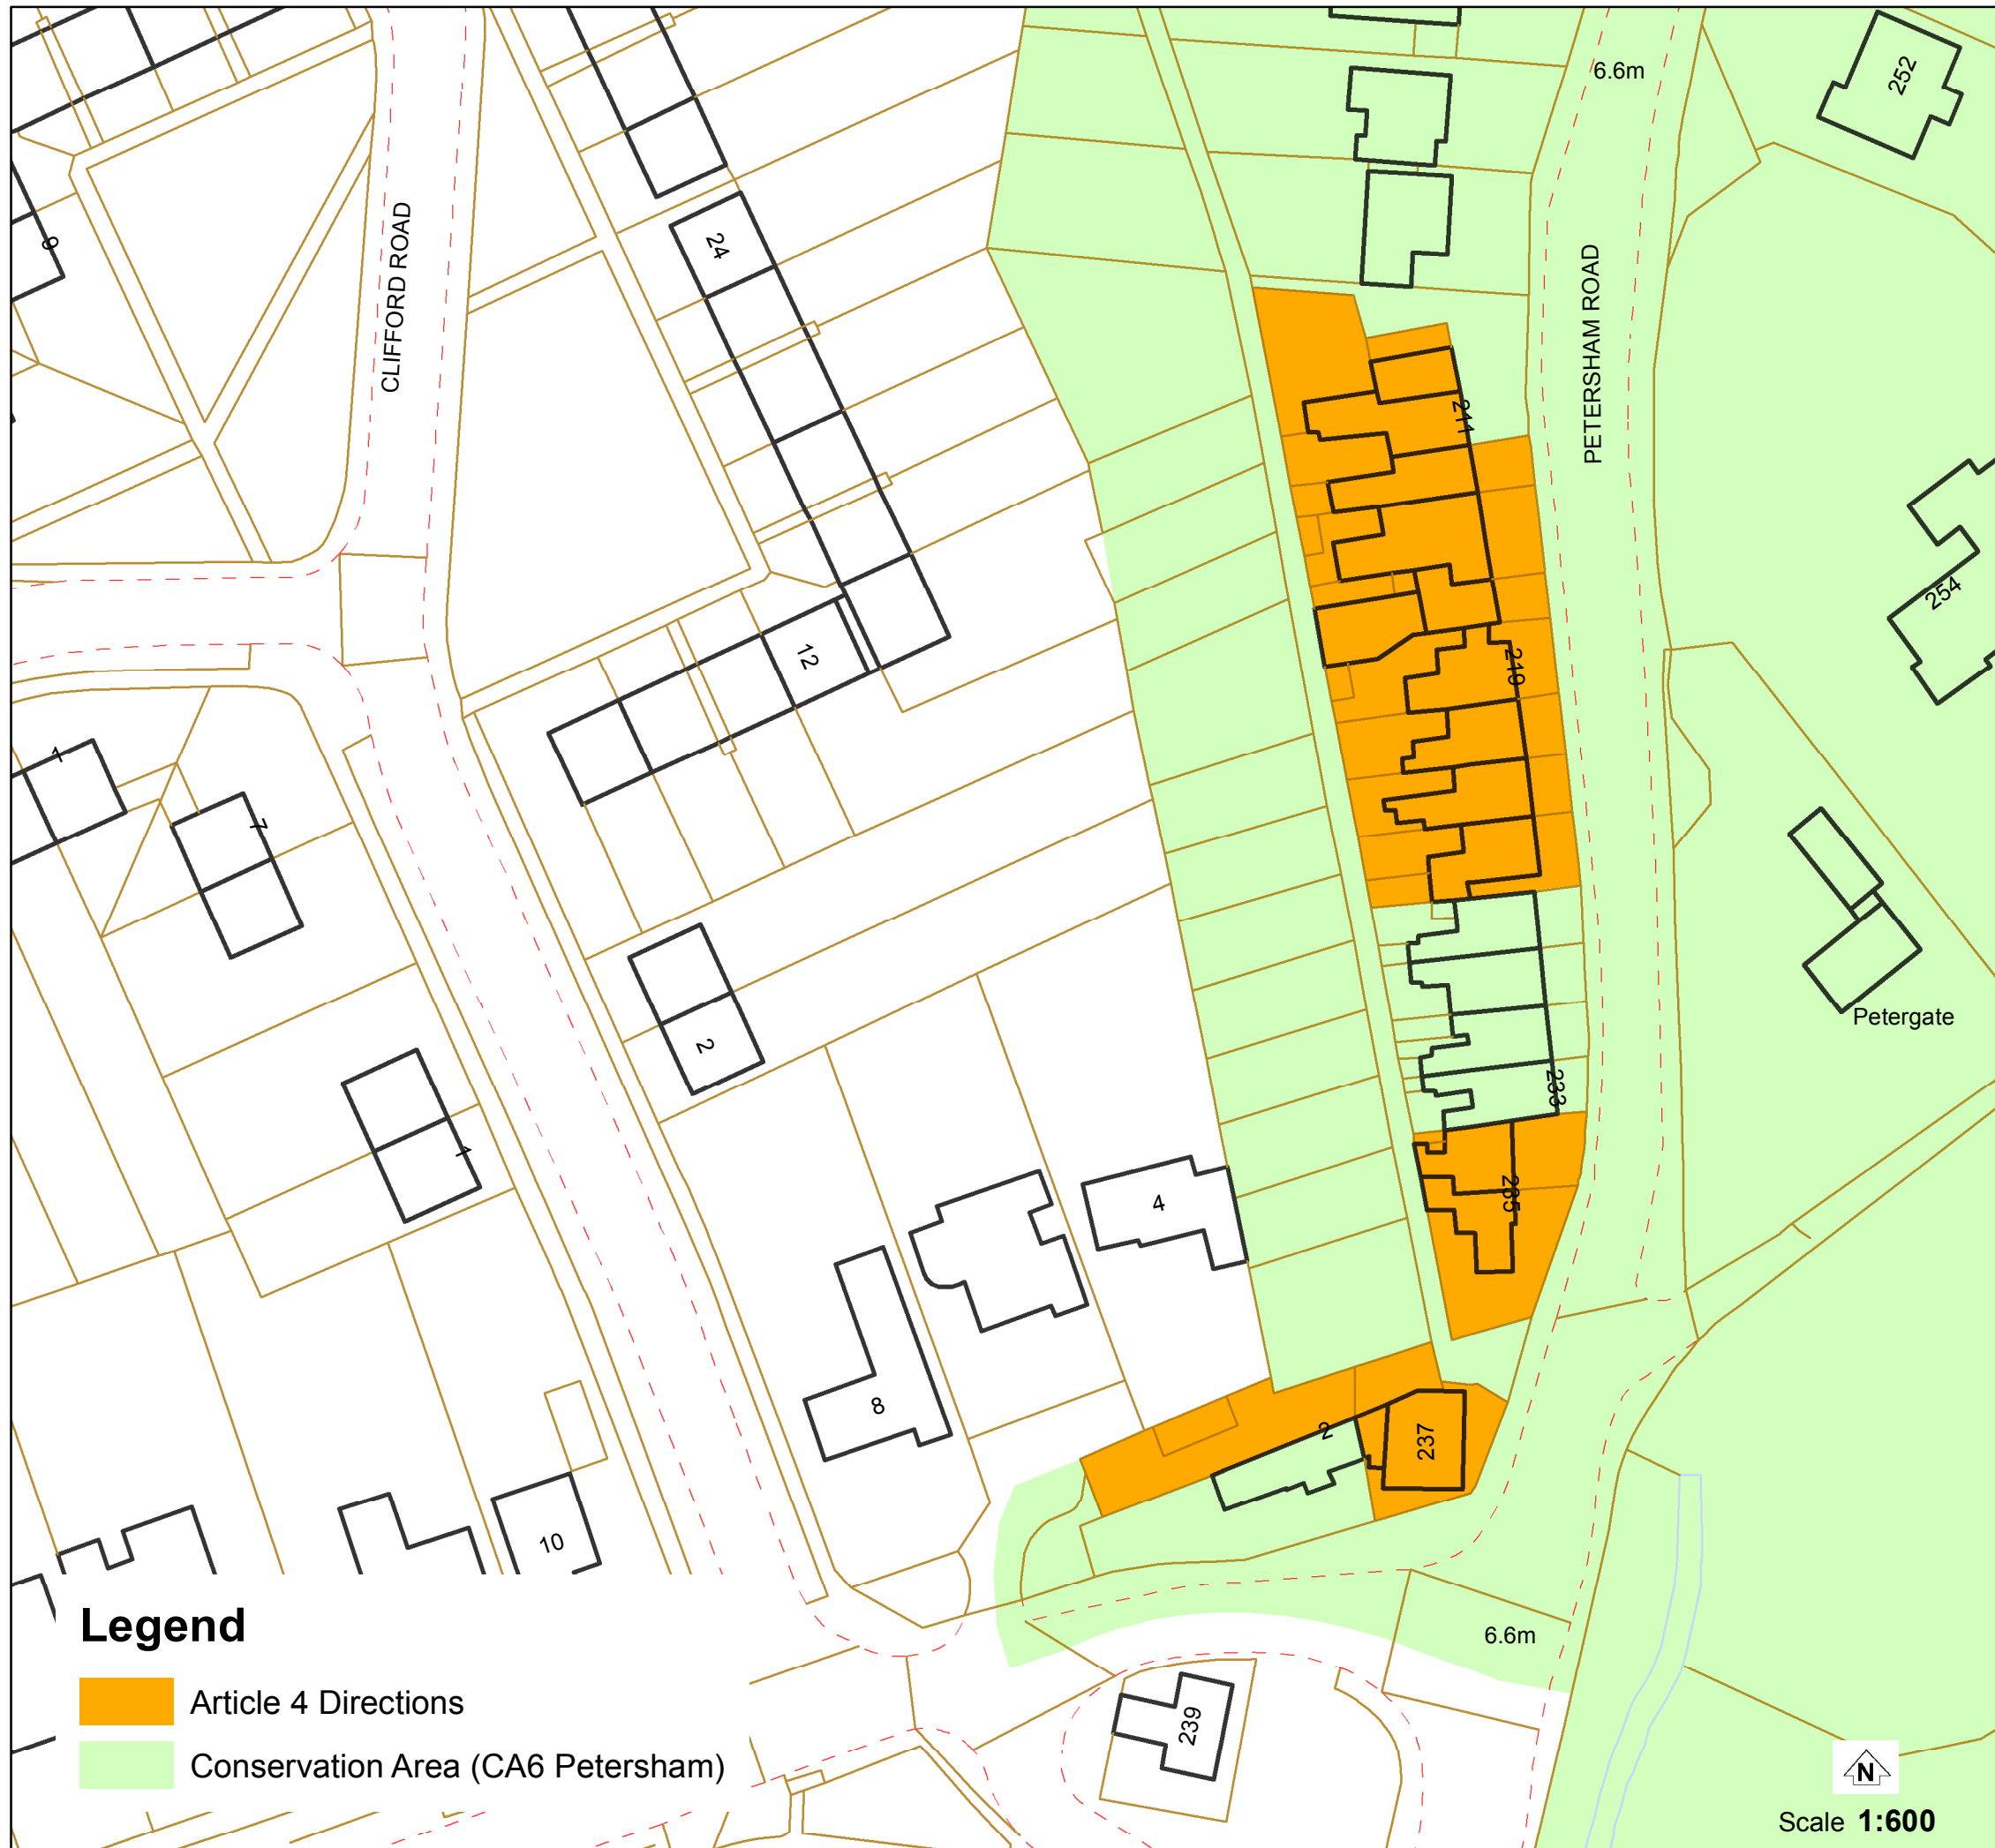

ARTICLE 4 DIRECTIONS CA6 PETERSHAM

Effective Date: 07.02.2008

Petersham Road 209-225 (odd),
235 & 237

Legend

-  Article 4 Directions
-  Conservation Area (CA6 Petersham)

Civic Centre, 44 York Street, Twickenham TW1 3BZ
Tel: 020 8891 1411 Textphone: 020 8891 7120
www.richmond.gov.uk

Printed: 01/12/2015

Produced from our Corporate Geographic Information System
© Crown copyright and database rights 2015
Ordnance Survey 100019441