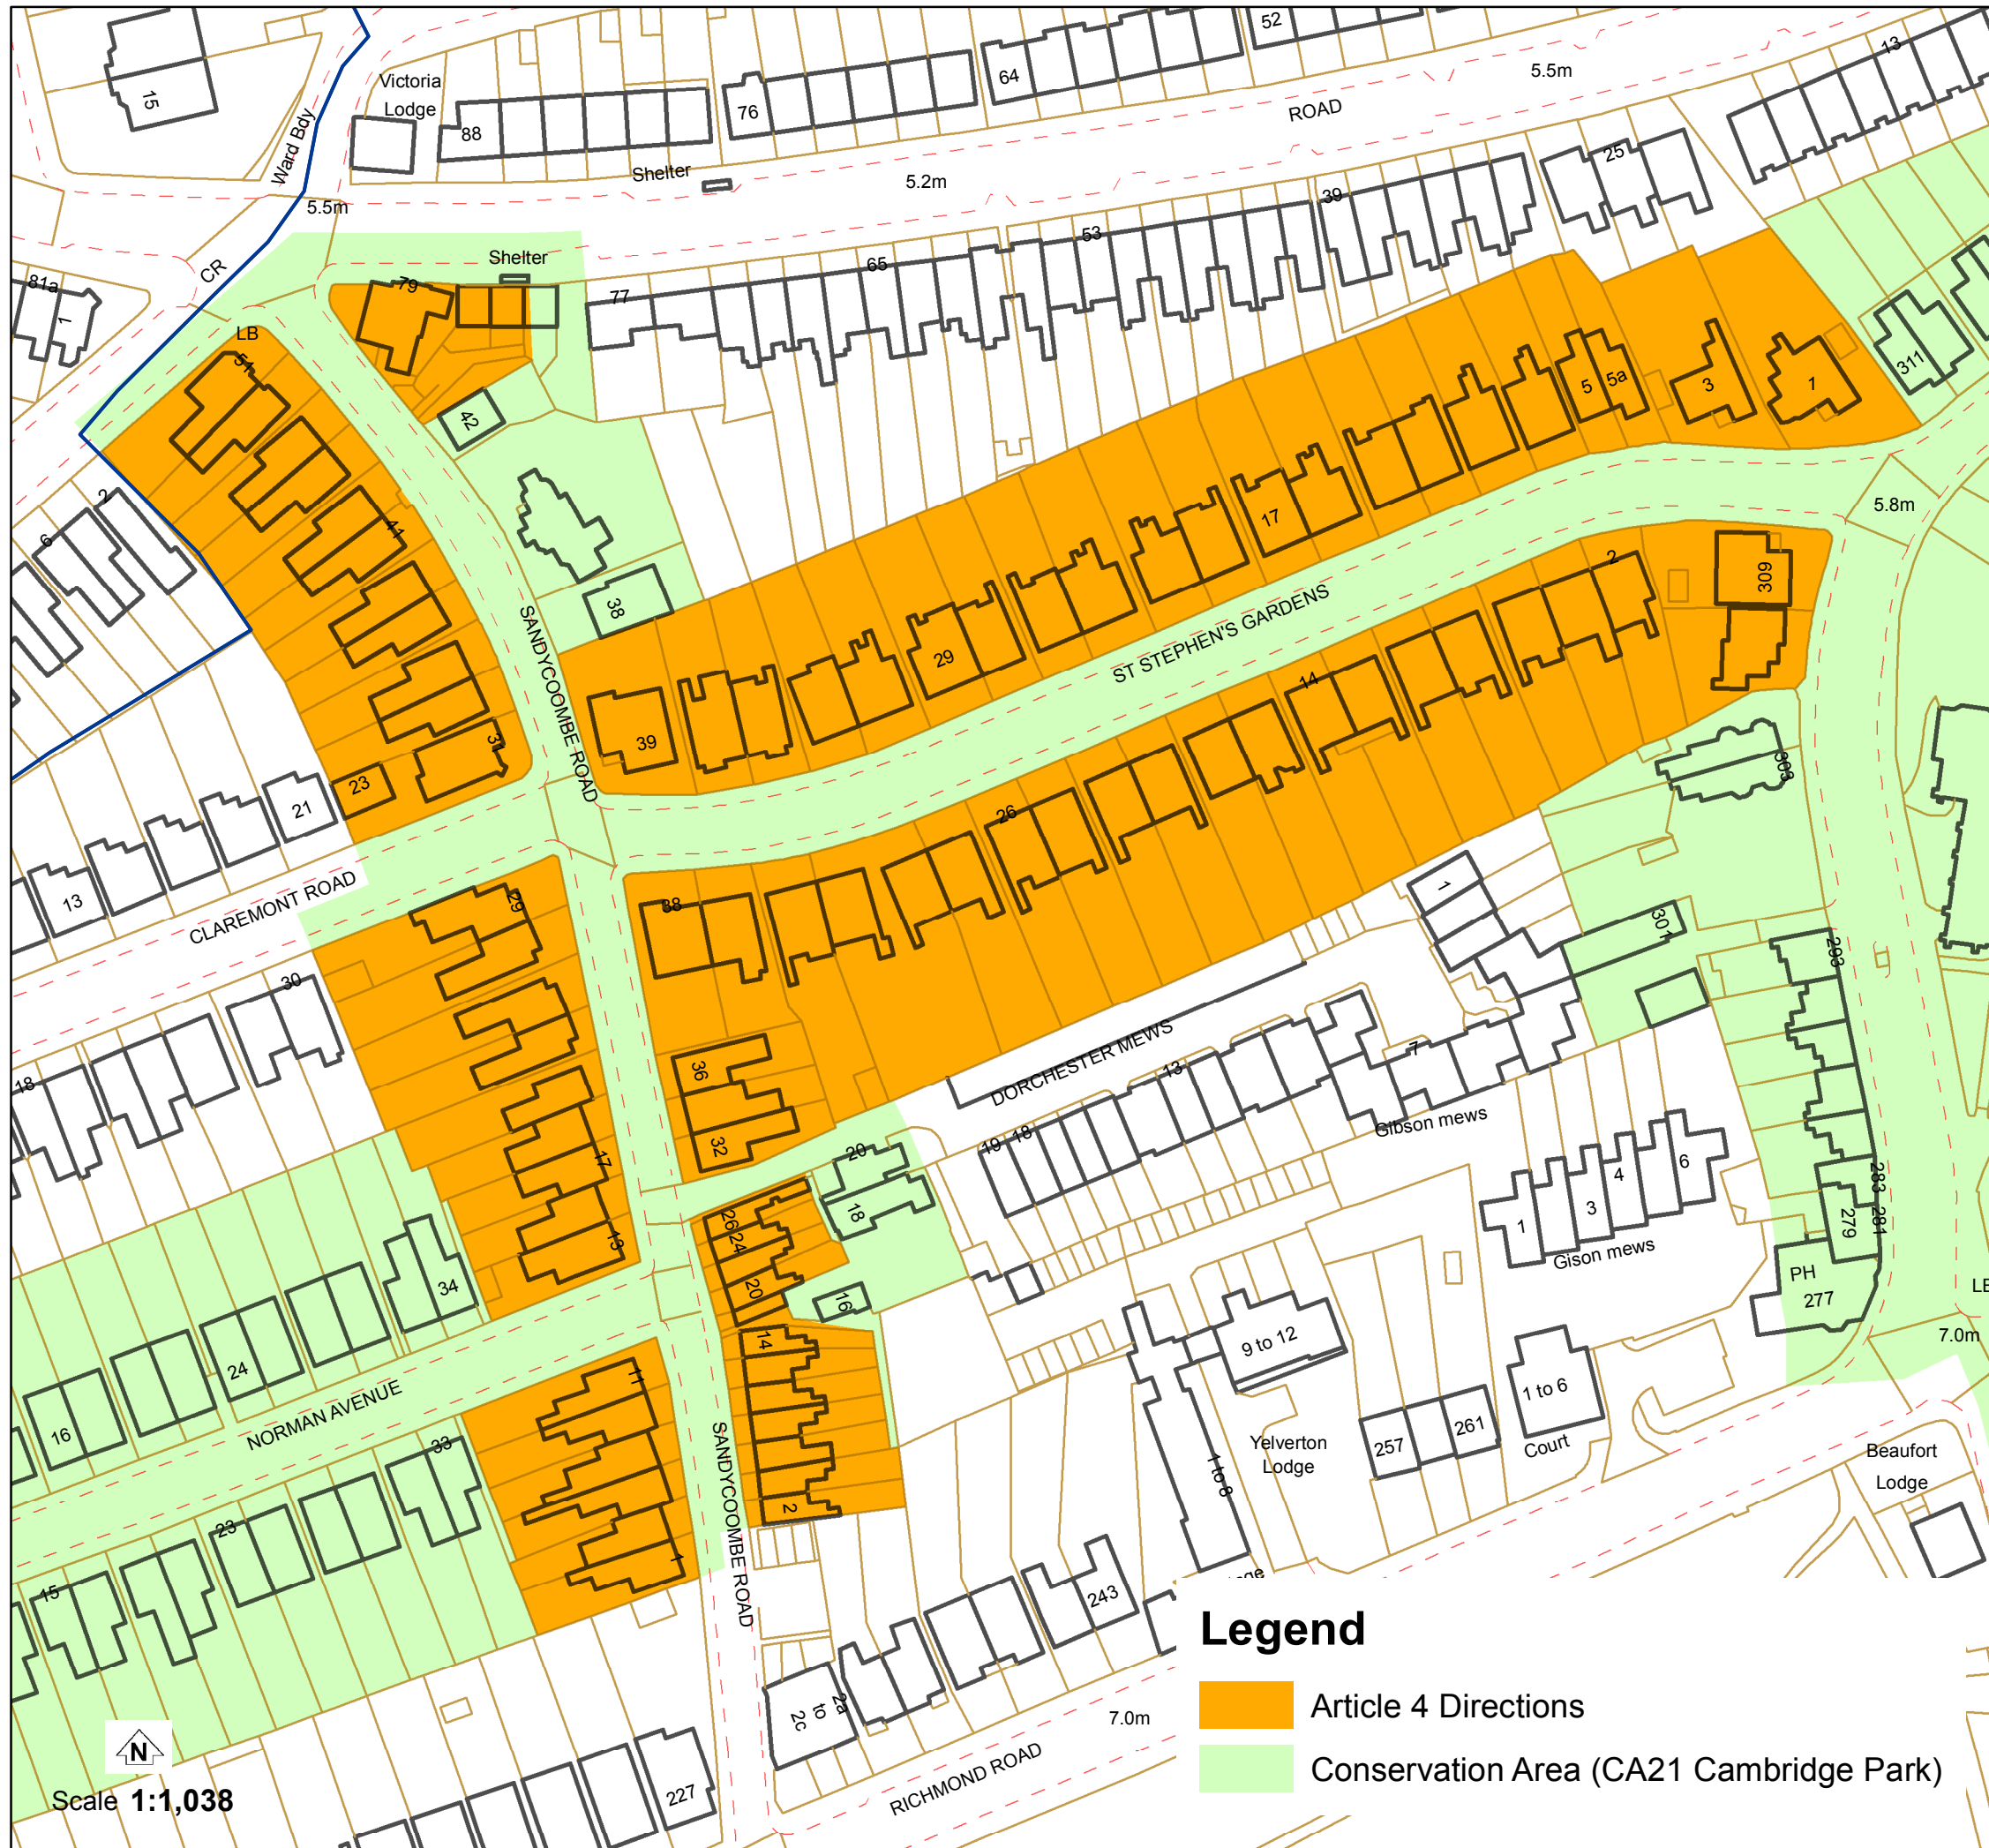

ARTICLE 4 DIRECTIONS CA21 CAMBRIDGE PARK

Effective Date: 12.06.2000

St Margarets Road 79
 Richmond Road 307 & 309
 Sandycombe Road 1-15 (incl),
 17, 19, 20-37 (incl), 39-51 (odd)
 St Stephen's Gardens 1-39 (incl)