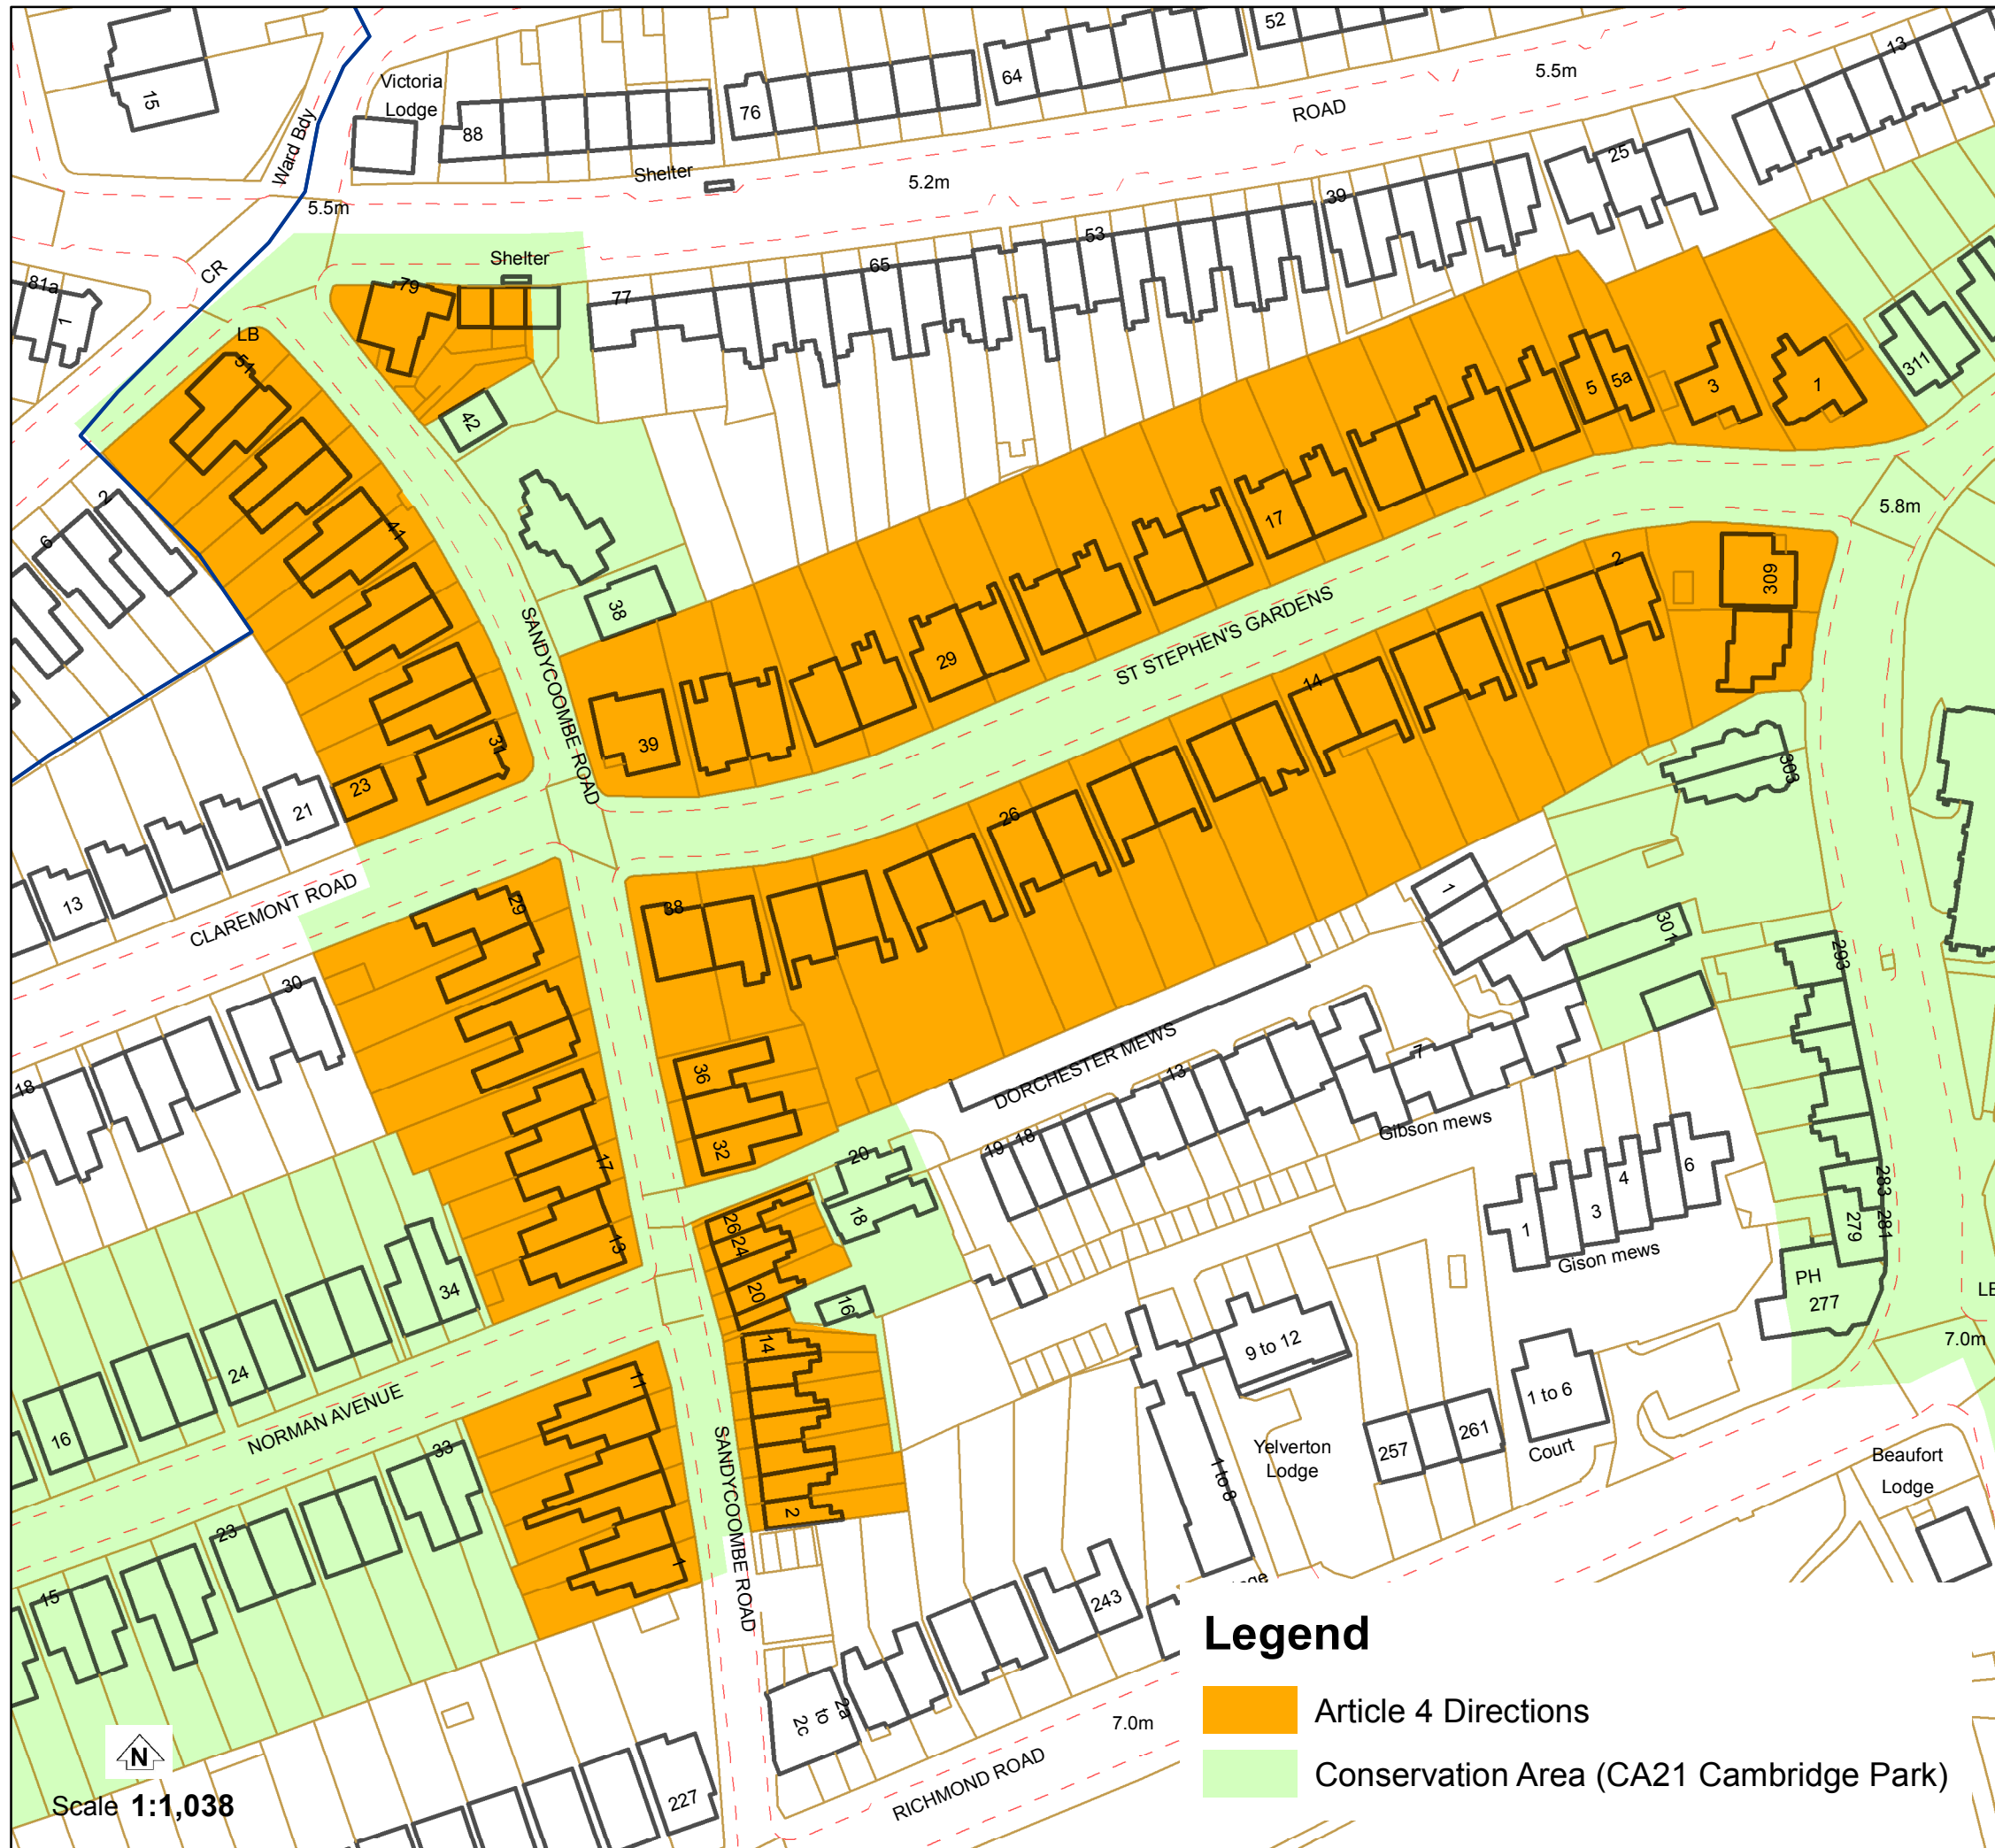

ARTICLE 4 DIRECTIONS CA21 CAMBRIDGE PARK

Effective Date: 12.06.2000

St Margarets Road 79
Richmond Road 307 & 309
Sandycombe Road 1-15 (incl),
17, 19, 20-37 (incl), 39-51 (odd)
St Stephen's Gardens 1-39 (incl)