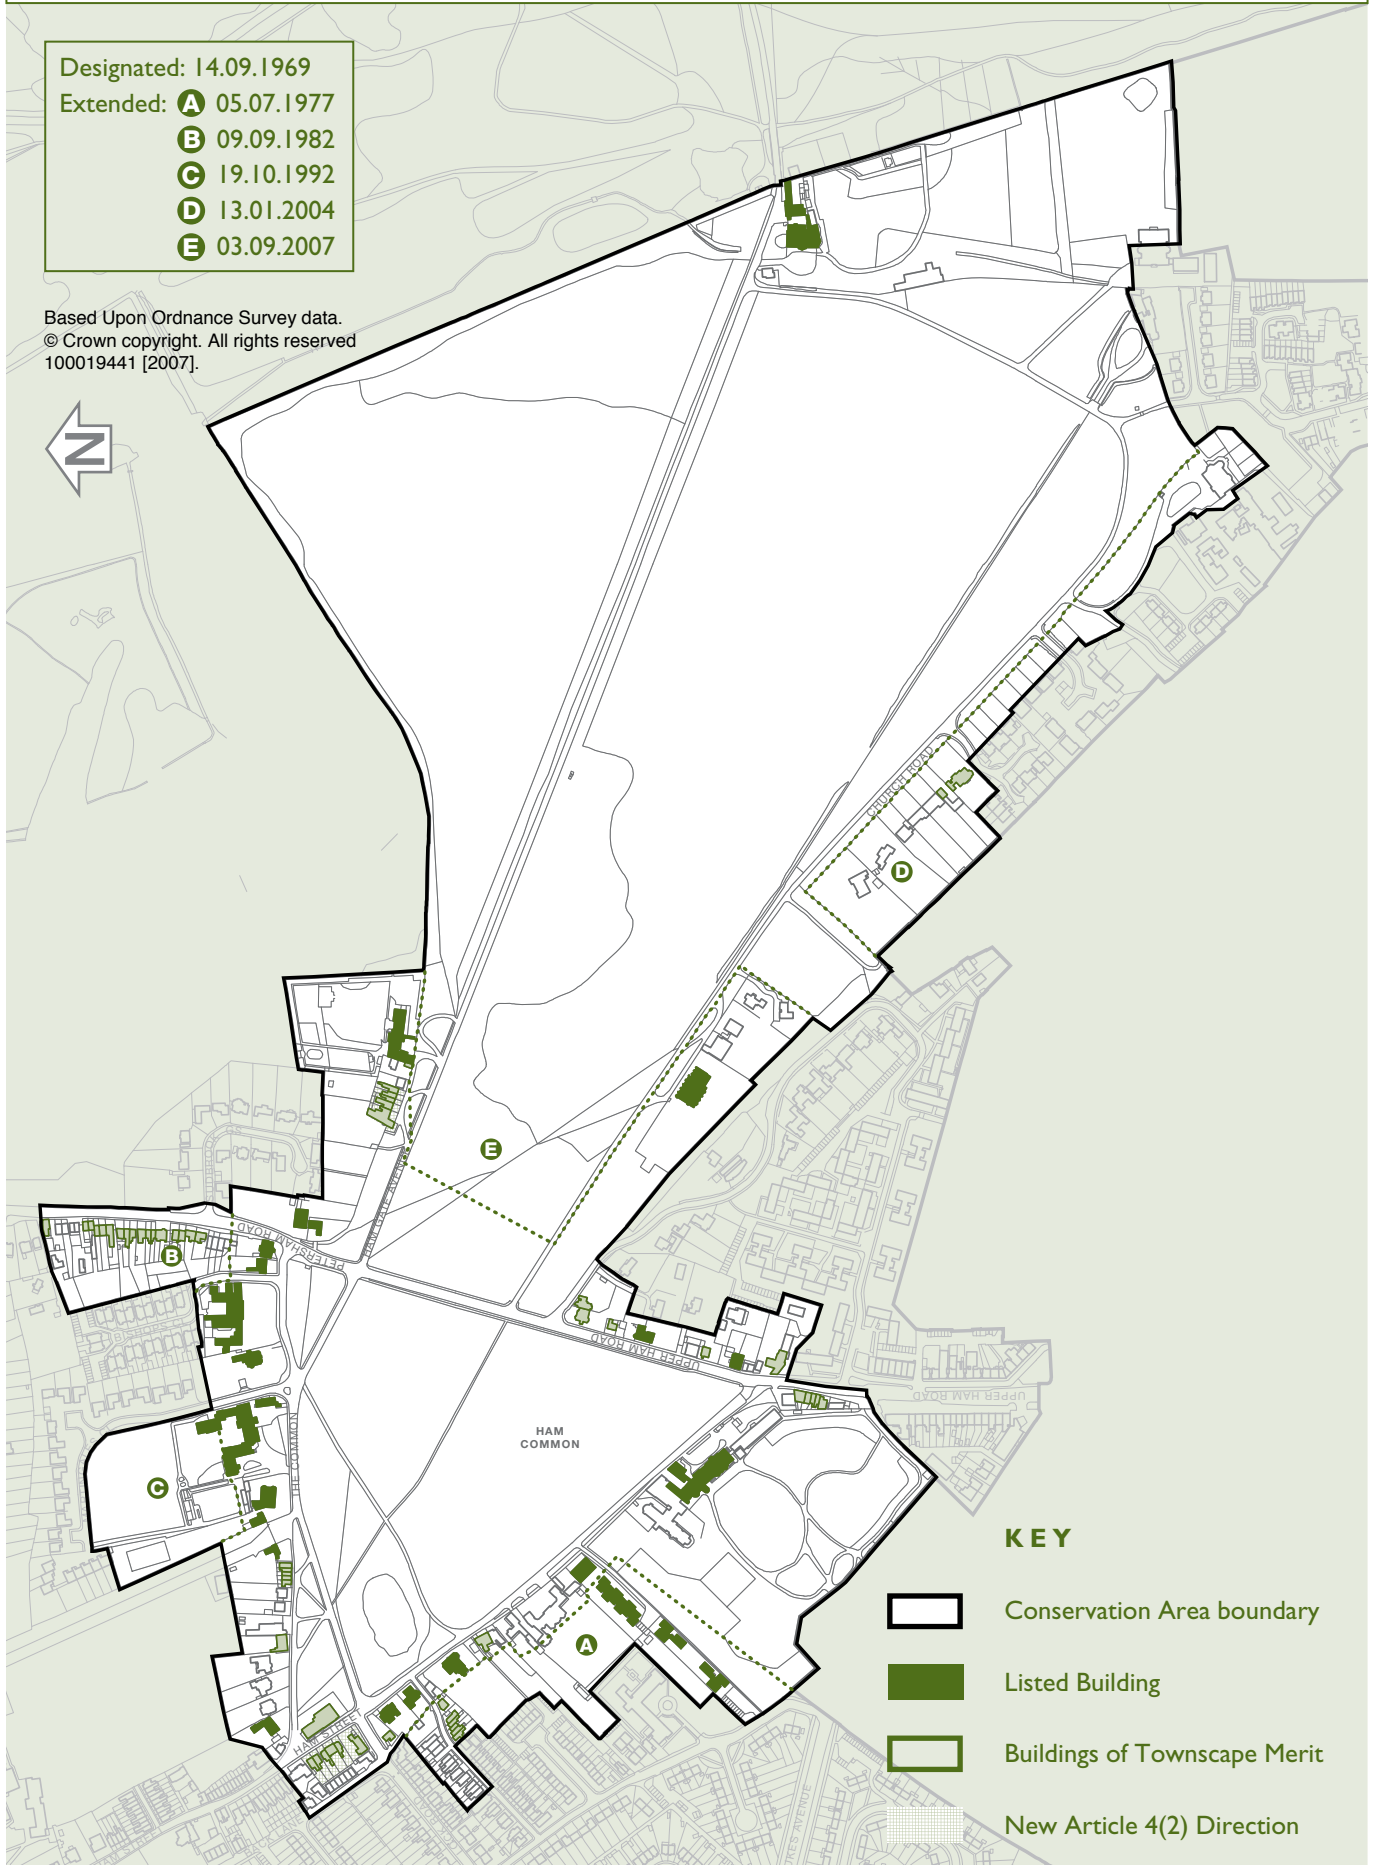

HAM COMMON CONSERVATION AREA NO.7

Designated: 14.09.1969
 Extended: **A** 05.07.1977
 B 09.09.1982
 C 19.10.1992
 D 13.01.2004
 E 03.09.2007

Based Upon Ordnance Survey data.
 © Crown copyright. All rights reserved
 100019441 [2007].

KEY

-  Conservation Area boundary
-  Listed Building
-  Buildings of Townscape Merit
-  New Article 4(2) Direction