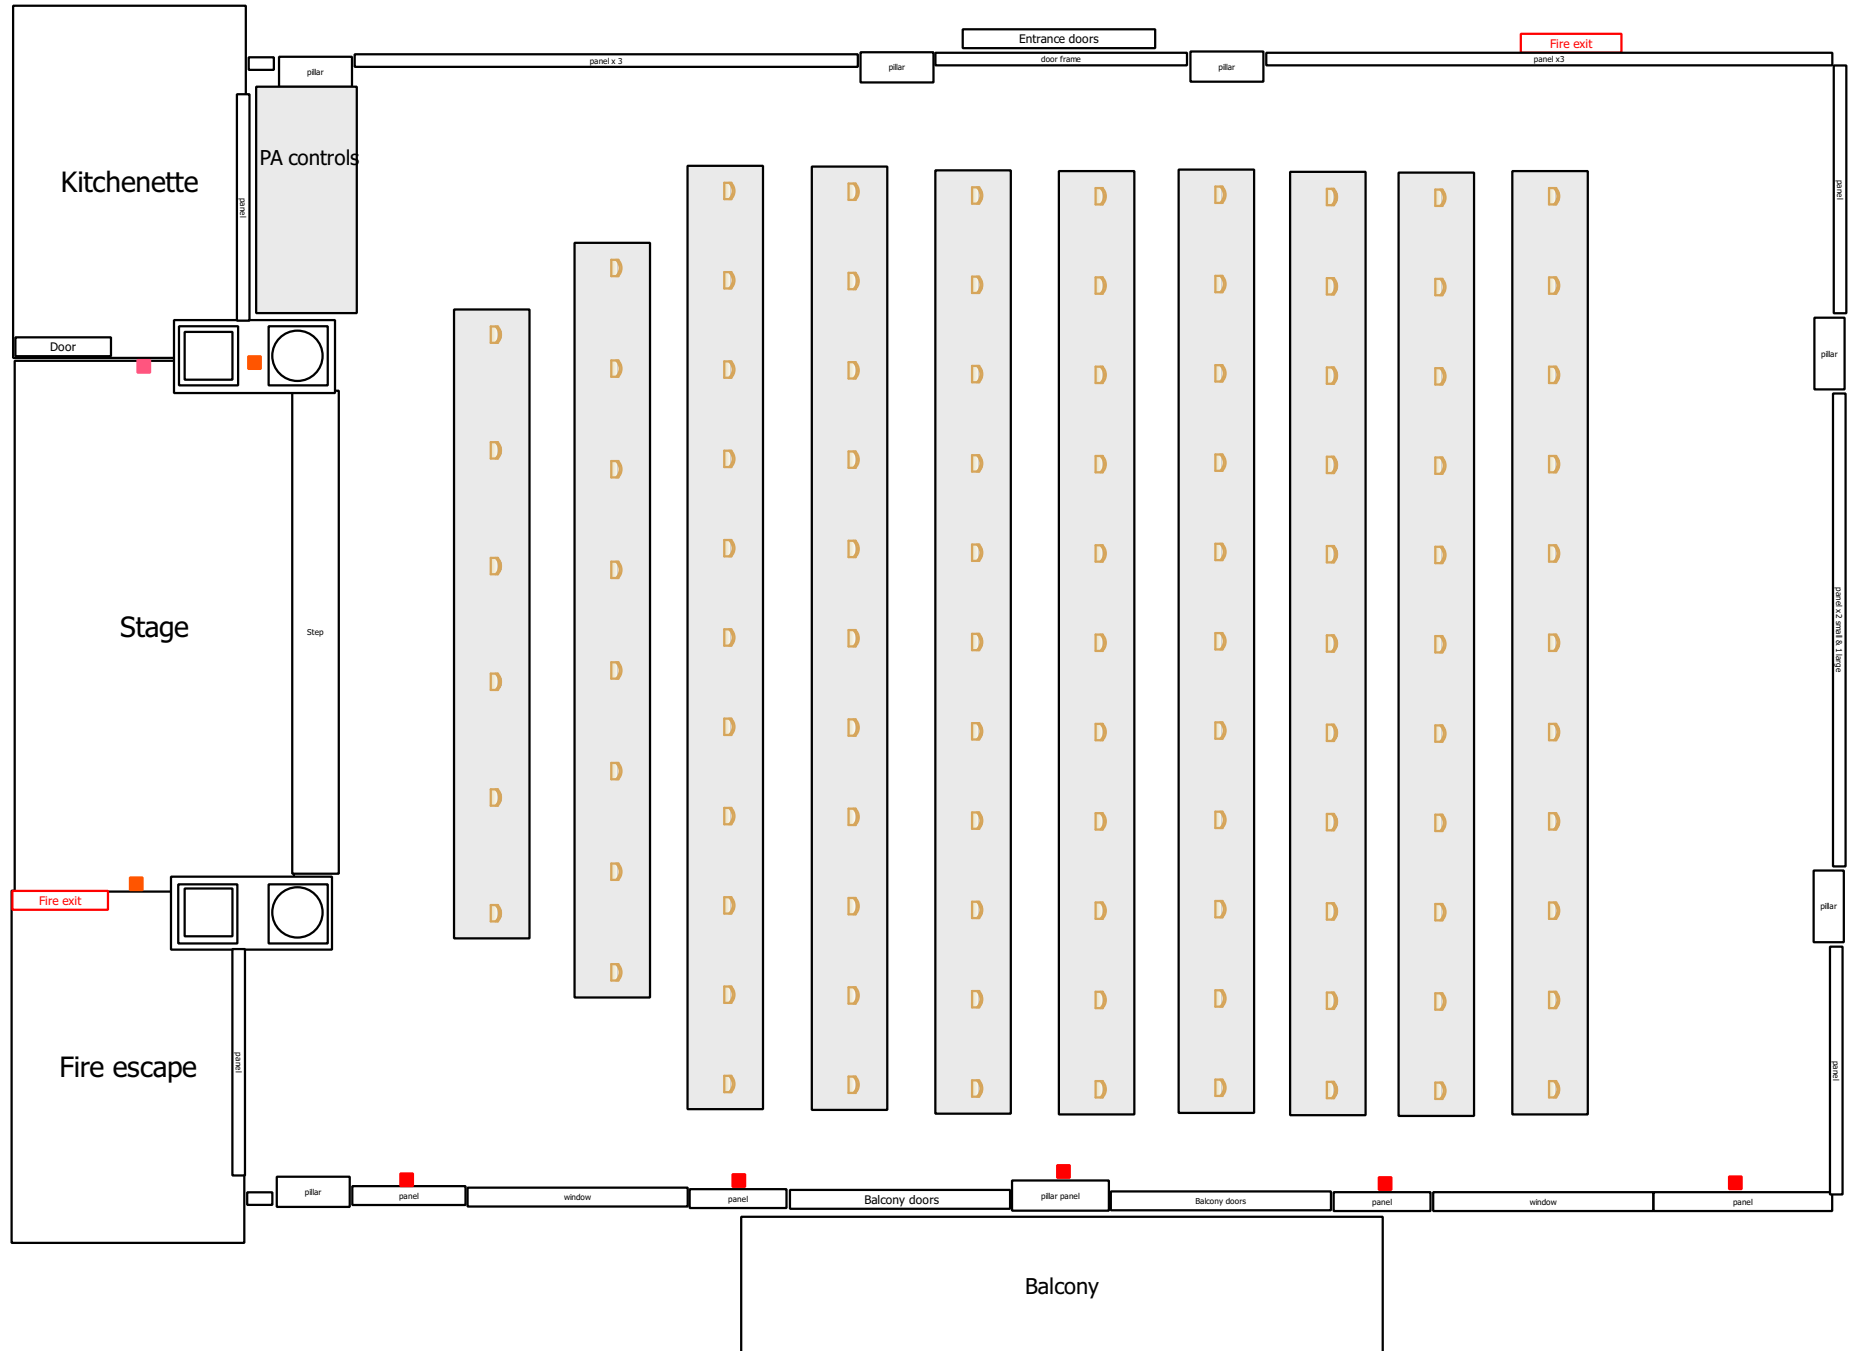

Reception for 150

Theatre for 100

Banquet E shape for 63

Banquet U Shape for 42

Herringbone/cabaret for 60