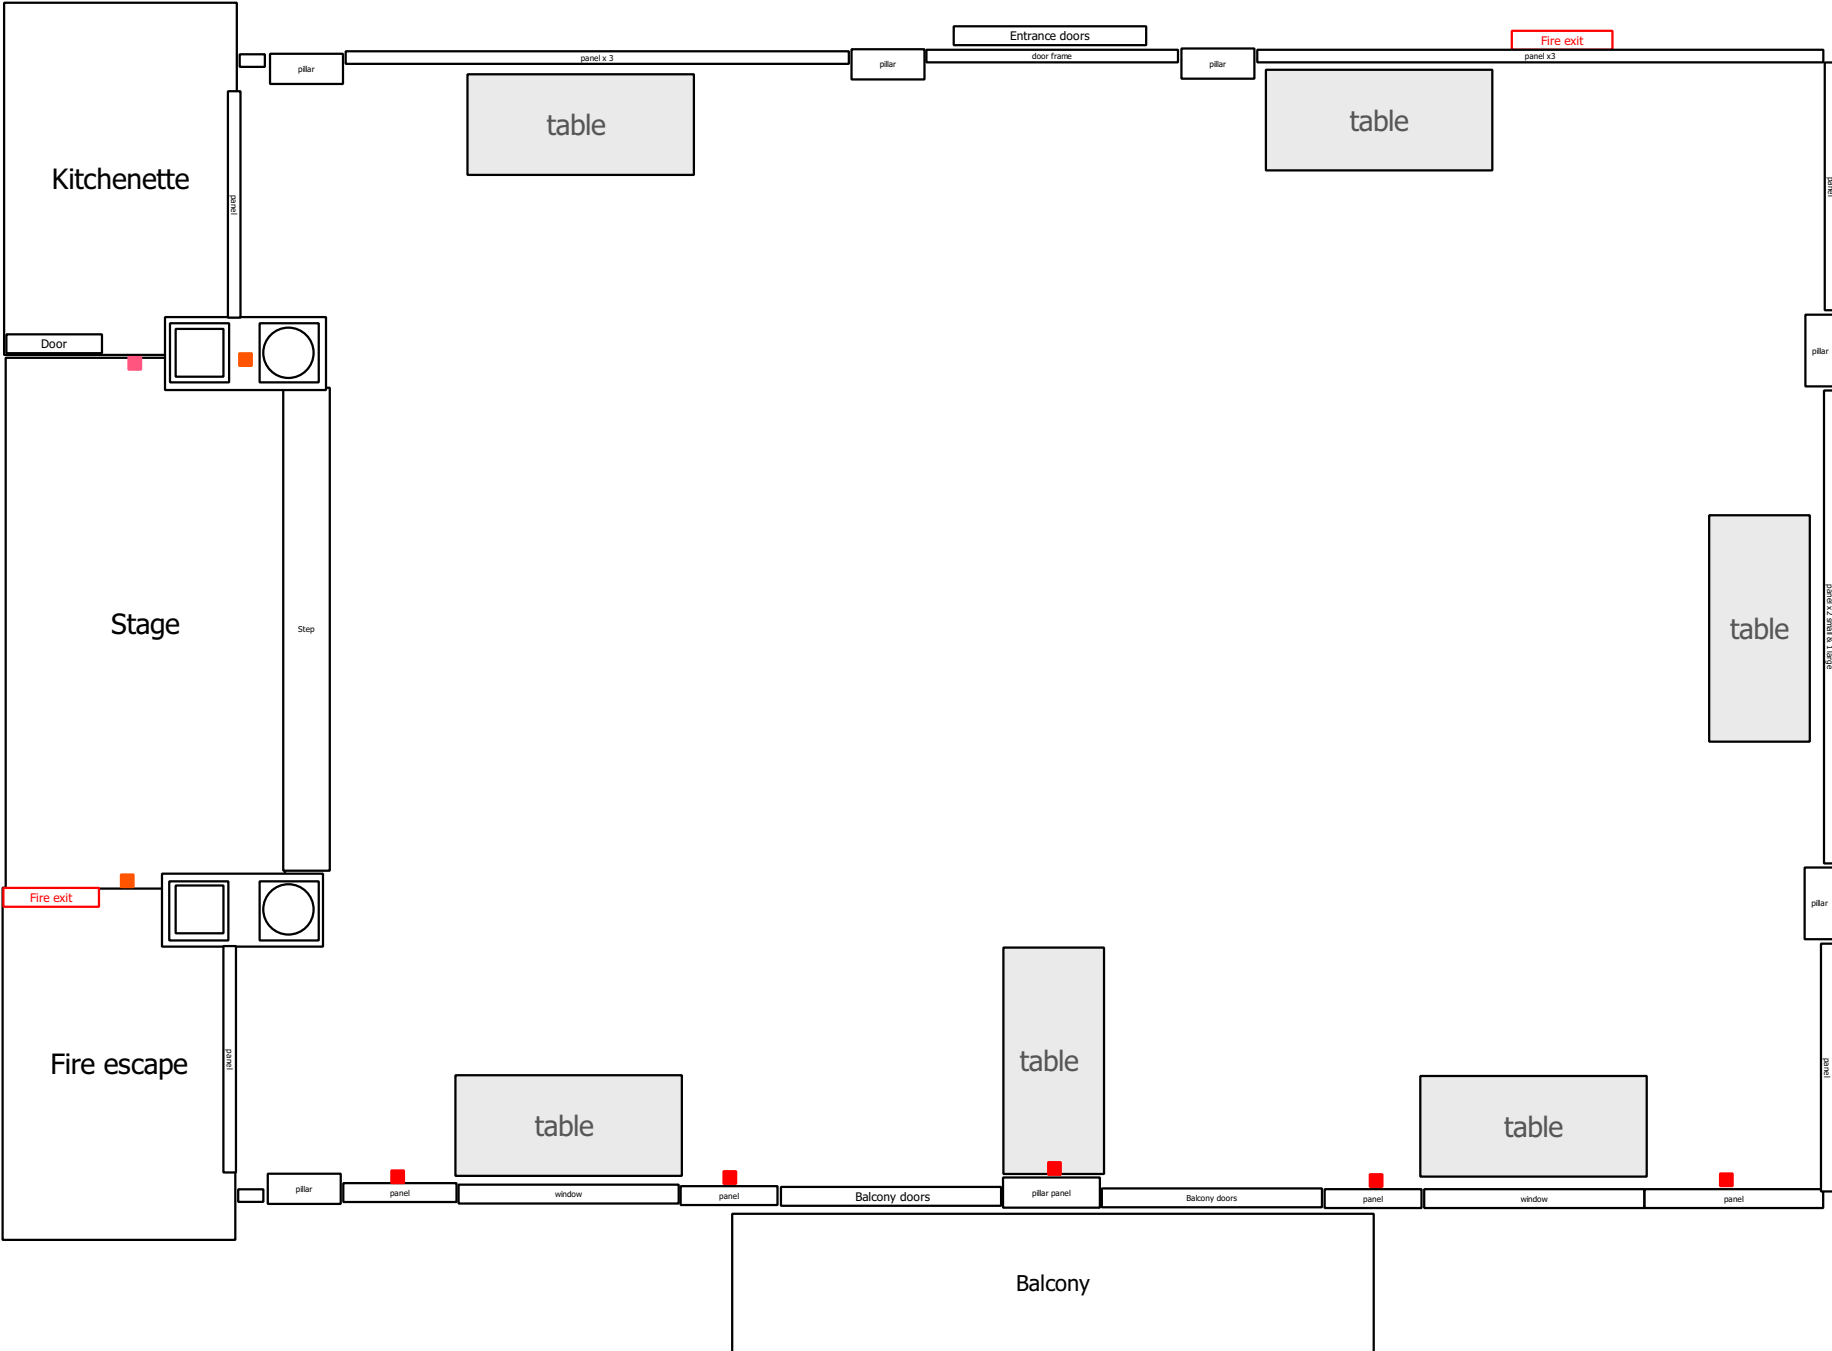

Reception for 150

Theatre for 100

Banquet E shape for 63

Banquet U Shape for 42

Herringbone/cabaret for 60