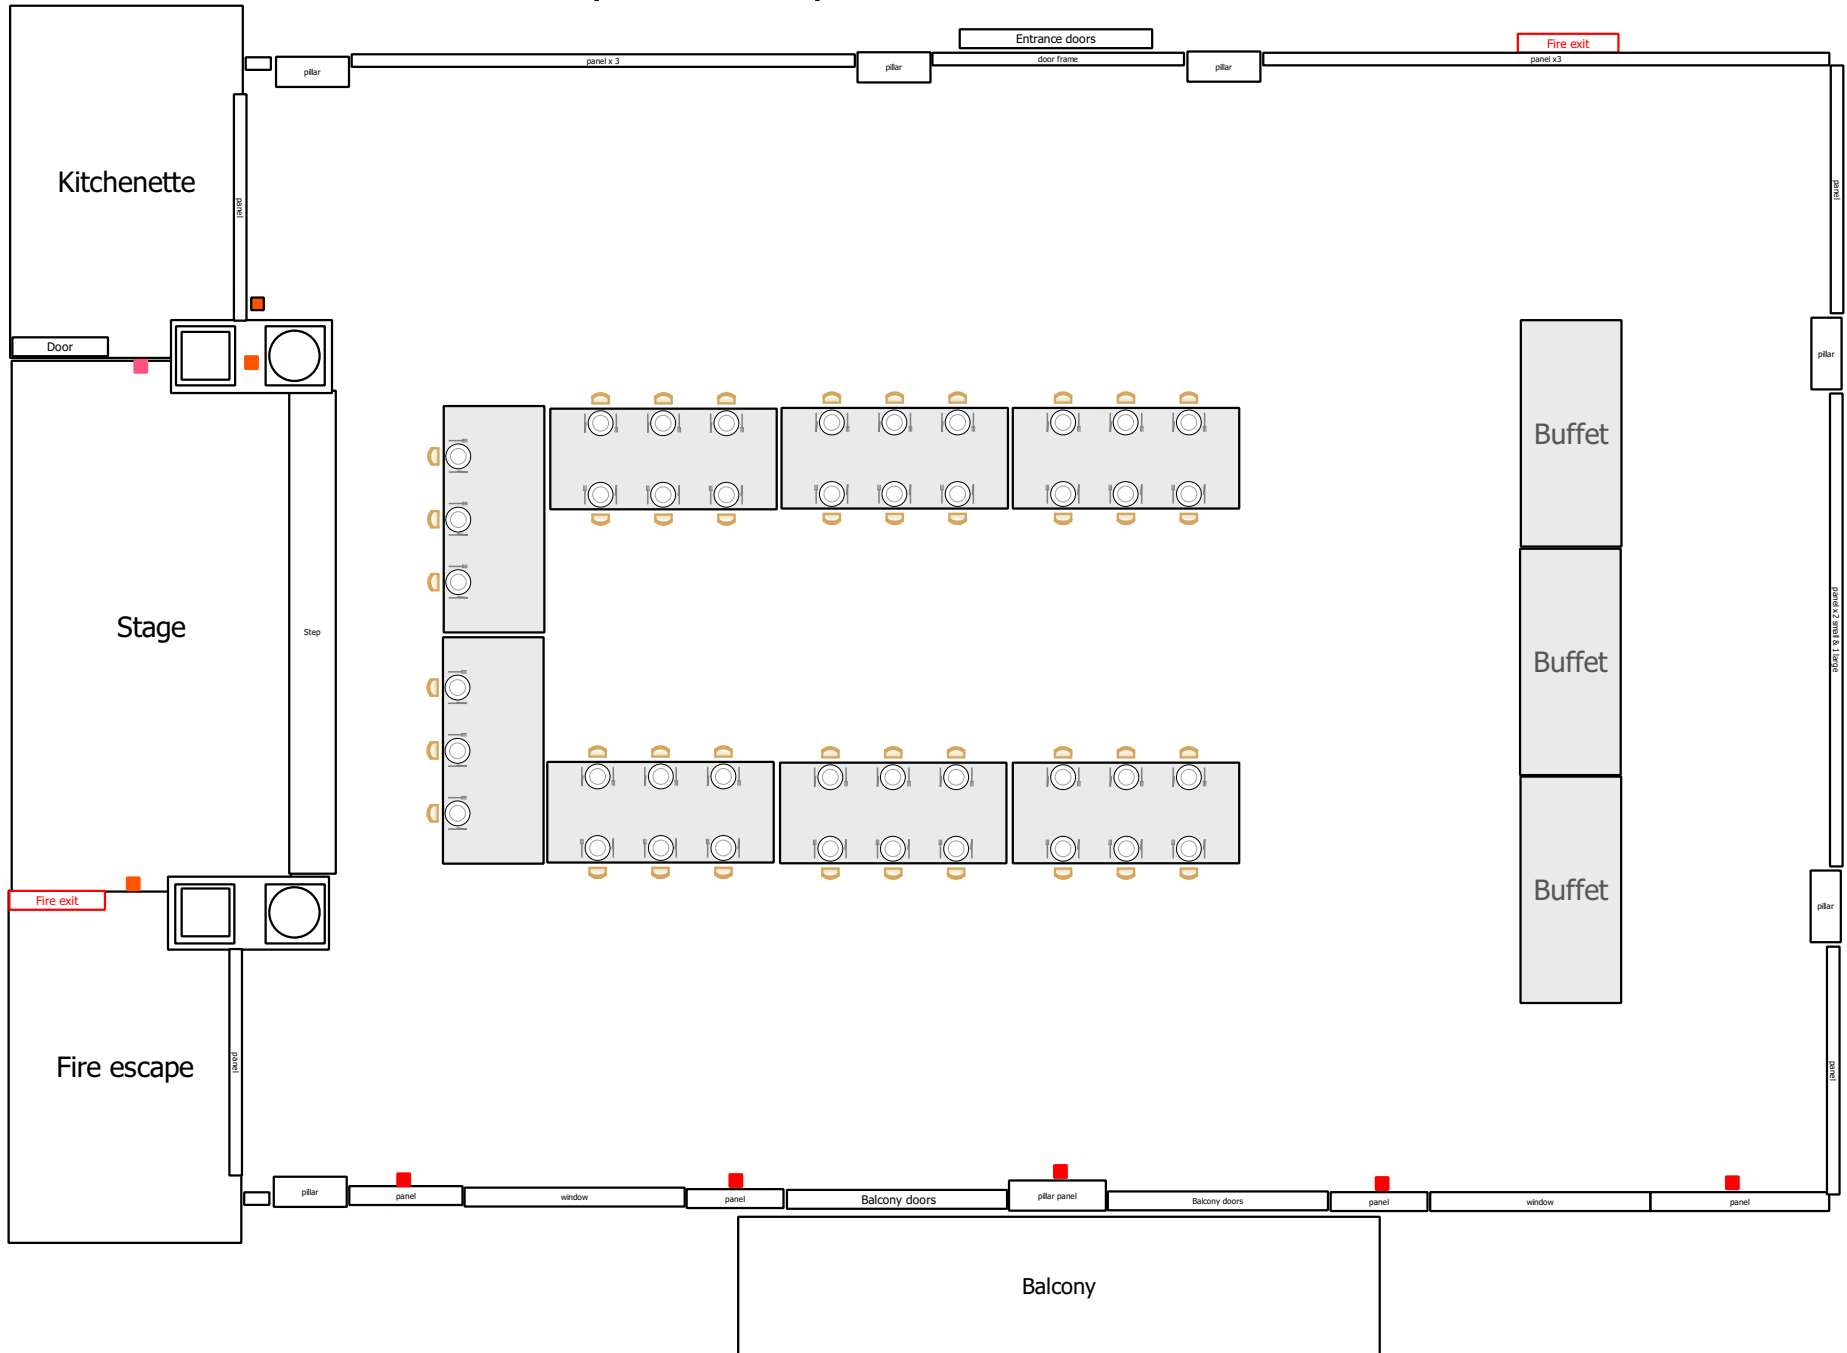

Reception for 150

Theatre for 100

Banquet E shape for 63

Banquet U Shape for 42

Herringbone/cabaret for 60