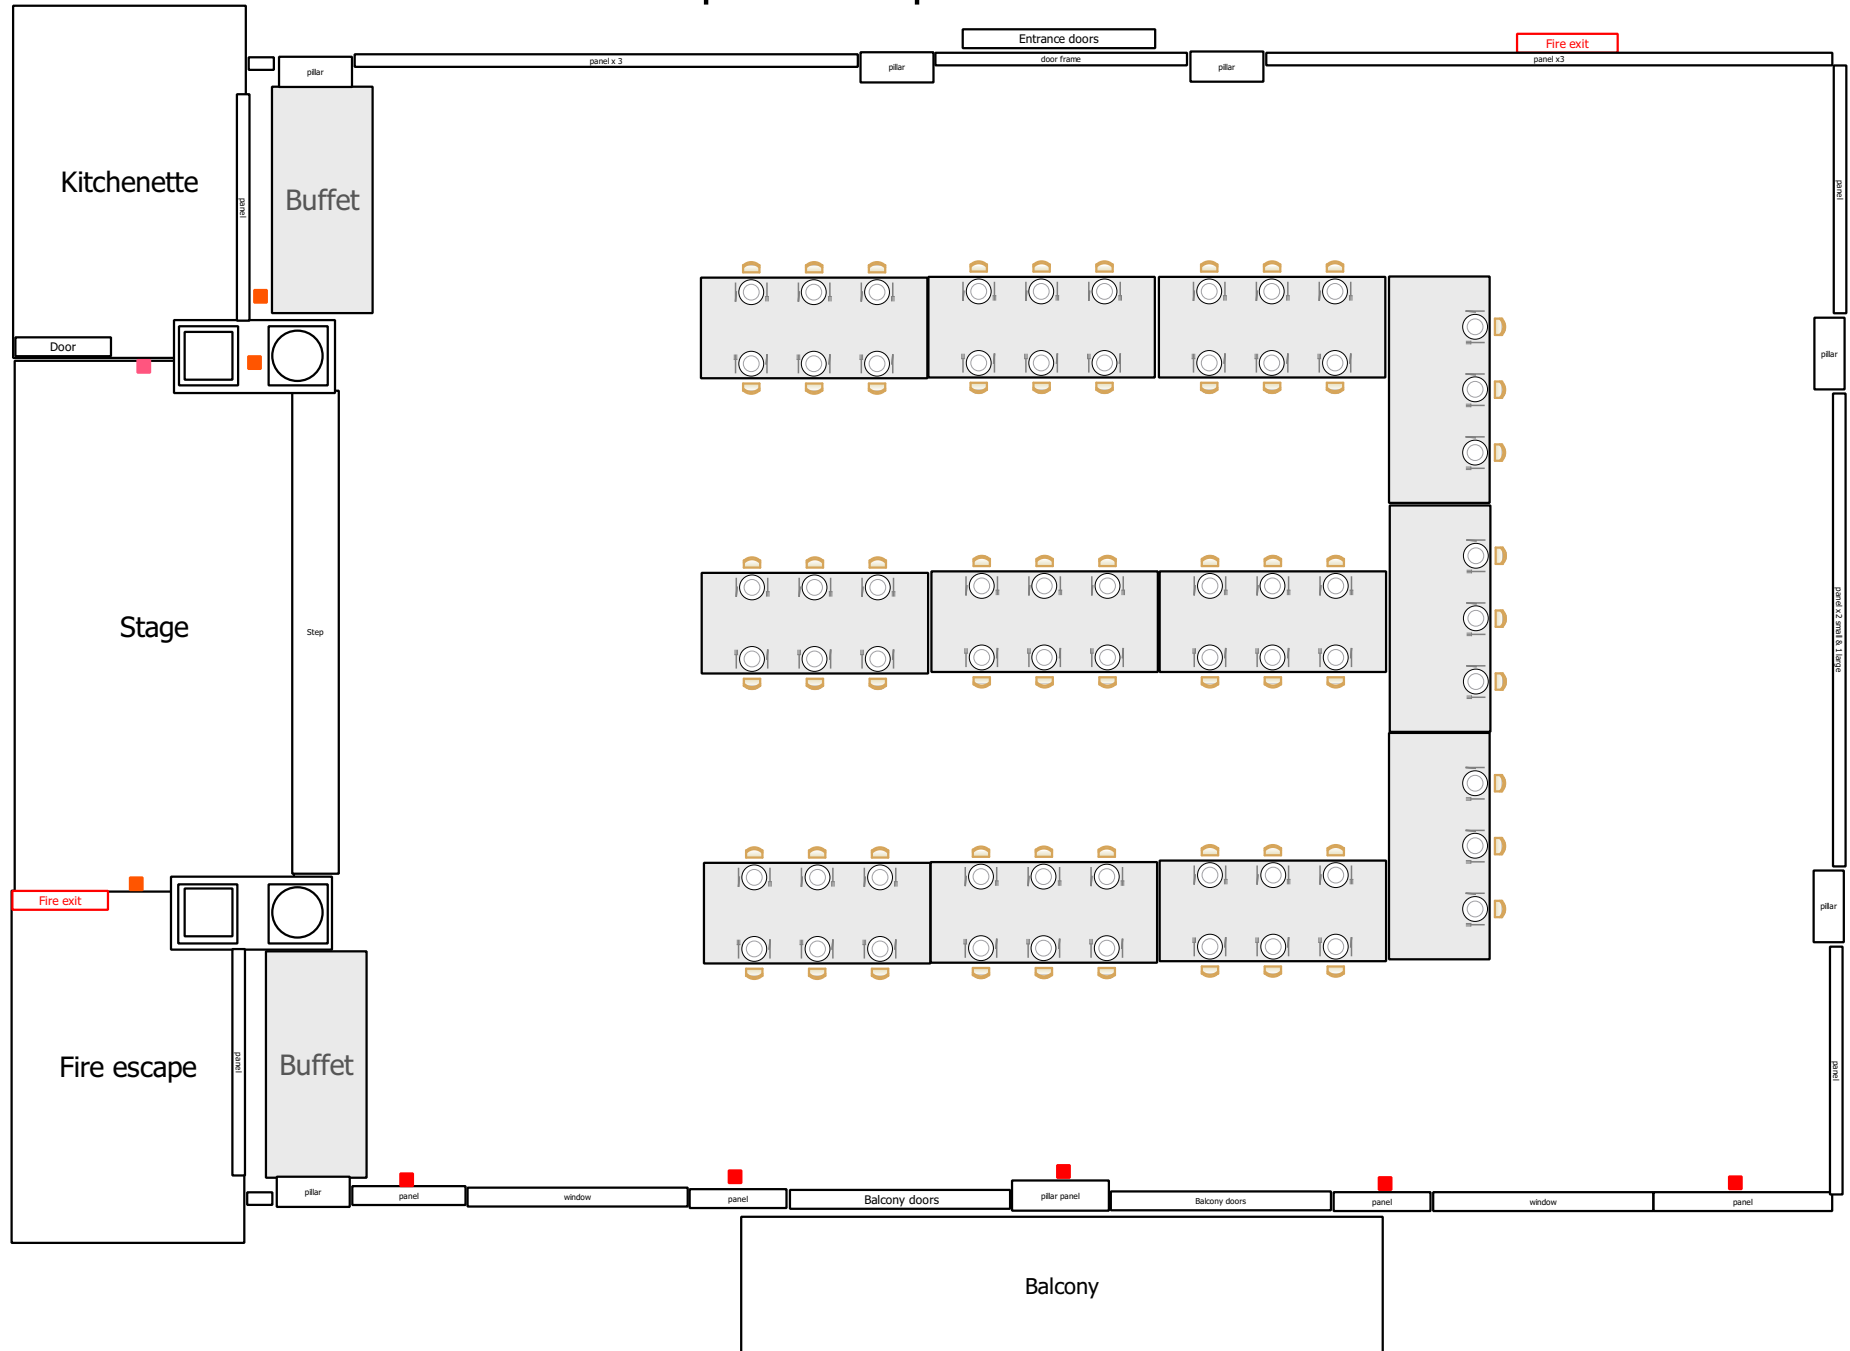

Reception for 150

Theatre for 100

Banquet E shape for 63

Banquet U Shape for 42

Herringbone/cabaret for 60