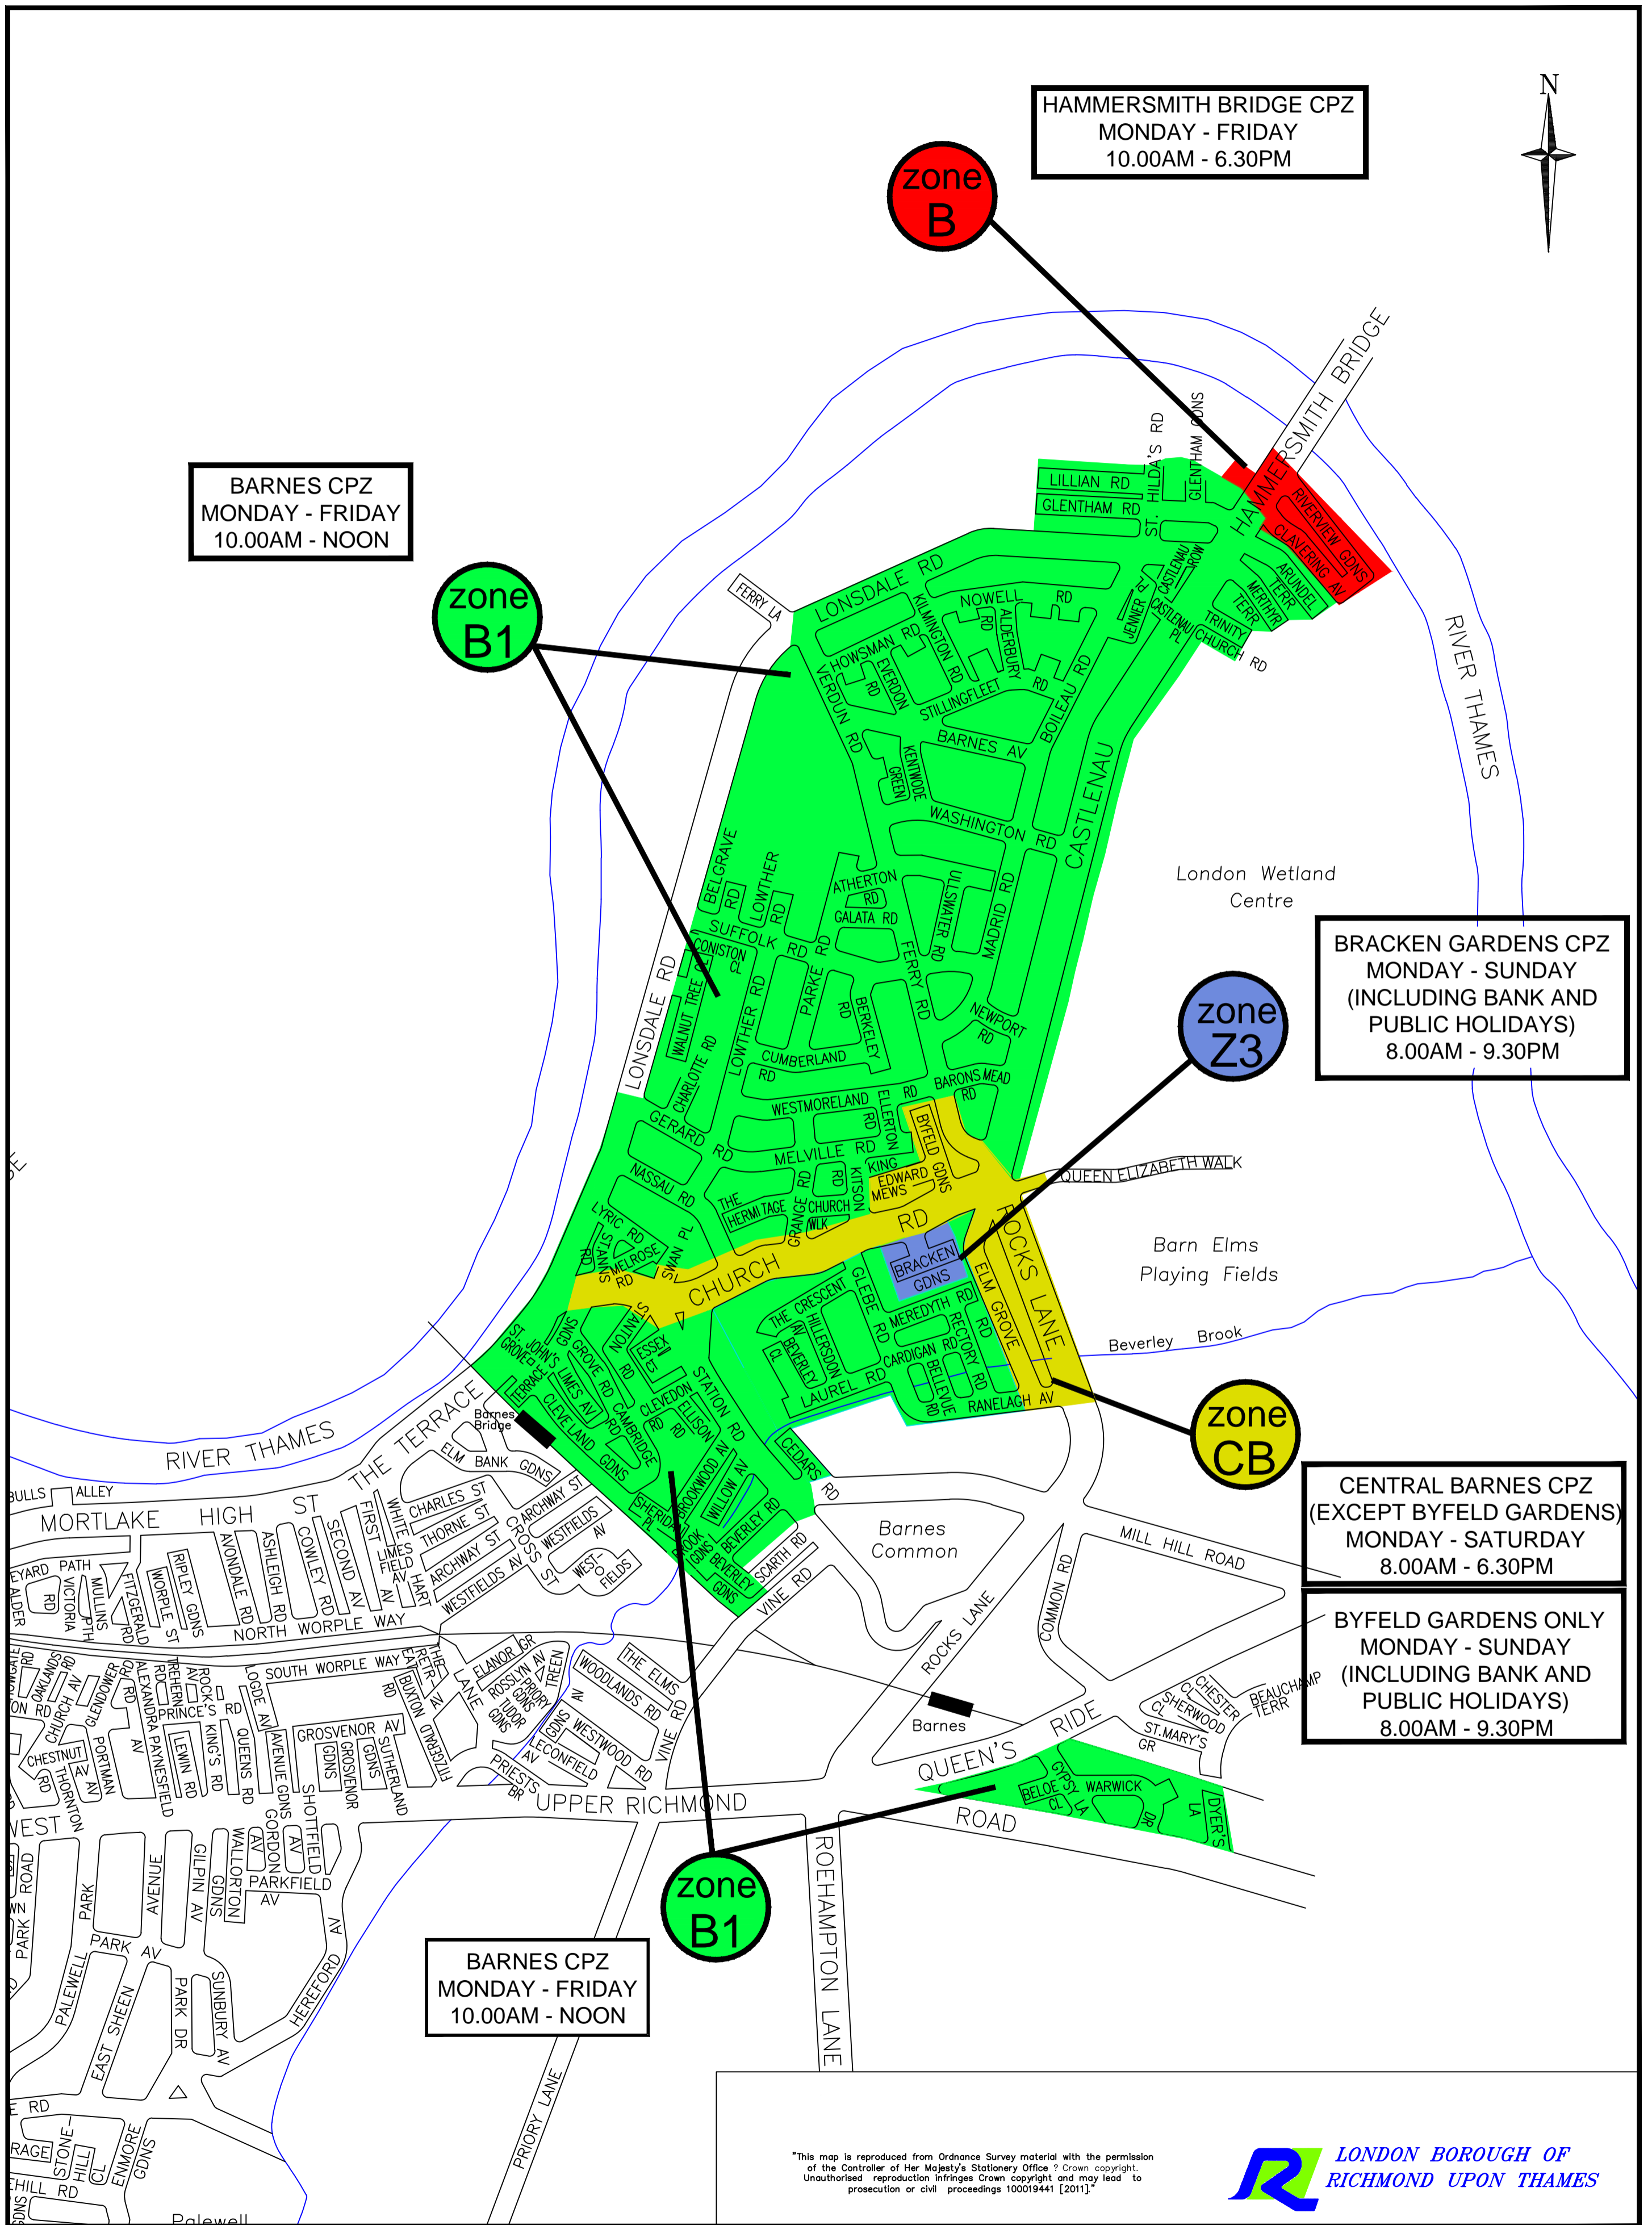

CPZ's IN BARNES