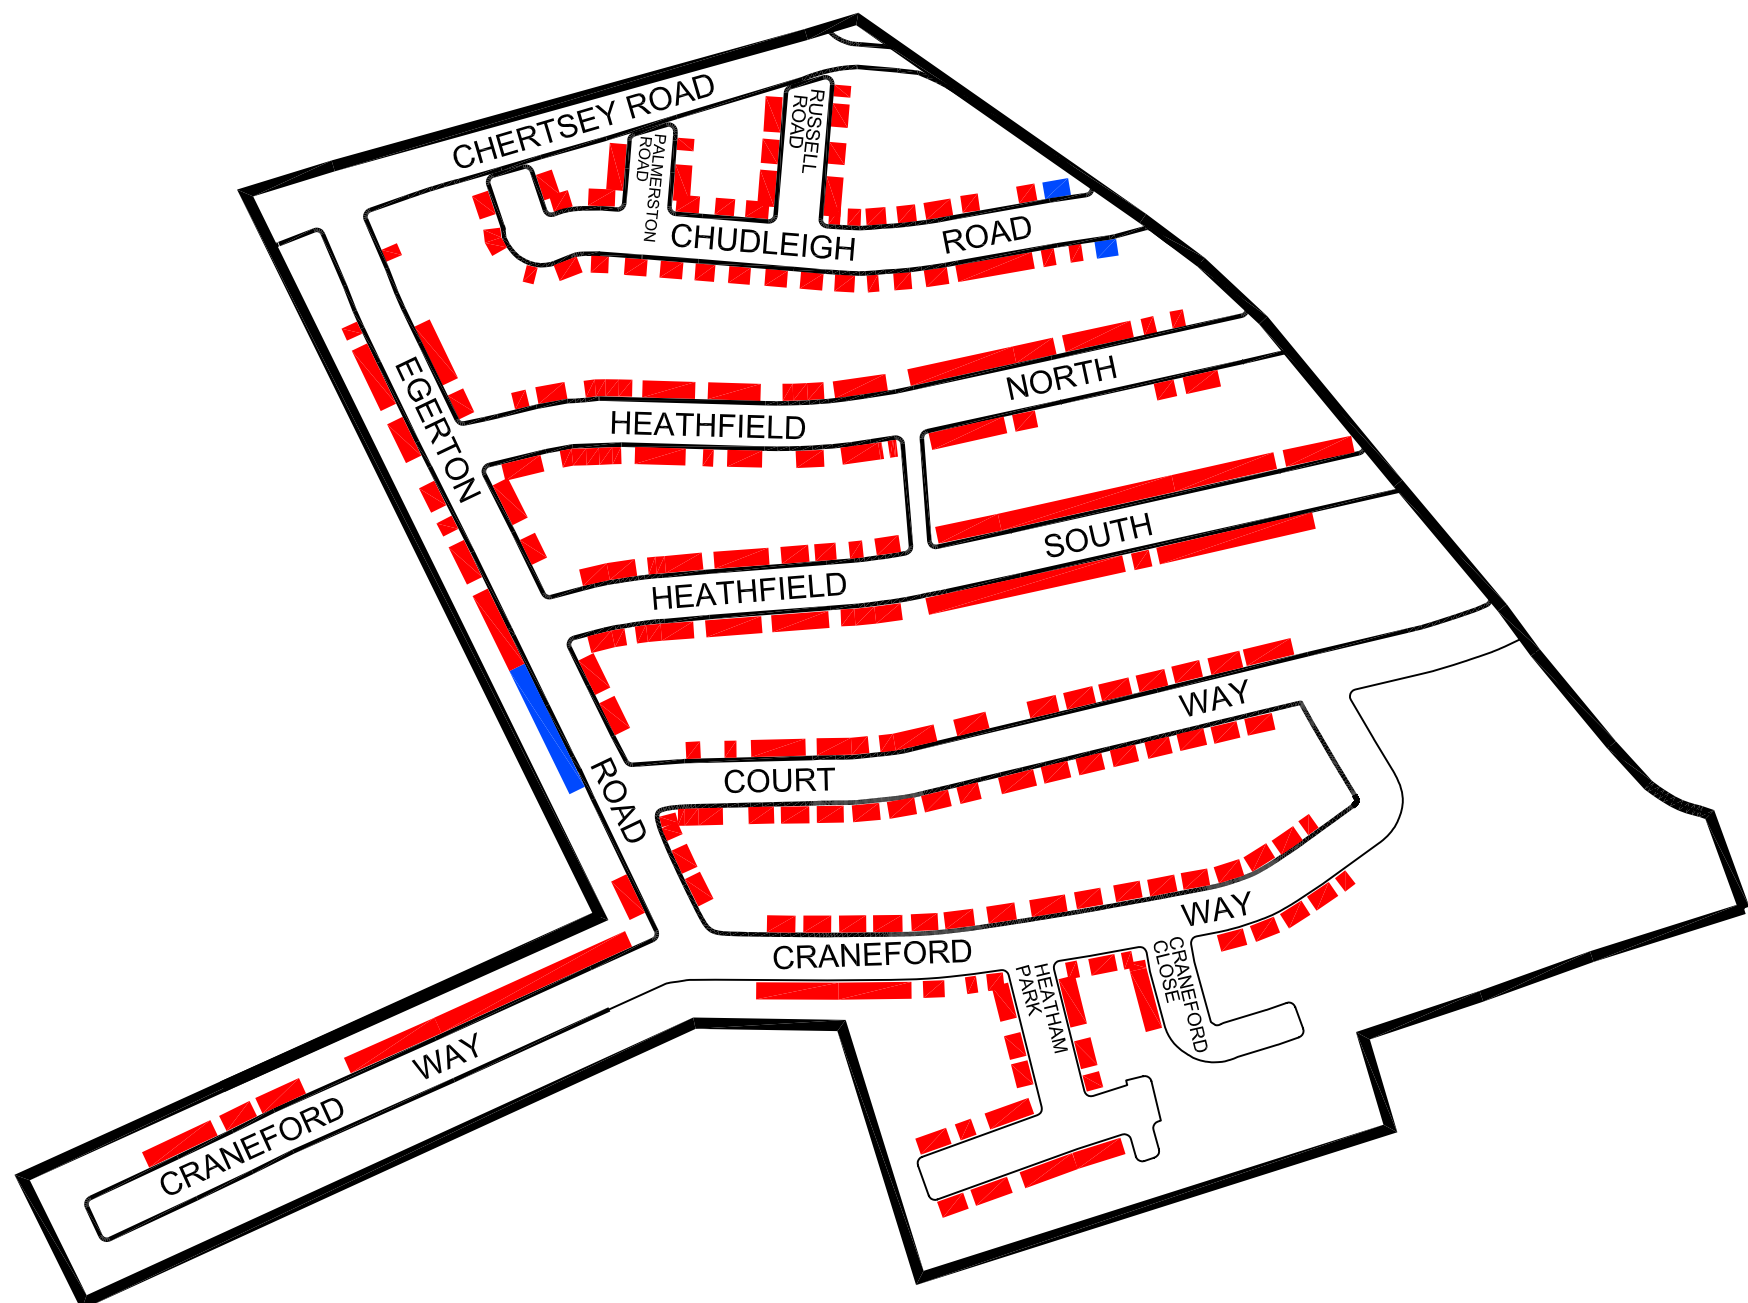

**HEATHAM CPZ
(Zone HM)**

Hours of Operation:
Monday-Saturday
9.00am - 6.30pm

KEY	
Spaces for use by Resident Permit Holders	
Spaces for use by Visitors (Meter or Pay & Display)	

Revision	Details	Date	Checked
A			
B			
C			
D			
E			
F			
G			
H			
J			
K			

*Reproduced from the 1996 Ordnance Survey 1:1250 scale map with the permission of The Controller of Her Majesty's Stationery Office Crown Copyright London Borough of Richmond Upon Thames Licence No. LA 086533